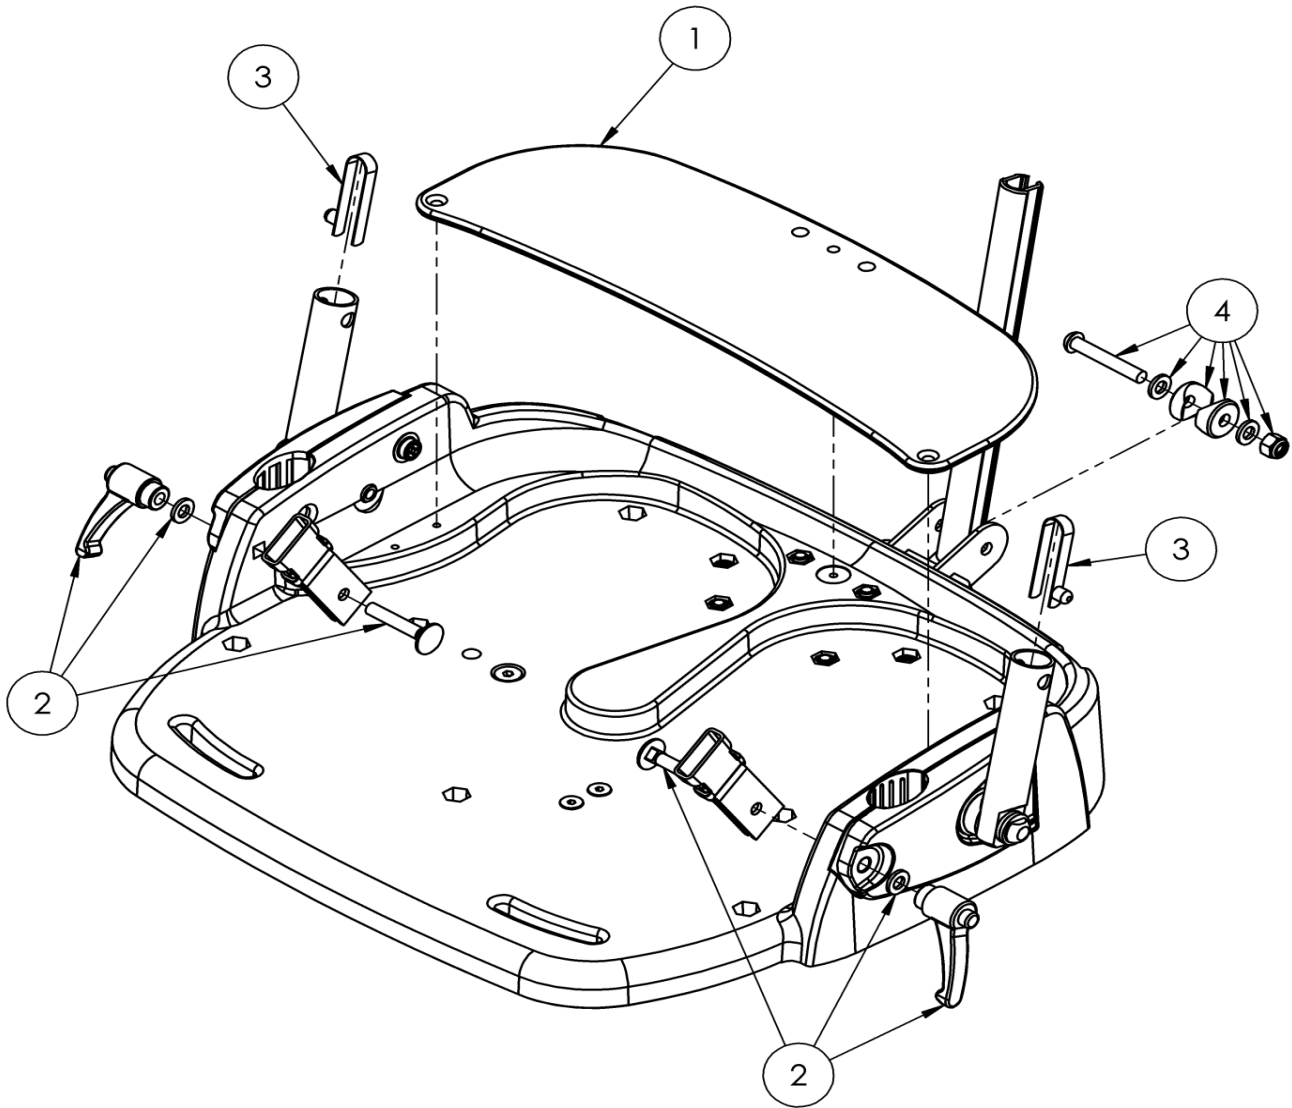

## Seatbase Assembly

Pos.	Leckey Code	Description	Qty	Compatible with	
				Size 1	Size 2
1	137-121	Seatbase ABS Shelf - Size 1	1	✓	
1	137-120	Seatbase ABS Shelf - Size 2	1		✓
2	SP-9005	Harness Attachment Kit	1	✓	✓
3	SJ109	1/4 Single Popper	2	✓	✓
4	SP-1004	Back Angle Attachment Kit	1	✓	✓