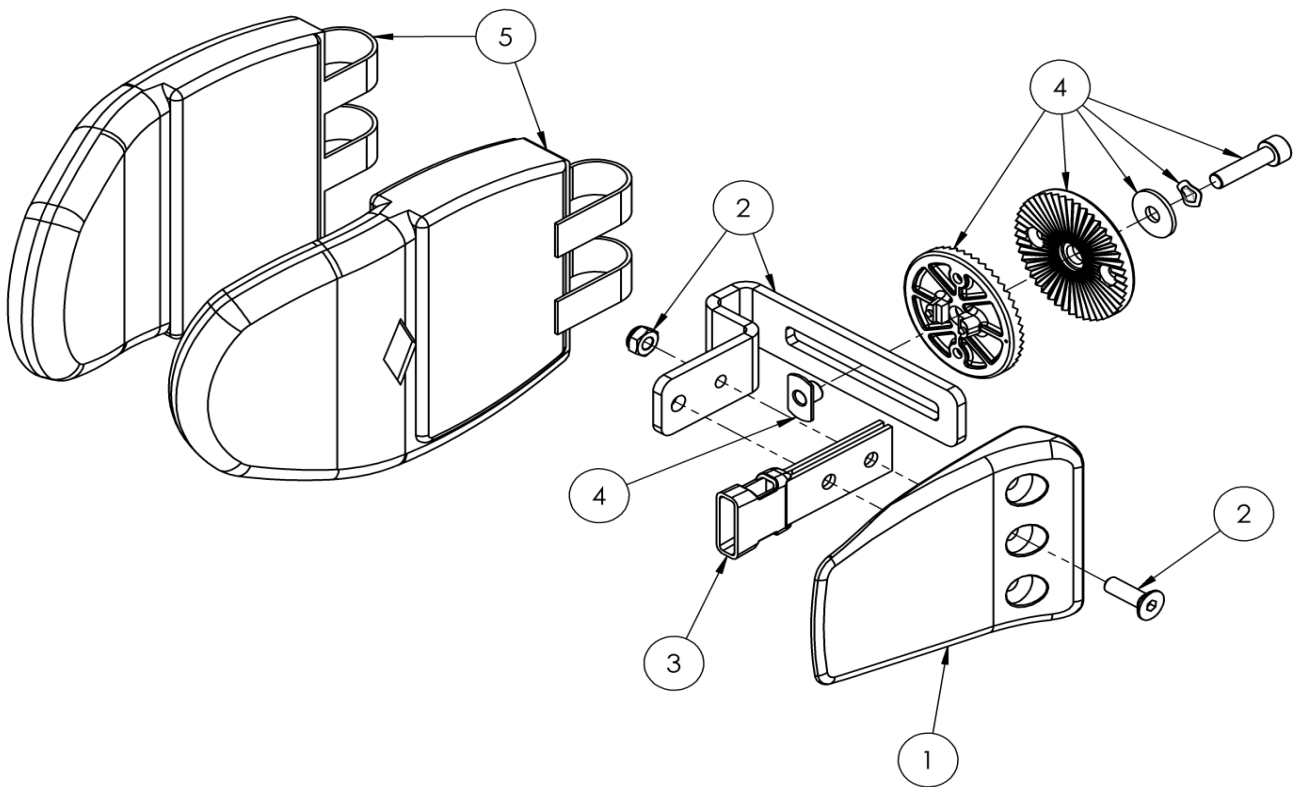

Rigid Lateral Assembly

Pos.	Leckey Code	Description	Qty	Compatible with	
				Size 1	Size 2
1	117-176	Lateral	1	✓	✓
2	117-9003	Lateral Bracket & Screw Kit	1	✓	✓
3	117-700	Harness Buckle Attachment	1	✓	✓
4	120-9027	Angle Lock Assembly	1	✓	✓
5	137-806-05	Lateral Covers (Pair)	1	✓	✓