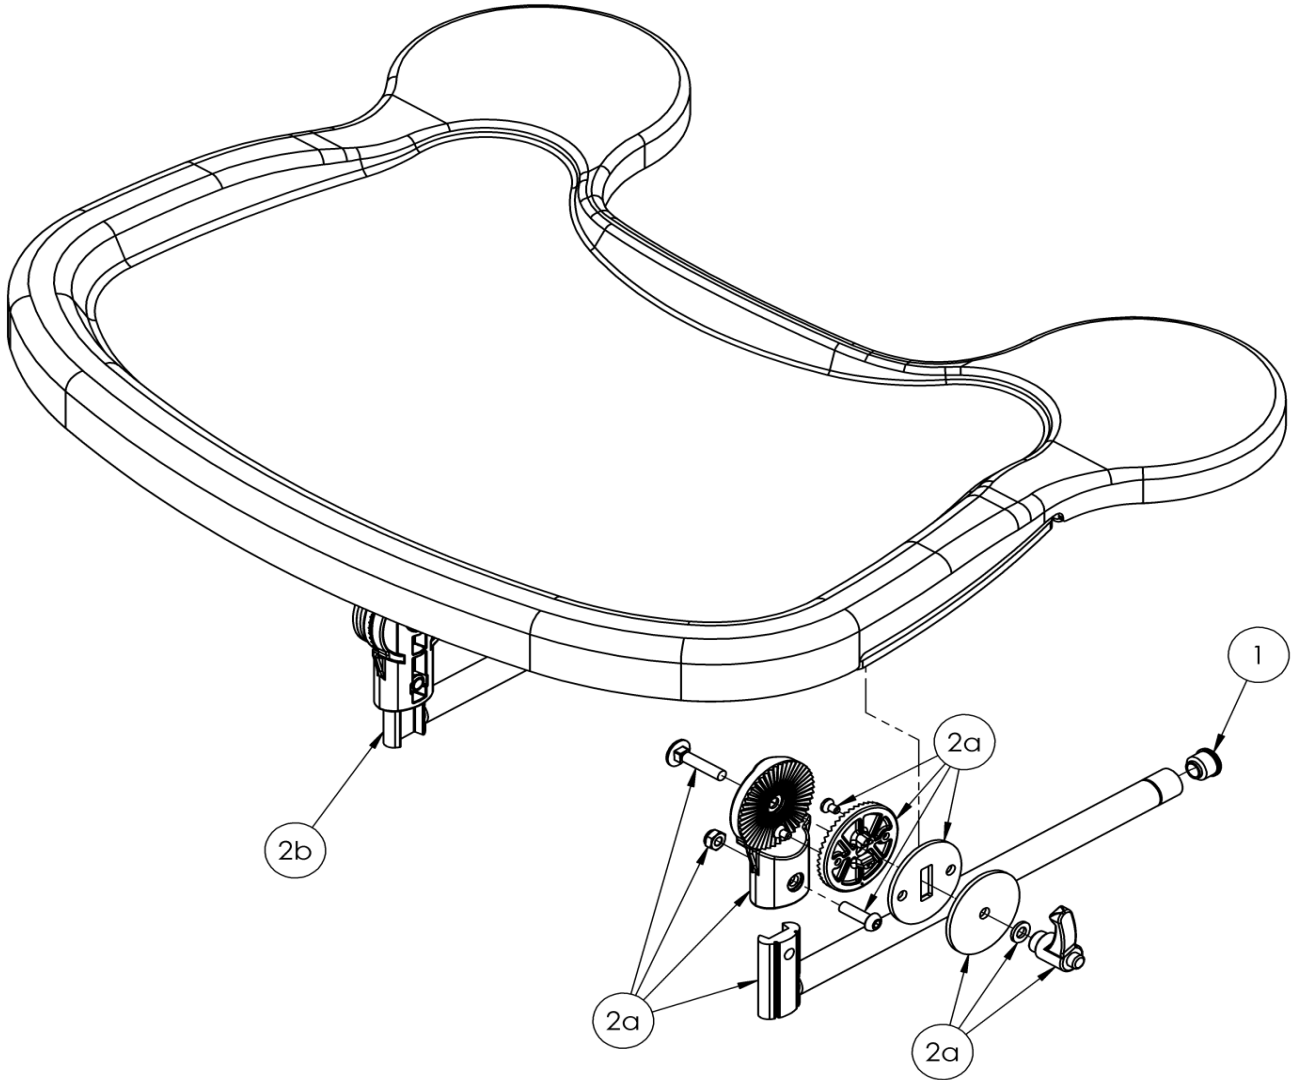

Squiggles Stander Tray Assembly

Pos.	Leckey Code	Description	Qty
1	SF51	Round Tube Insert	2
2a	118-710	Tray Depth Adjustment Assembly - LHS	1
2b	118-618	tray Depth Adjustment Assembly - RHS	1