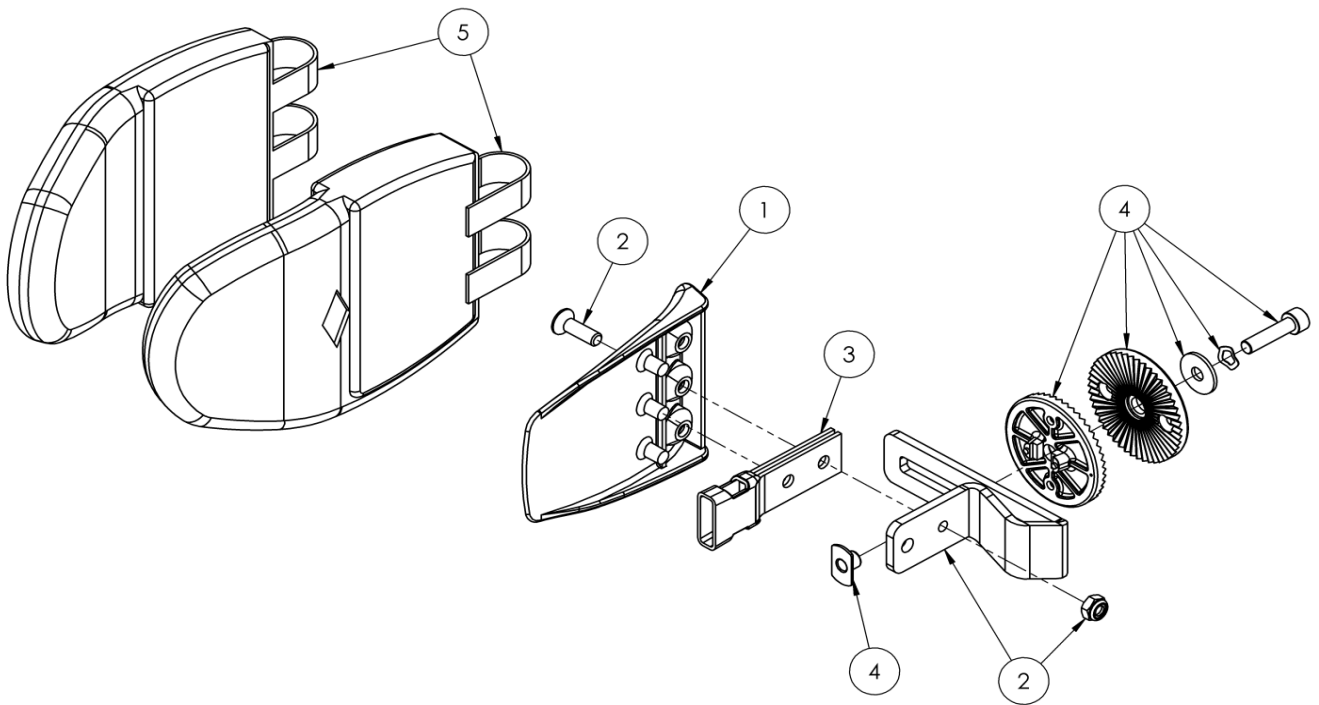

Rigid Lateral Extended Height Assembly

Pos.	Leckey Code	Description	Qty	Compatible with	
				Size 1	Size 2
1	117-176	Lateral	1	✓	✓
2	137-9018	Lateral Bracket & Screw Kit LH	1	✓	✓
2	137-9019	Lateral Bracket & Screw Kit RH	1	✓	✓
3	117-700	Harness Buckle Attachment	1	✓	✓
4	120-9027	Angle Lock Assembly	1	✓	✓
5	137-806-05	Lateral Covers (Pair)	1	✓	✓