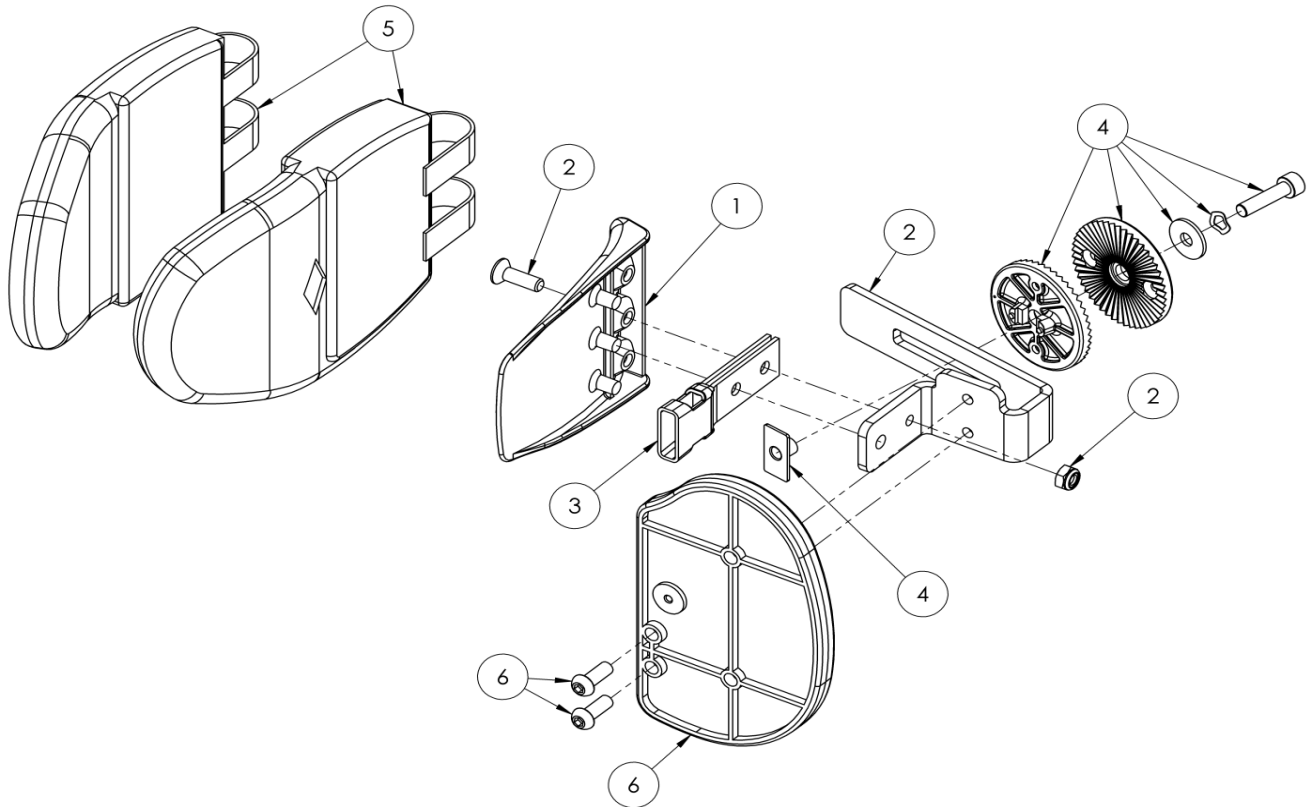

## Protraction Pad

Pos.	Leckey Code	Description	Qty
1	118-049	Lateral	2
2	120-9056	Protraction Bracket Assy (RHS)	1
	120-9057	Protraction Bracket Assy (LHS)	1
3	117-700	Harness Buckle Attachment	2
4	120-9027	Angle Lock Assy	2
5	120-838-XX	Lateral Cover Set	1
6	120-9058	Protraction Assy (with cover)	2