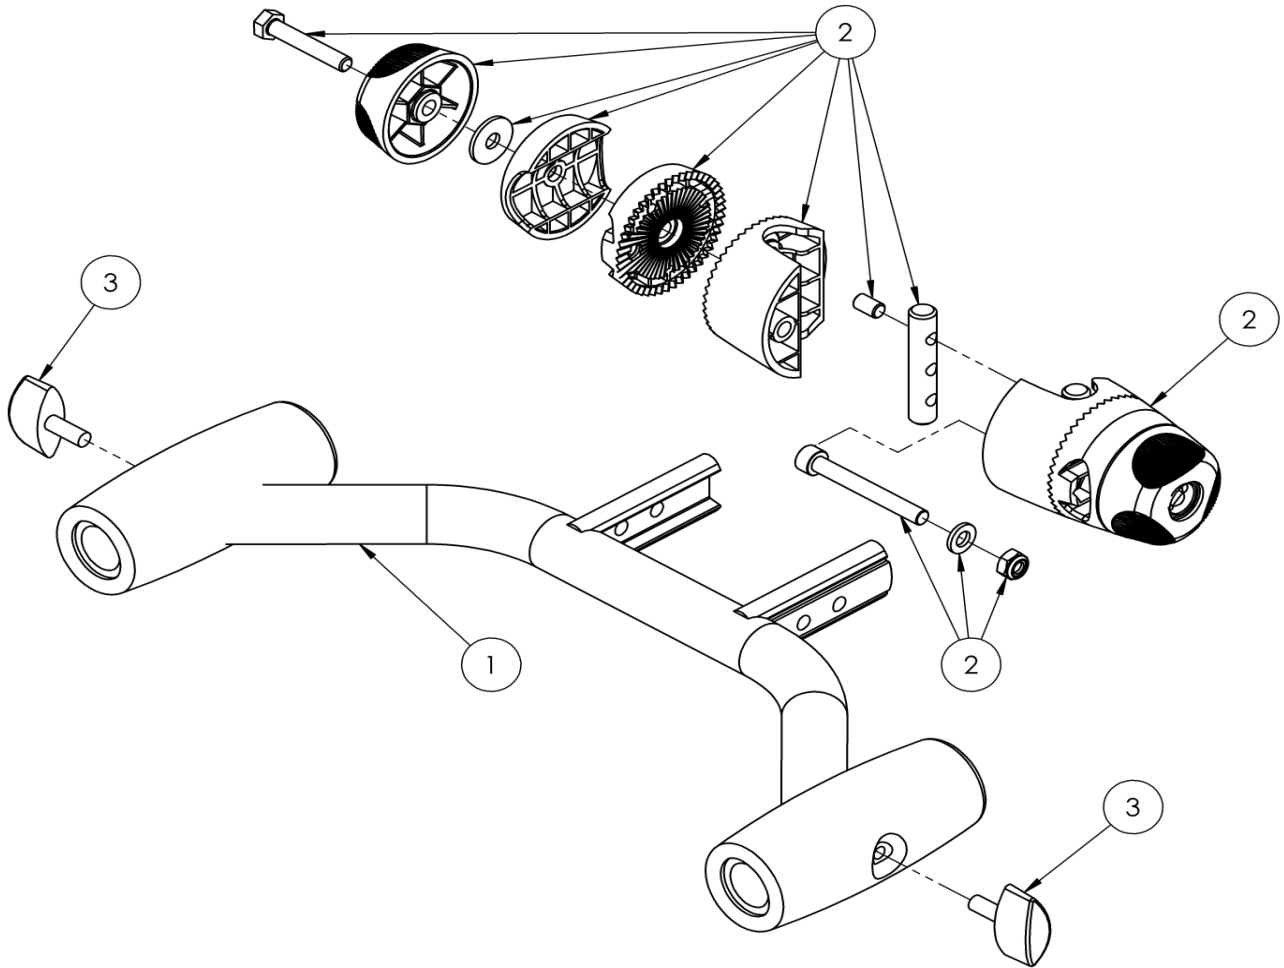

Squiggles Stander Tray Support Assembly

Pos.	Leckey Code	Description	Qty
1	118-709	Tray Horn Assembly	1
2	118-660	Orb Chest Assembly	1
3	SF48	Locking Key (M6x16)	2