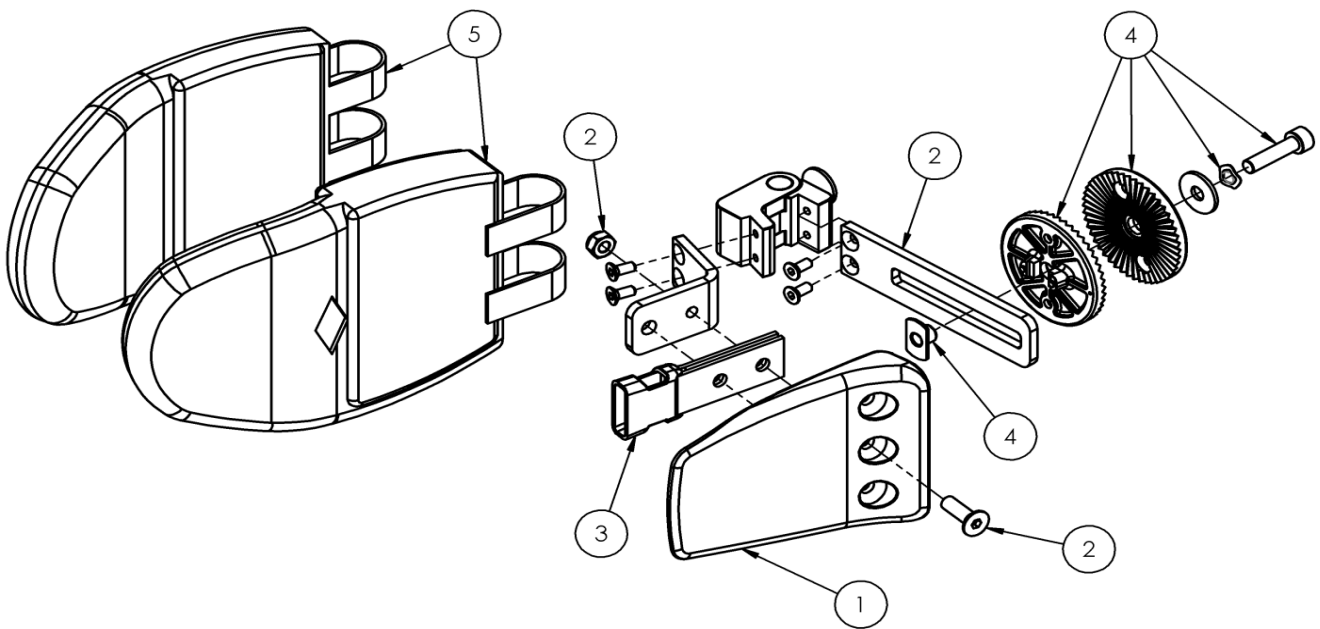

Flipaway Lateral Assembly

Pos.	Leckey Code	Description	Qty	Compatible with	
				Size 1	Size 2
1	117-176	Lateral	1	✓	✓
2	117-9006	Lateral Bracket & Screw Kit	1	✓	✓
3	117-700	Harness Buckle Attachment	1	✓	✓
4	120-9027	Angle Lock Assembly	1	✓	✓
5	137-806-05	Lateral Covers (Pair)	1	✓	✓