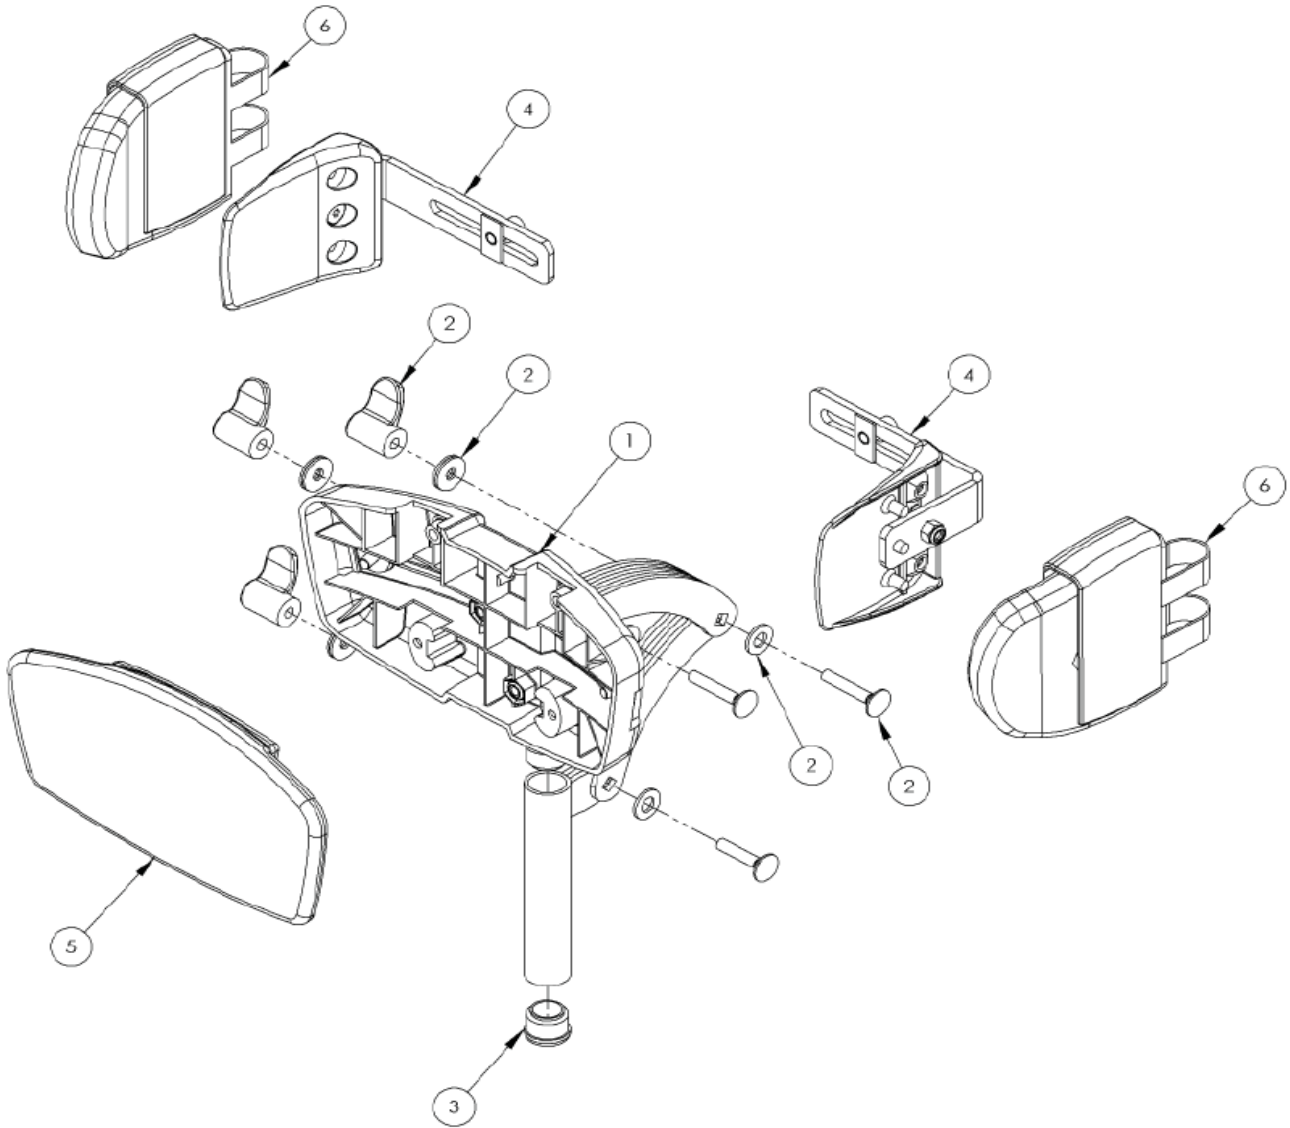

Flat Head Support Assembly

Pos.	Leckey Code	Description	Qty
1	117-697	Flat Headrest Support (Hardware Only)	1
2	137-9015	Wing Nut Assembly	3
3	SF53	Round Tube Insert (Ø22)	2
4	118-666	Flat Headrest Lateral Bracket (Single)	1
5	117-850-XX	Flat Headrest Cover	1
6	137-807-05	Headrest / Hip Laterals Covers (pair)	1