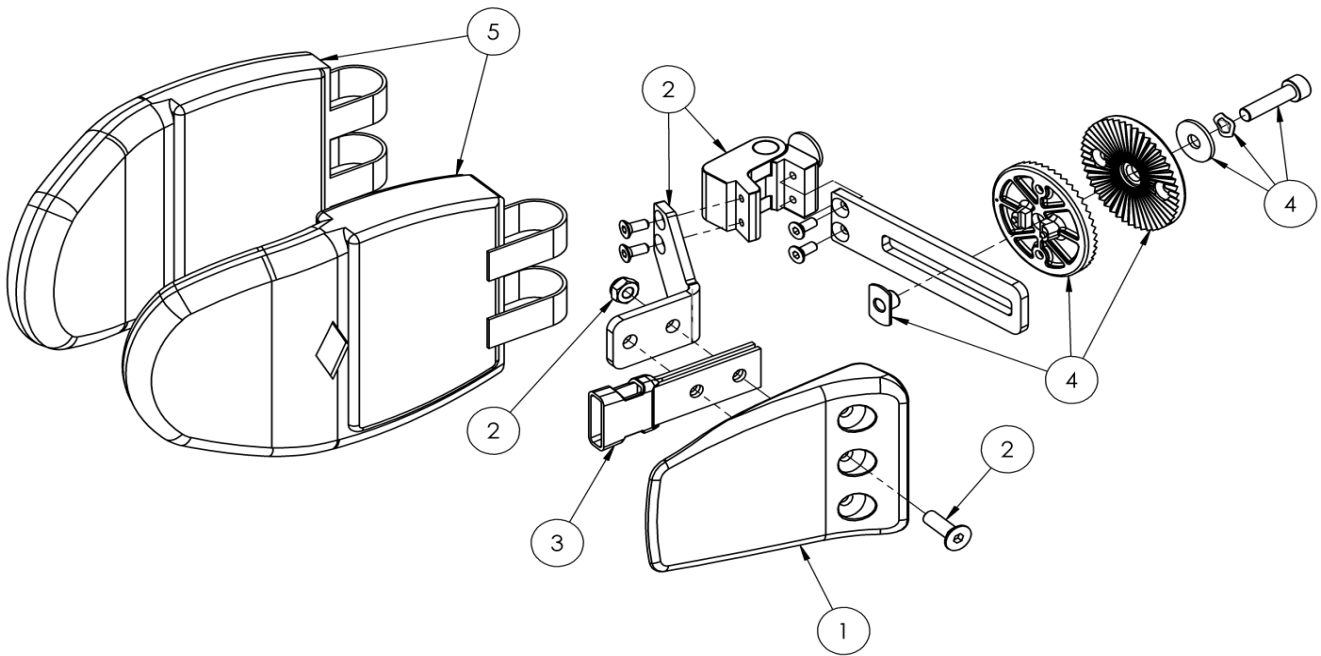

## Flipaway Lateral Ext Height Assembly

Pos.	Leckey Code	Description	Qty	Compatible with	
				Size 1	Size 2
1	117-176	Lateral	1	✓	✓
2	137-9007	Lateral Bracket & Screw Kit LH	1	✓	✓
2	137-9008	Lateral Bracket & Screw Kit RH	1	✓	✓
3	117-700	Harness Buckle Attachment	1	✓	✓
4	120-9027	Angle Lock Assembly	1	✓	✓
5	137-806-05	Lateral Covers (Pair)	1	✓	✓