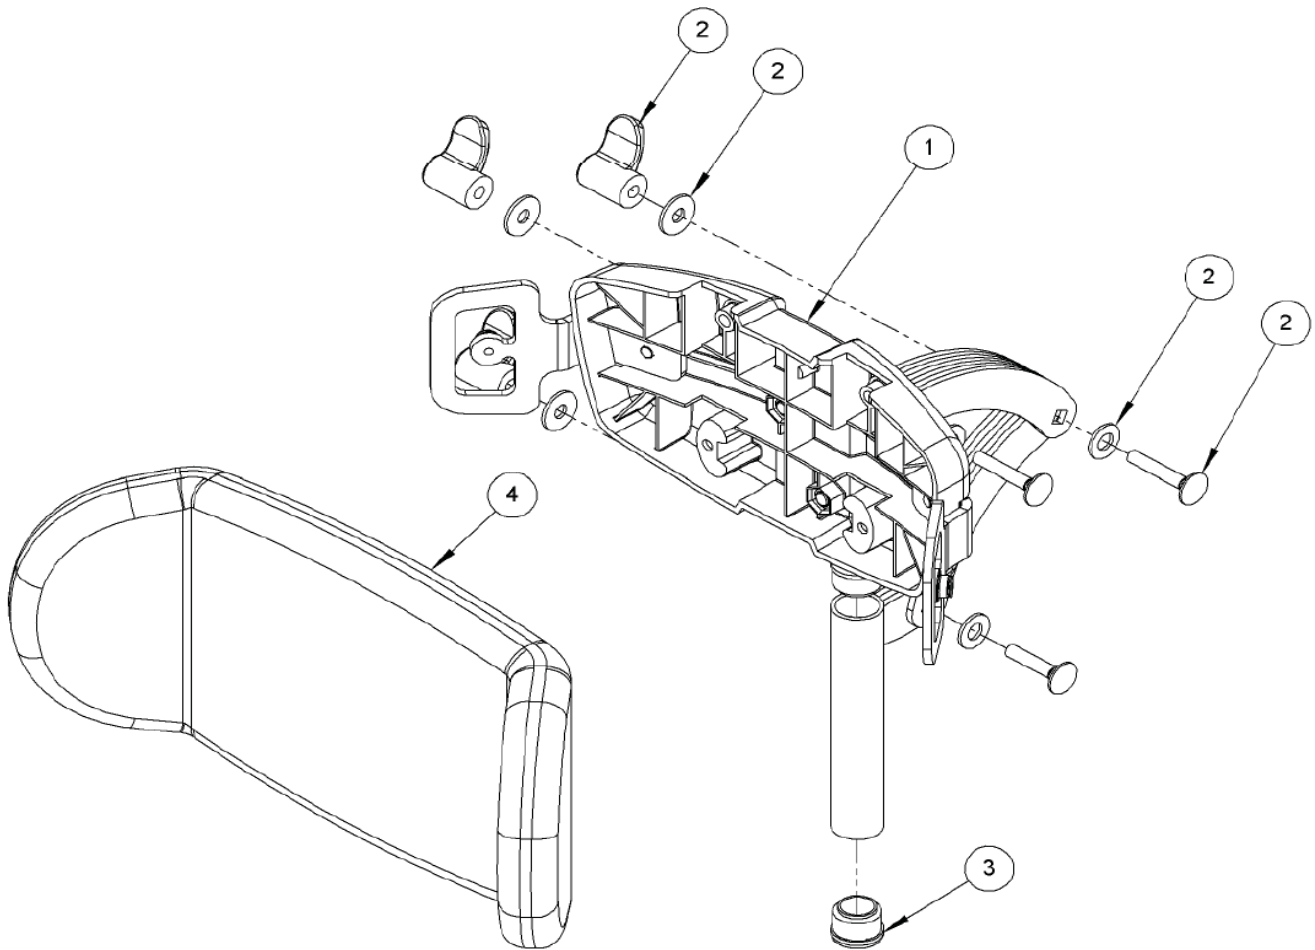

Contoured Head Support Assembly

Pos.	Leckey Code	Description	Qty	Compatible with	
				Size 1	Size 2
1	120-859	Contoured Headrest (Hardware Only)	1	✓	✓
2	137-9056	Wing Nut Assembly	3	✓	✓
3	SF53	Round Tube Insert	2	✓	✓
4	137-800-XX	Contoured Headrest Cushion	1	✓	✓