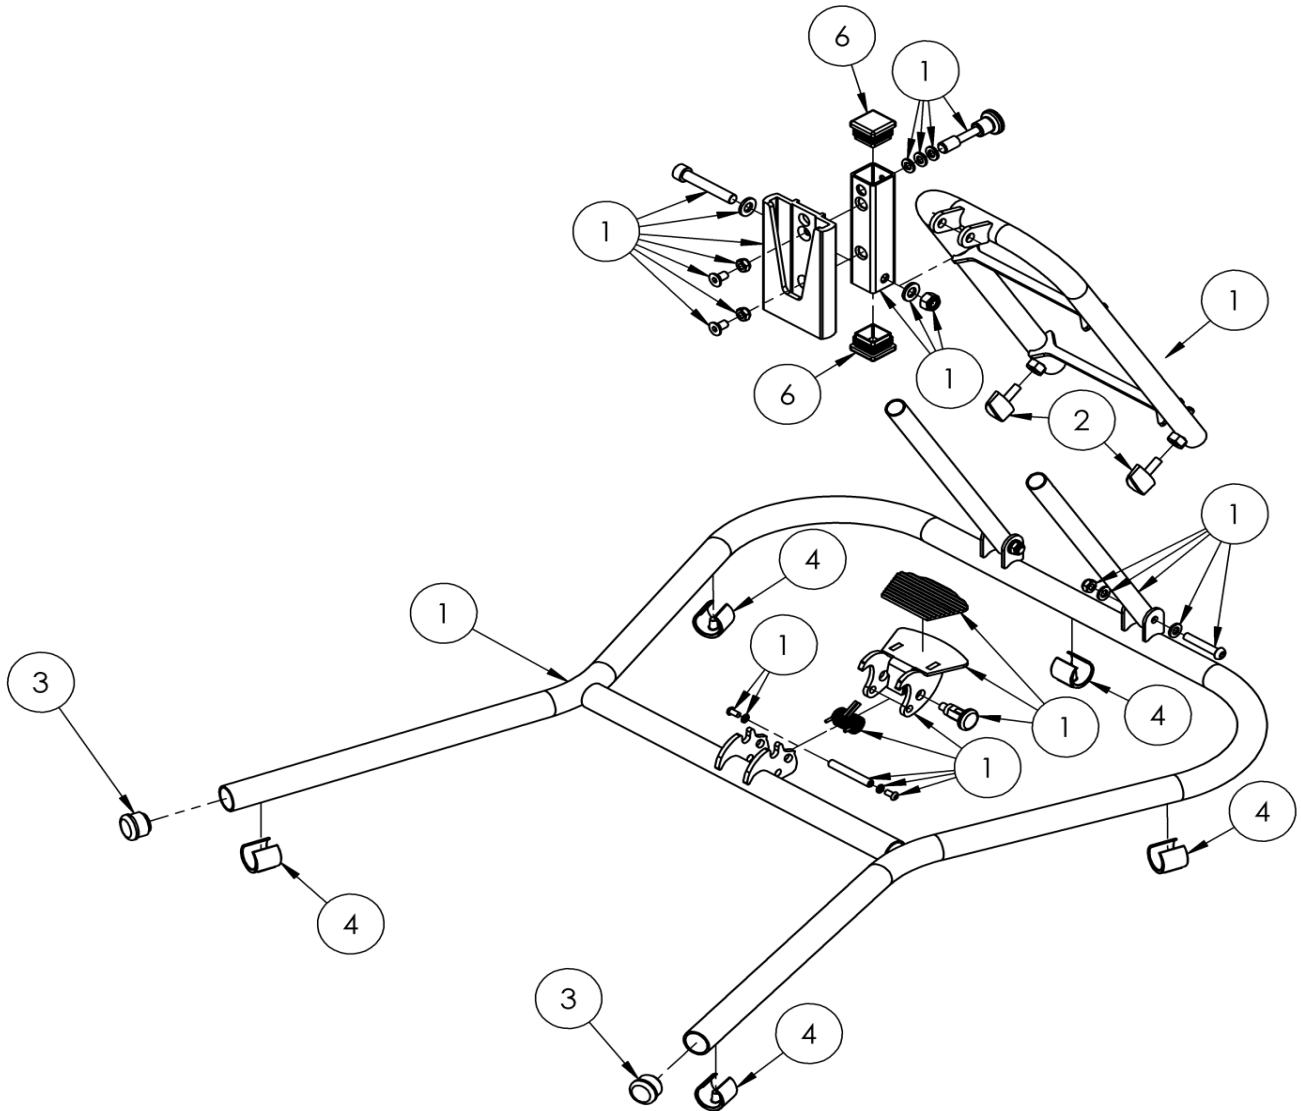

Squiggles Stander Easel Chassis

Pos.	Leckey Code	Description	Qty
1	118-765	Easel Chassis	1
2	SF19	Locking Key (M8 X 16)	2
3	SF53	Round Tube Insert	2
4	SC62	Plastic C-feet	5
5	102-1232	Pedal Rubber Pad (Trim)	1
6	SF61	Square Ribbed Insert	2