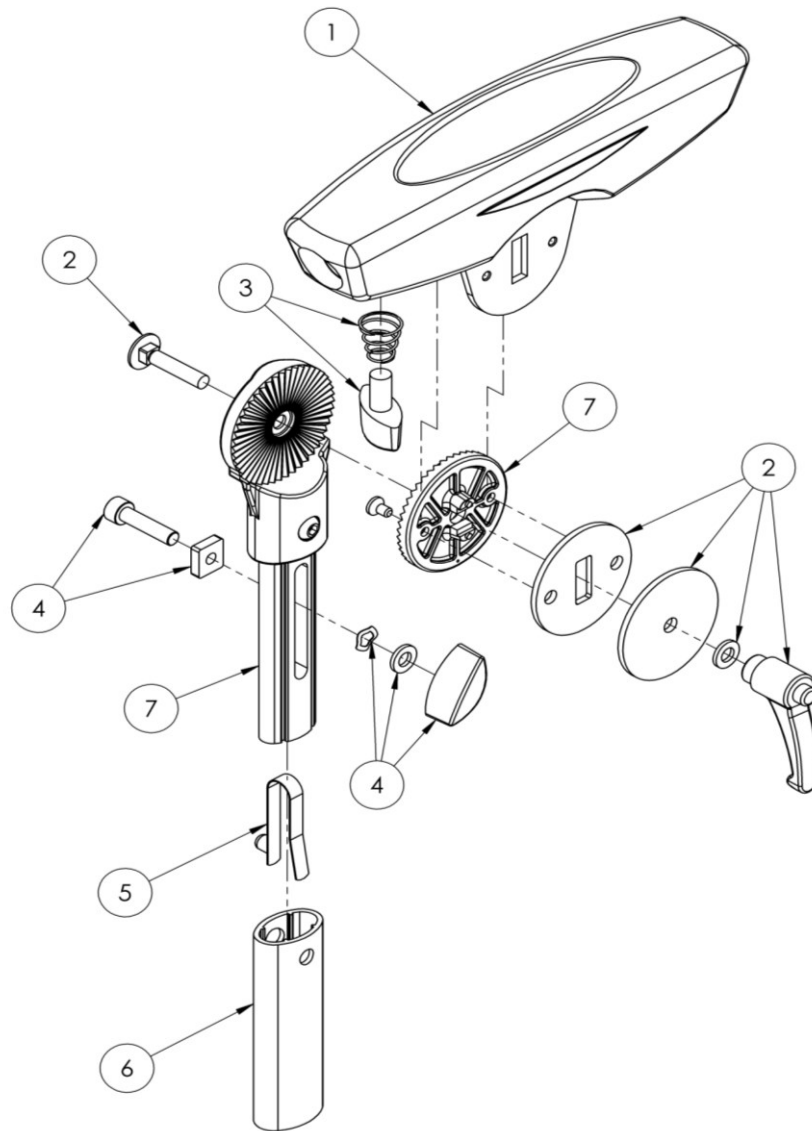

Armrest Assembly

Pos.	Leckey Code	Description	Qty	Compatible with	
				Size 1	Size 2
1	117-715	Armrest Moulded Assembly	1	✓	✓
2	137-9011	Armrest Adjustment Kit	1	✓	✓
3	137-9013	Armrest Locking Kit	1	✓	✓
4	137-9012	Armrest Outer Adjustment Assembly	1	✓	✓
5	SJ109	1/4 Single Popper	1	✓	✓
6	117-145	Amrest Outer Extrusion - Size 1	1	✓	
6	137-146	Amrest Outer Extrusion - Size 2	1		✓
7	117-9005	Amrrest Adjuster - Size 1	1	✓	
7	137-9014	Amrrest Adjuster - Size 2	1		✓