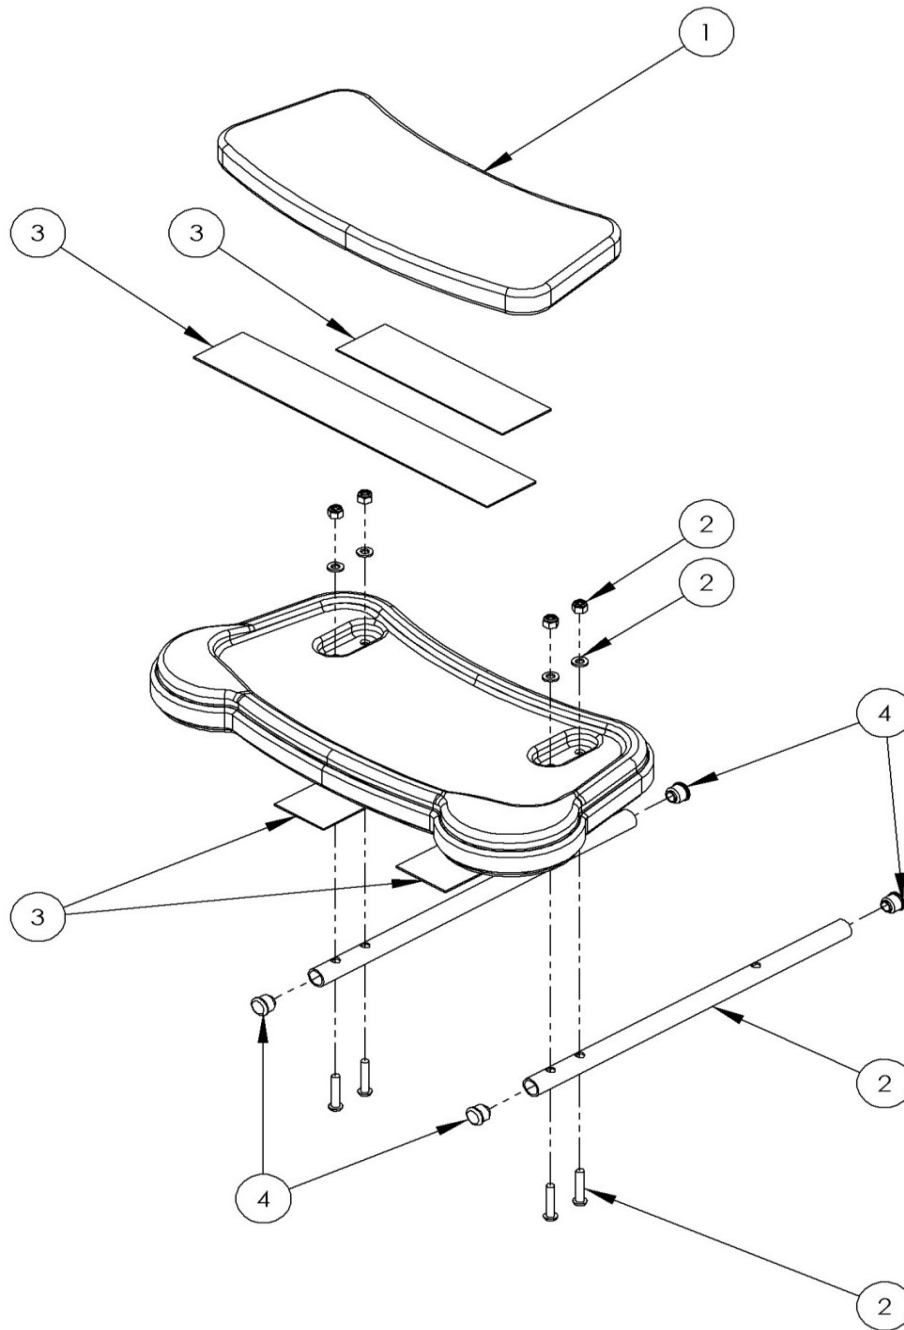

Long Sitting Assembly

Pos.	Leckey Code	Description	Qty
1	120-847	Leg Support Cushion	1
2	120-9033	Long Sitting Leg & Screw Kit	2
3	120-9037	Leg Support Velcro Assy	1
4	SF51	Round Tube Insert	4