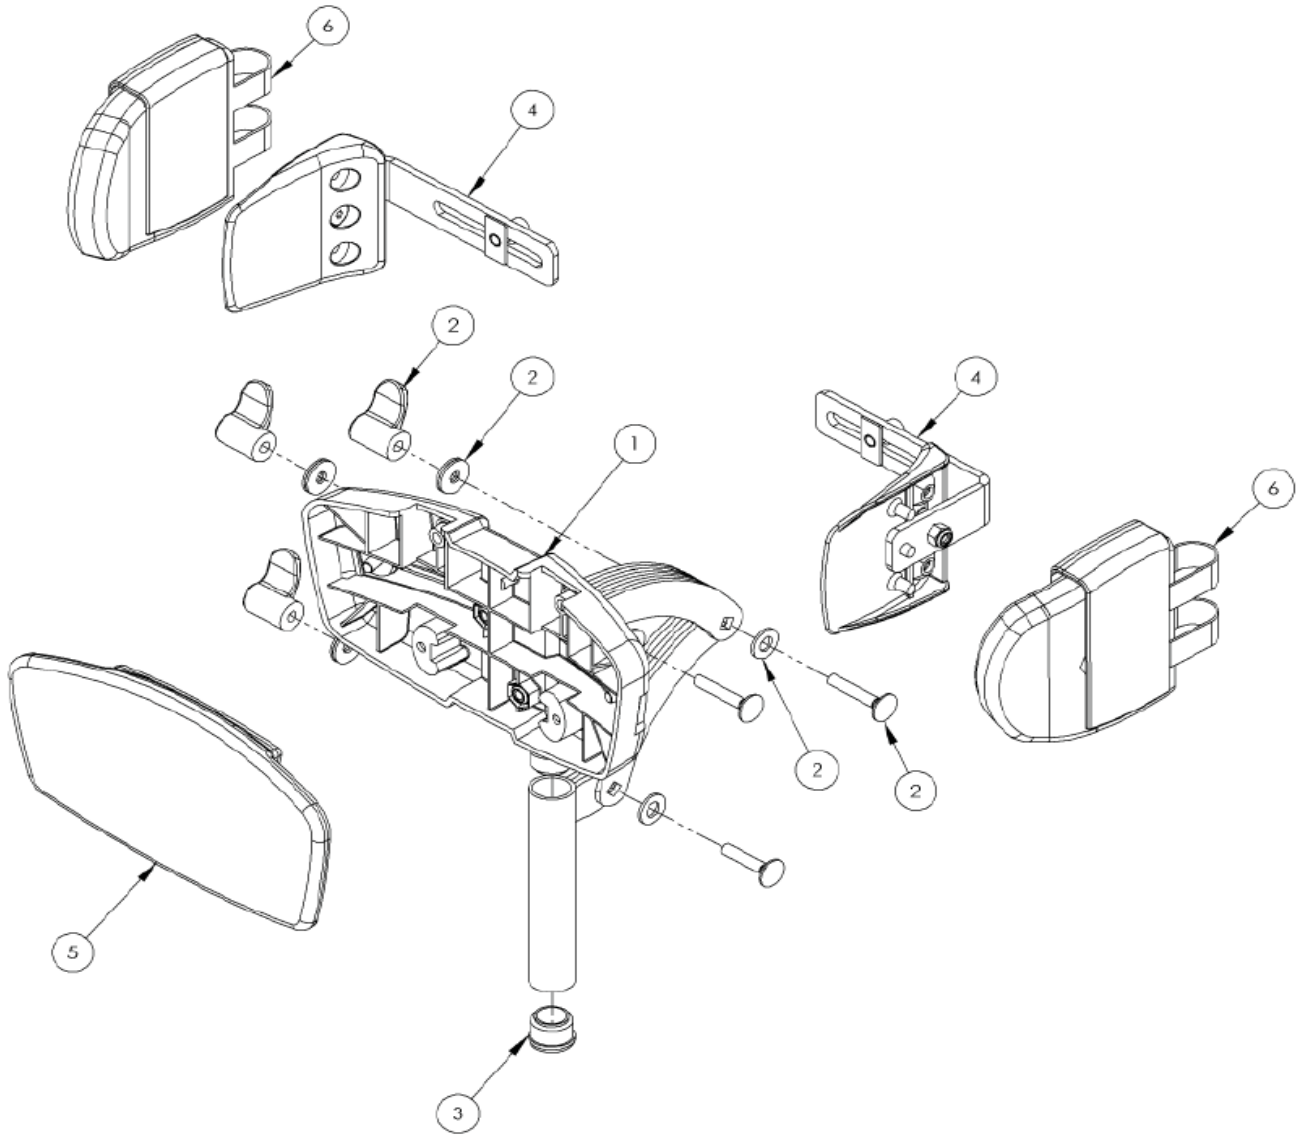

Flat Head Support Assembly

Pos.	Leckey Code	Description	Qty	Compatible with	
				Size 1	Size 2
1	117-697	Flat Headrest Support (Hardware Only)	1	✓	✓
2	137-9056	Wing Nut Assembly	3	✓	✓
3	SF53	Round Tube Insert (Ø22)	2	✓	✓
4	118-666	Flat Headrest Lateral Bracket (Single)	1	✓	✓
5	117-850-XX	Flat Headrest Cover	1	✓	✓
6	137-807-05	Headrest / Hip Laterals Covers (pair)	1	✓	✓