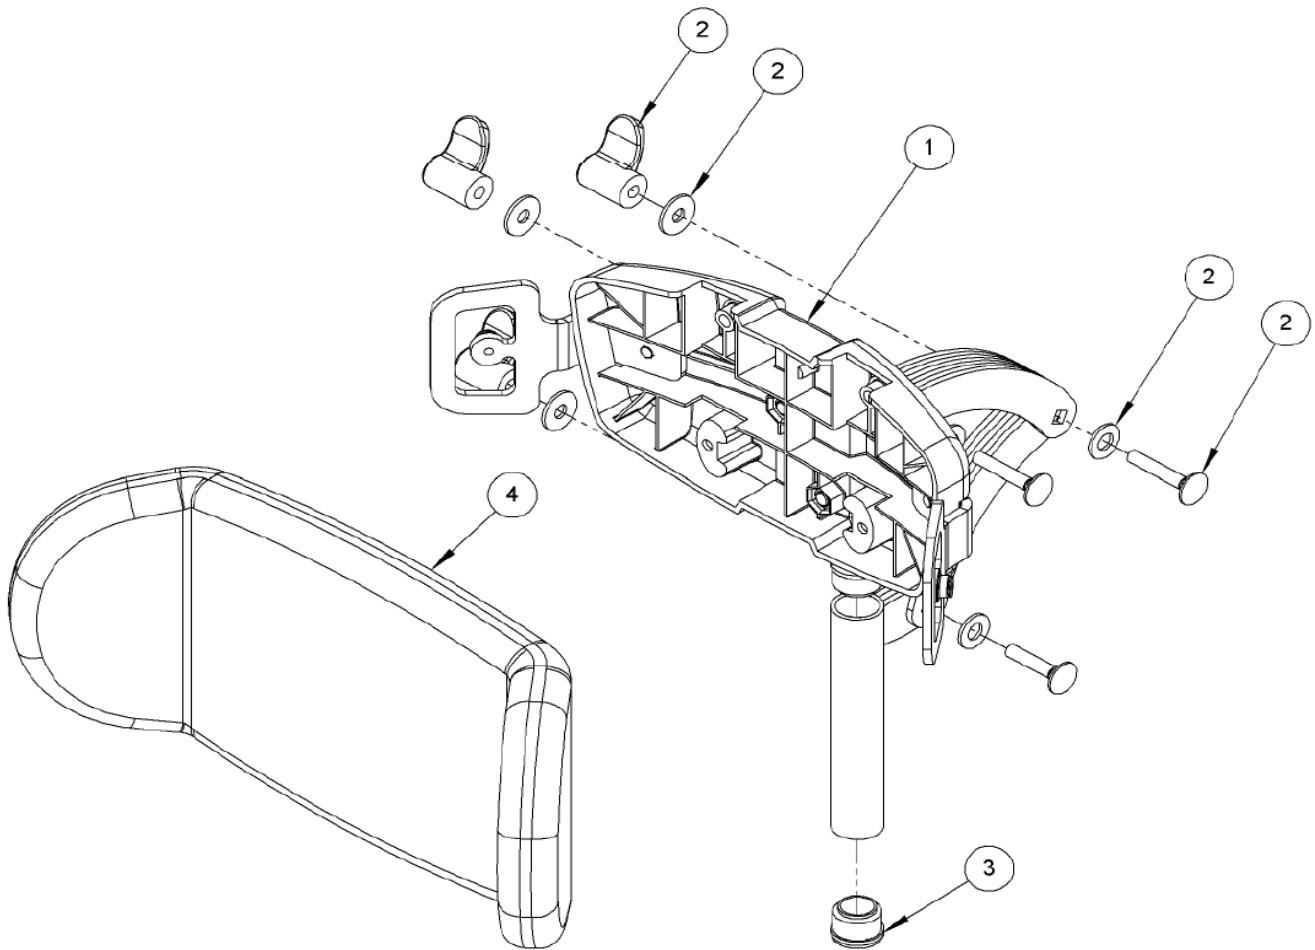

Contoured Head Support Assembly

Pos.	Lecky Code	Description	Qty	Compatible with	
				Size 1	Size 2
1	120-859	Contoured Headrest (Hardware Only)	1	✓	✓
2	137-9056	Wing Nut Assembly	3	✓	✓
3	SF53	Round Tube Insert	2	✓	✓
4	137-800-XX	Contoured Headrest Cushion	1	✓	✓