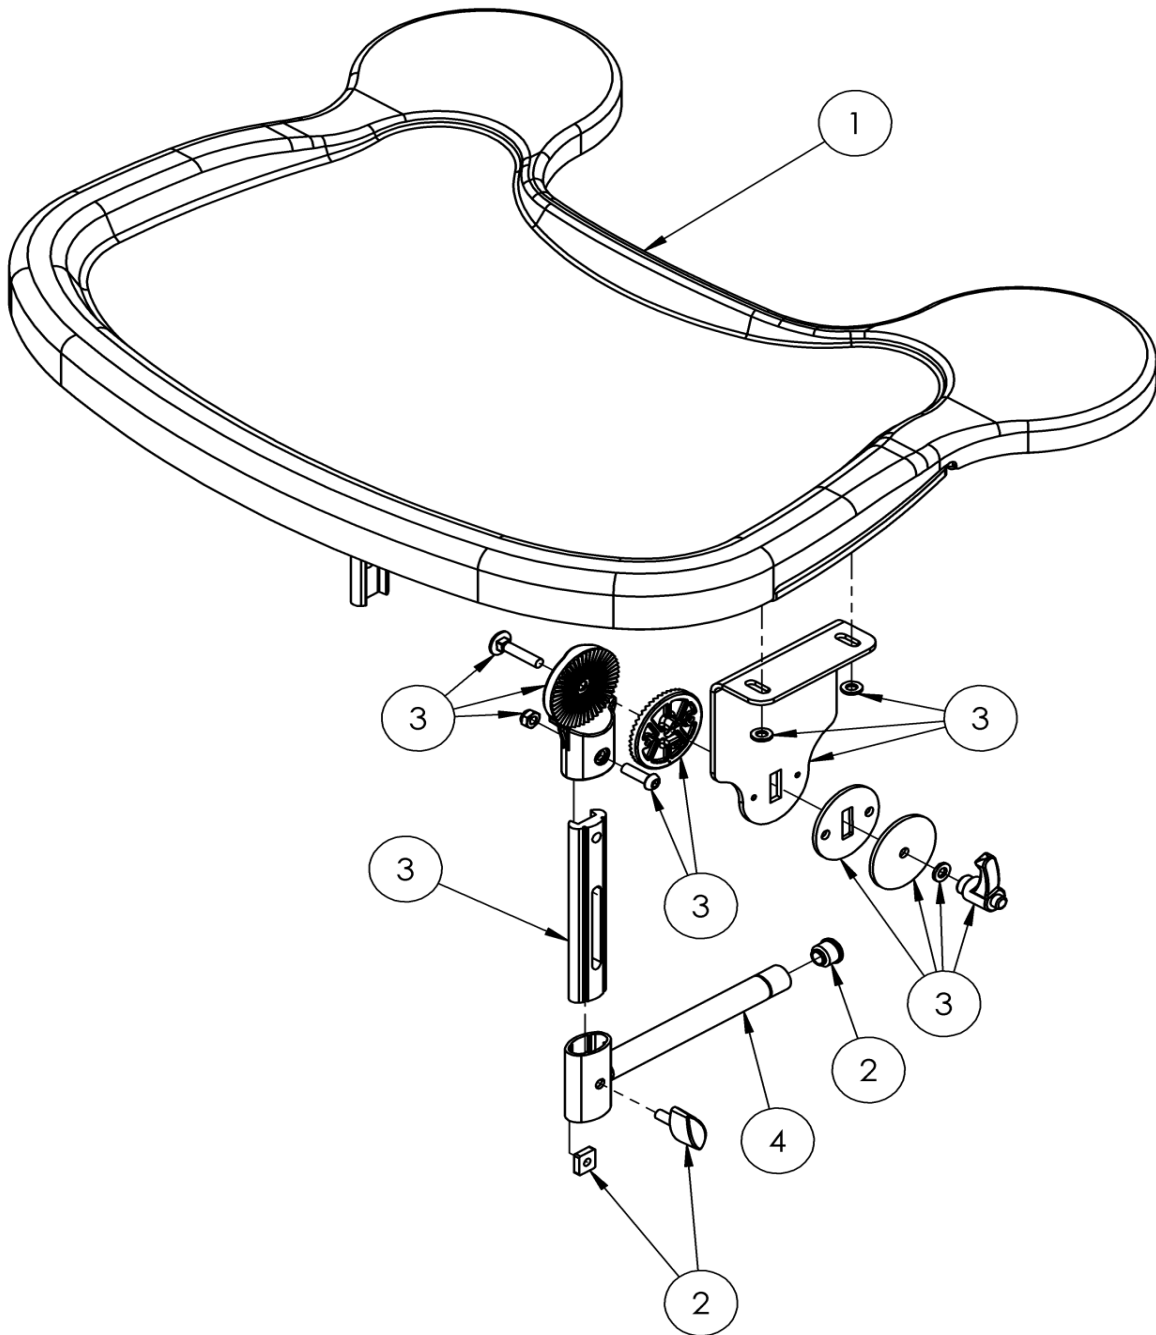

Tray Assembly

Pos.	Leckey Code	Description	Qty
1	120-688	Tray Assembly	1
2	120-9038	Tray Adjustment Kit	2
3	120-671	Tray Height Adjustment Assembly	2
4	120-638	Tray Depth Adjustment Assembly	2