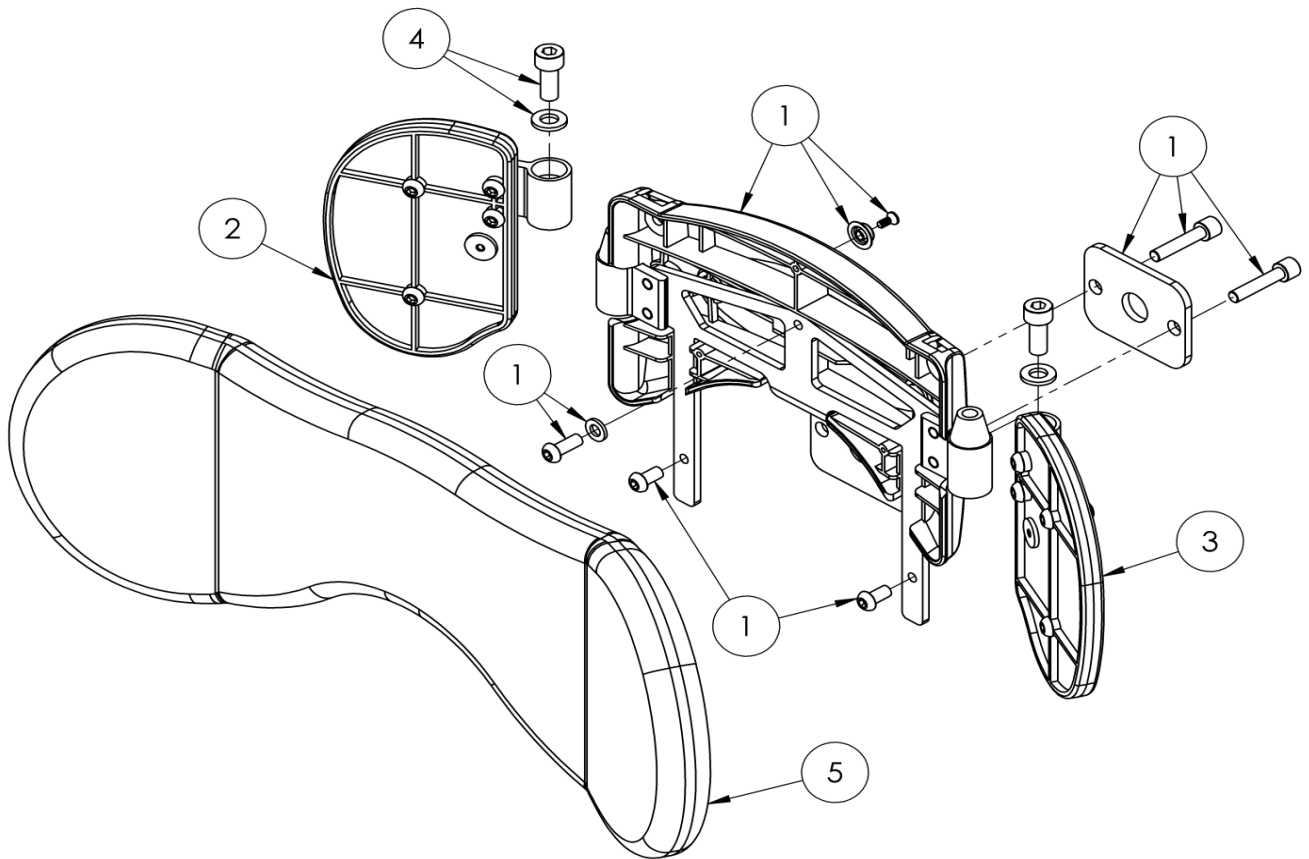

Shoulder Support Assembly

Pos.	Leckey Code	Description	Qty	Compatible with	
				Size 1	Size 2
1	137-9001	Shoulder Central Assembly	1		✓
2	137-9002	Shoulder Wing Assembly RH	1		✓
3	137-9003	Shoulder Wing Assembly LH	1		✓
4	SP-1016	Taperlock Adjustment Screw	2		✓
5	137-801-XX	Shoulder Cushion	1		✓