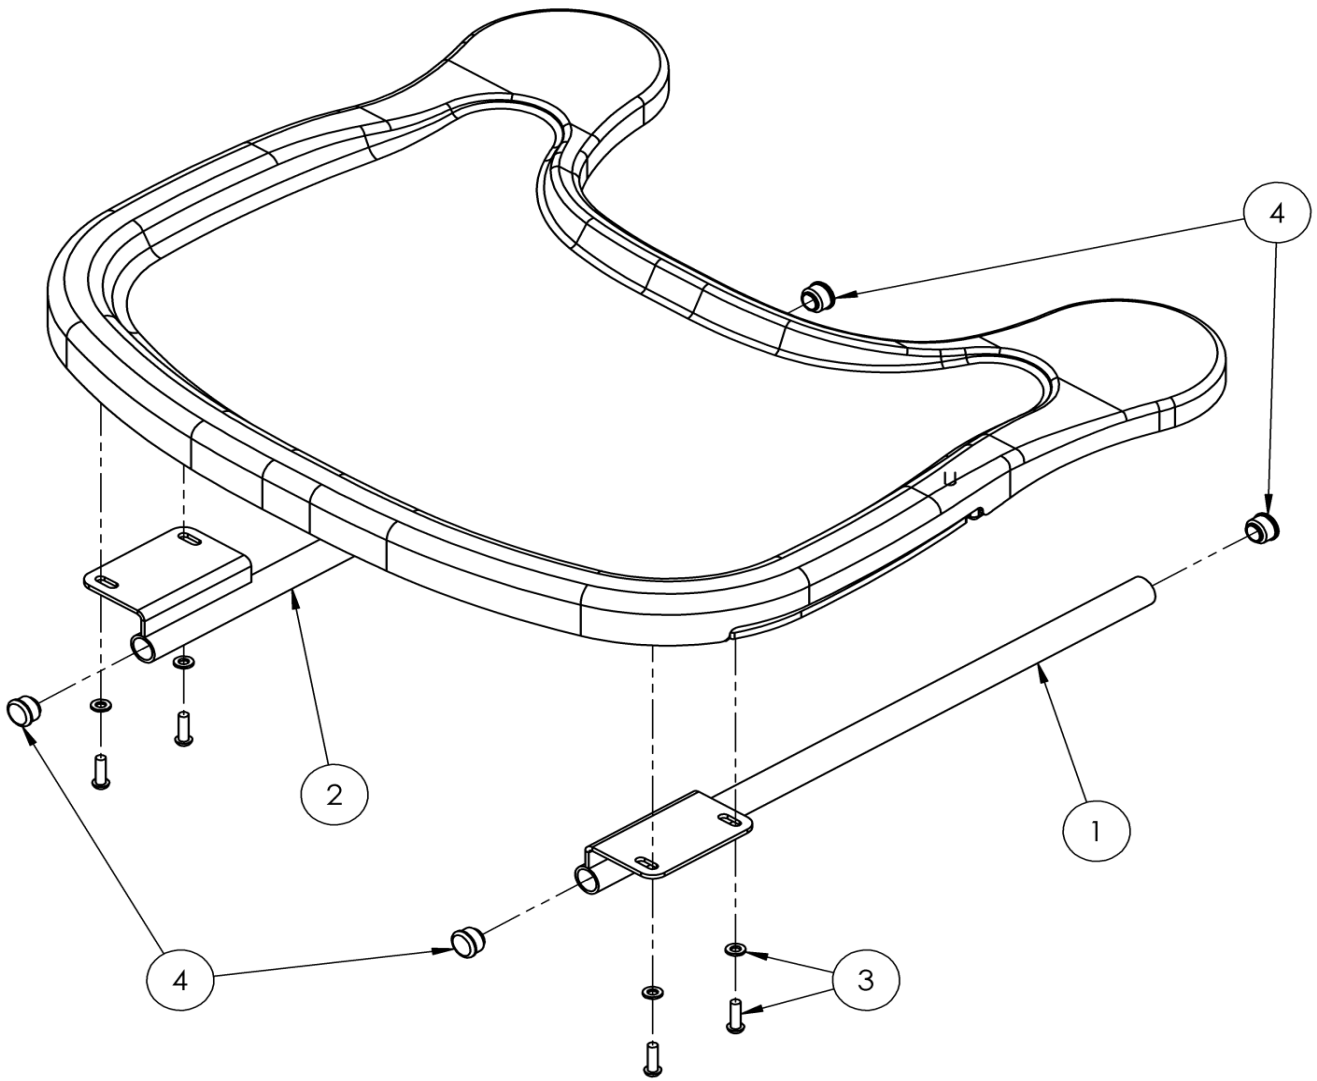

Tray Assembly

Pos.	Leckey Code	Description	Qty	Compatible with	
				Size 1	Size 2
1	117-722	Tray Bar Assembly RH	1	✓	✓
2	117-723	Tray Bar Assembly LH	1	✓	✓
3	SP-1021	Tray Bar Screw Kit	1	✓	✓
4	SF52	Round Tube Insert	4	✓	✓