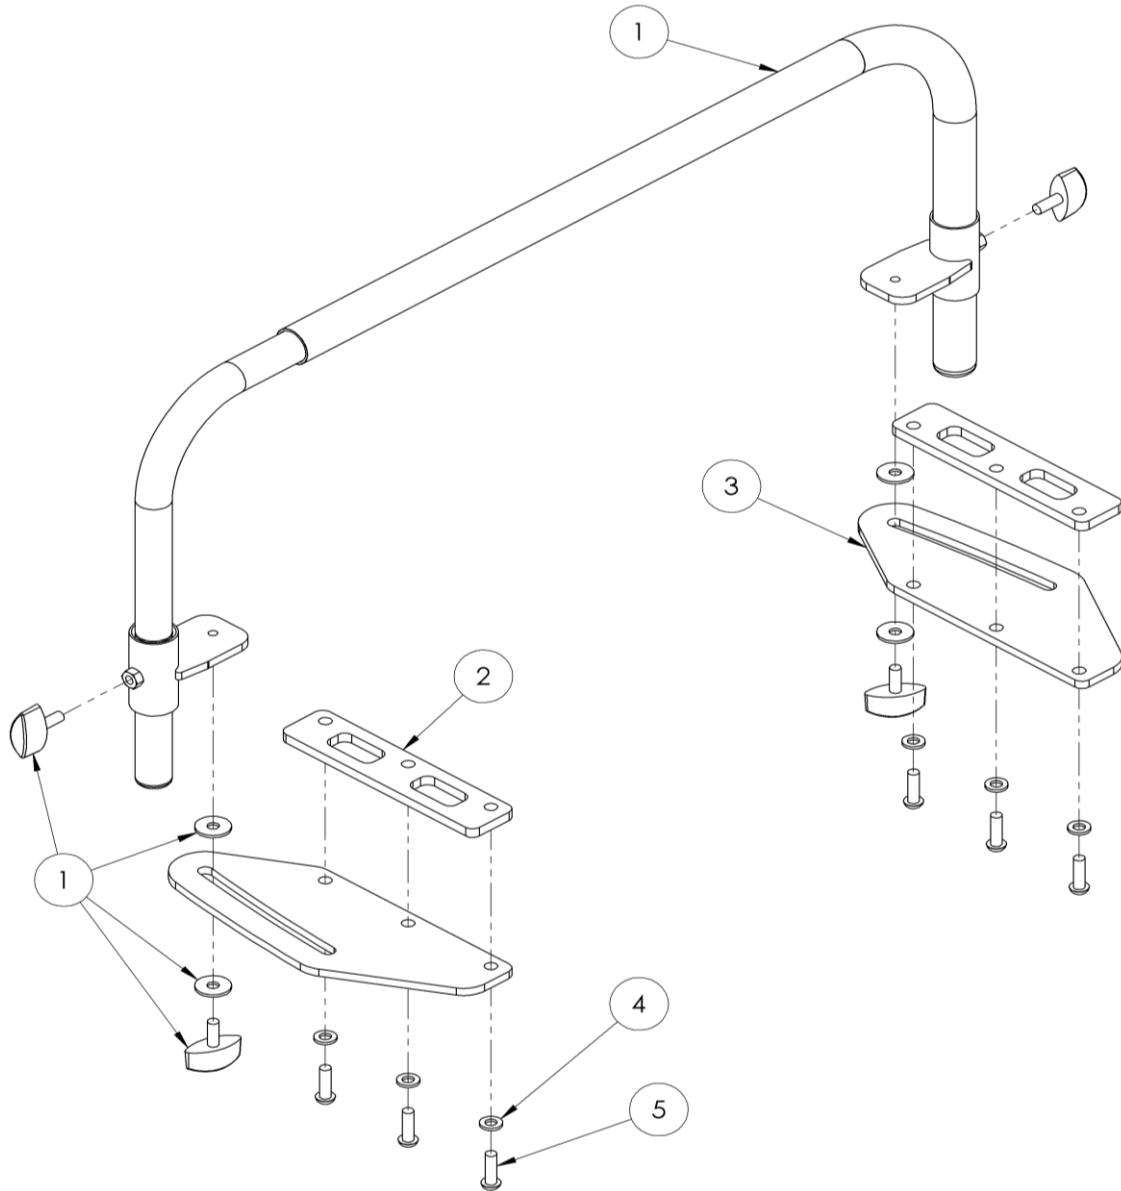

Grab Rail

Pos.	Leckey Code	Description	Qty	Compatible with	
				Size 1	Size 2
1	117-769	GRAB RAIL	1	✓	✓
2	143-1244	GRAB RAIL SPACER	2	✓	✓
3	143-1245	GRAB RAIL SLIDING PLATE	2	✓	✓
4	SL08 (M6x20 BLK)	SOCKET BUTTON	6	✓	✓
5	SL36 (M6 MUD BLK)	WASHER	6	✓	✓