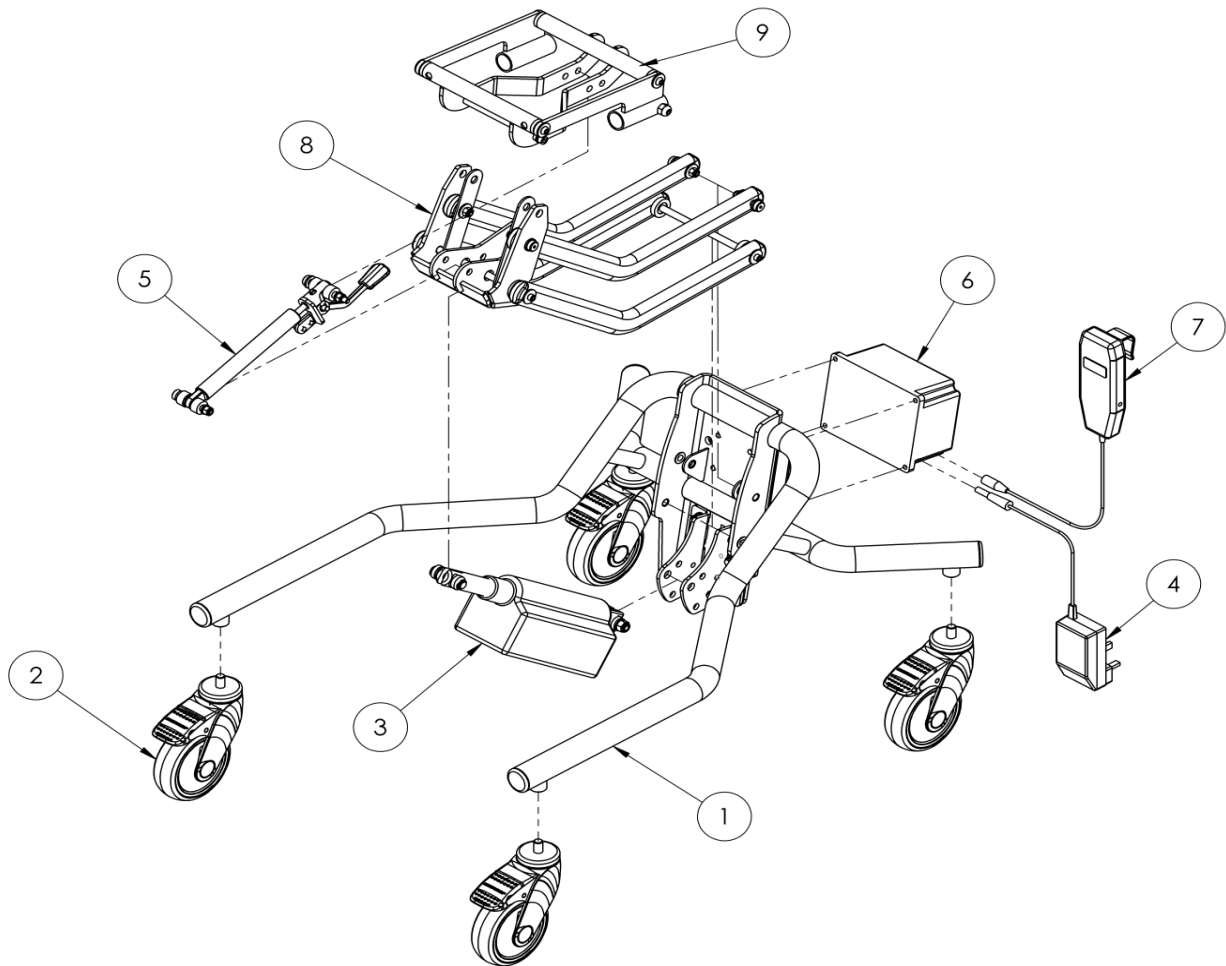

Hi-Low Chassis - Powered

Pos.	Leckey Code	Description	Qty	Compatible with	
				Size 1	Size 2
1	102-1693	Chassis Welded Assy - Size 1 & 2	1	✓	✓
2	IA13	Castors	4	✓	✓
3	102-1694	Actuator Assy	1	✓	✓
4	SI74	Charger - UK	1	✓	✓
5	SI125	Charger - EUR	1	✓	✓
6	SI126	Charger - USA/Japan	1	✓	✓
7	SI127	Charger - AUS	1	✓	✓
8	102-1695	500N Blocolift - Size 1 & 2 Assy	1	✓	✓
9	102-1696	800N Blocolift Size 3 Assy	1	✓	✓
10	SI64	Battery	1	✓	✓
11	SI67	Handset	1	✓	✓
12	117-651	Lever Arm Assembly Size 1-3	1	✓	✓
13	117-633	Mygo Interface Assembly	1	✓	✓