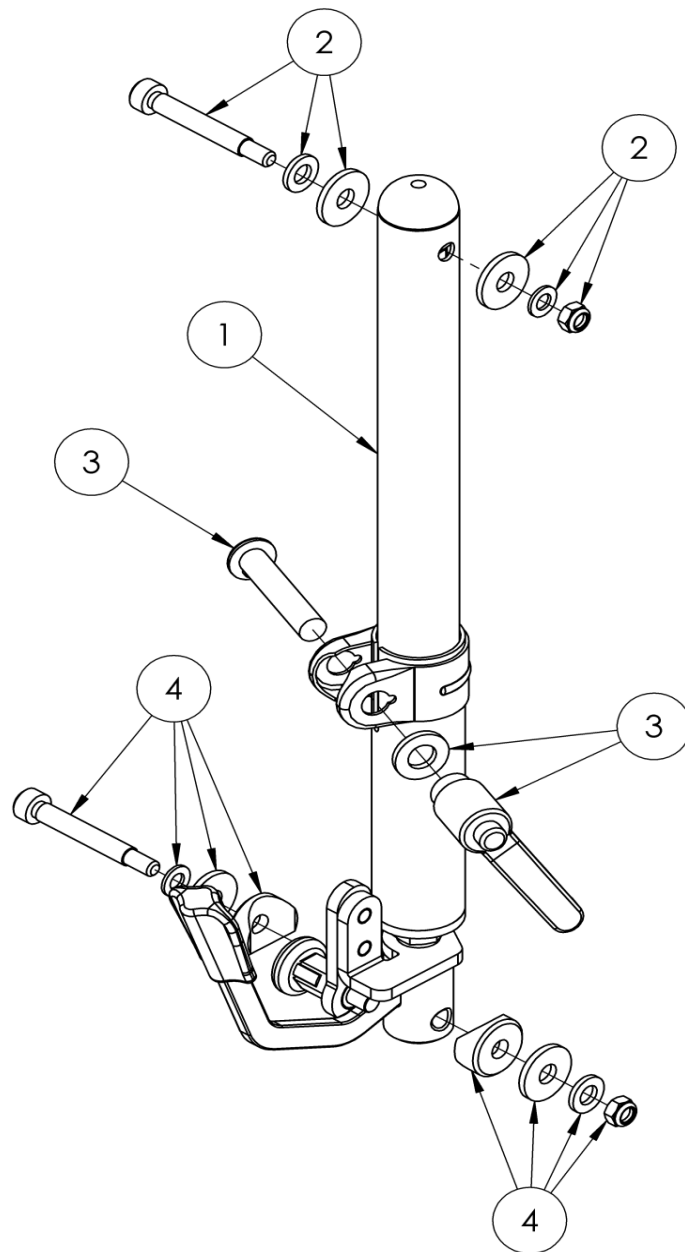

Dynamic Backrest (50N/100N/150N)

Pos.	Leckey Code	Description	Qty	Compatible with	
				Size 1	Size 2
1	137-660	Dynamic Backrest Assy (50N Gas Spring)	1	✓	✓
1	137-661	Dynamic Backrest Assy (100N Gas Spring)	1	✓	✓
1	137-662	Dynamic Backrest Assy (150N Gas Spring)	1	✓	✓
2	SP-1060	Dynamic Backrest Assy Attachment Kit	1	✓	✓
3	SP-1061	Dynamic Backrest Adjustment Kit	1	✓	✓
4	SP-1004	Back Angle Attachment Kit	1	✓	✓