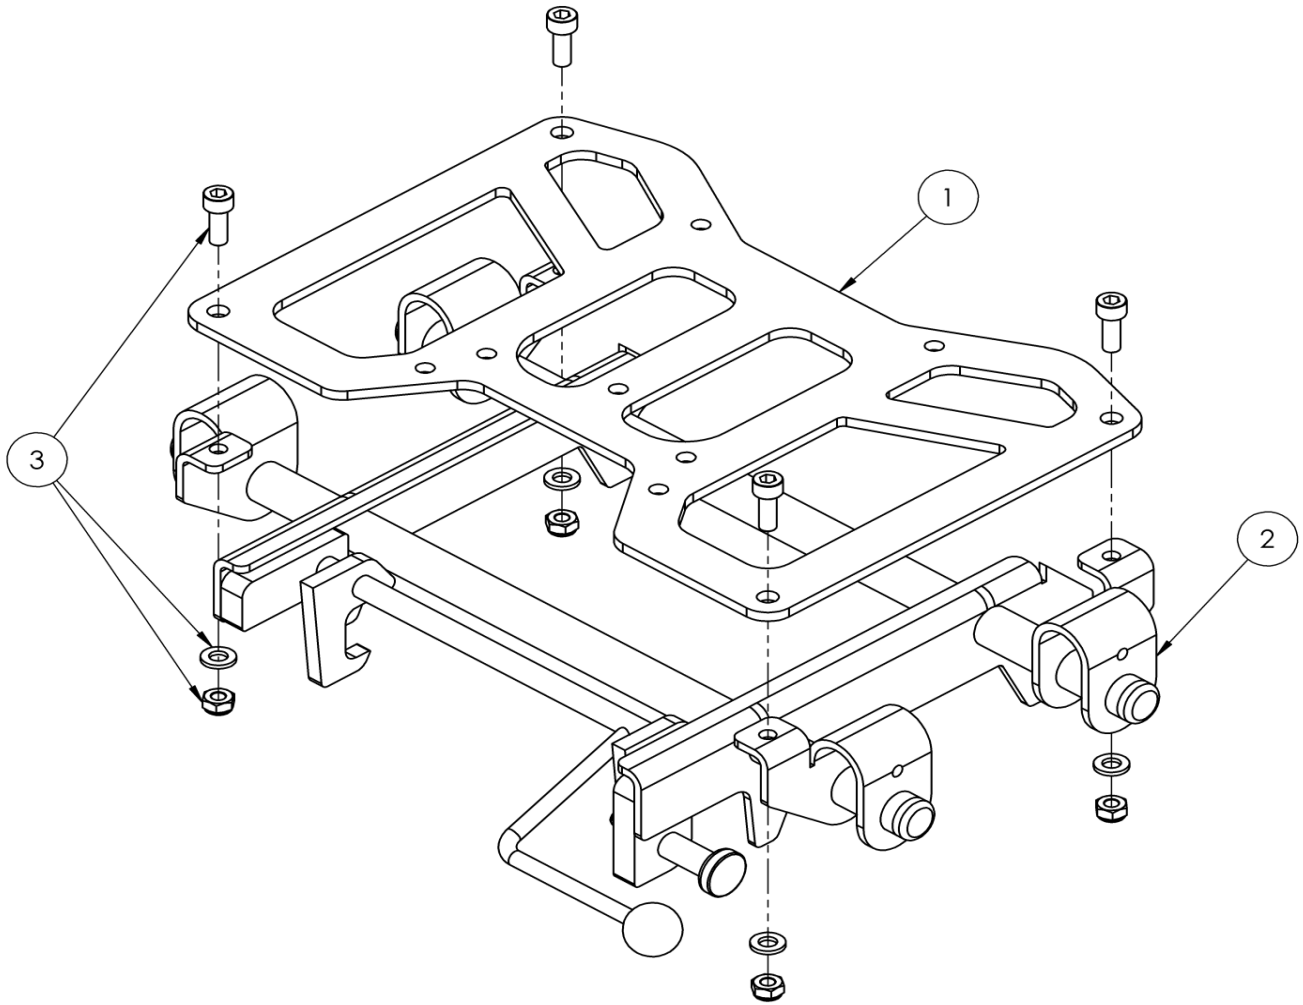

Snappi Interface

Pos.	Leckey Code	Description	Qty	Compatible with	
				Size 1	Size 2
1	117-515	Intermediate Plate	1	✓	✓
2	137-685	Snappi Interface	1	✓	✓
3	SP-1062	Snappi Interface Attachment Kit	4	✓	✓