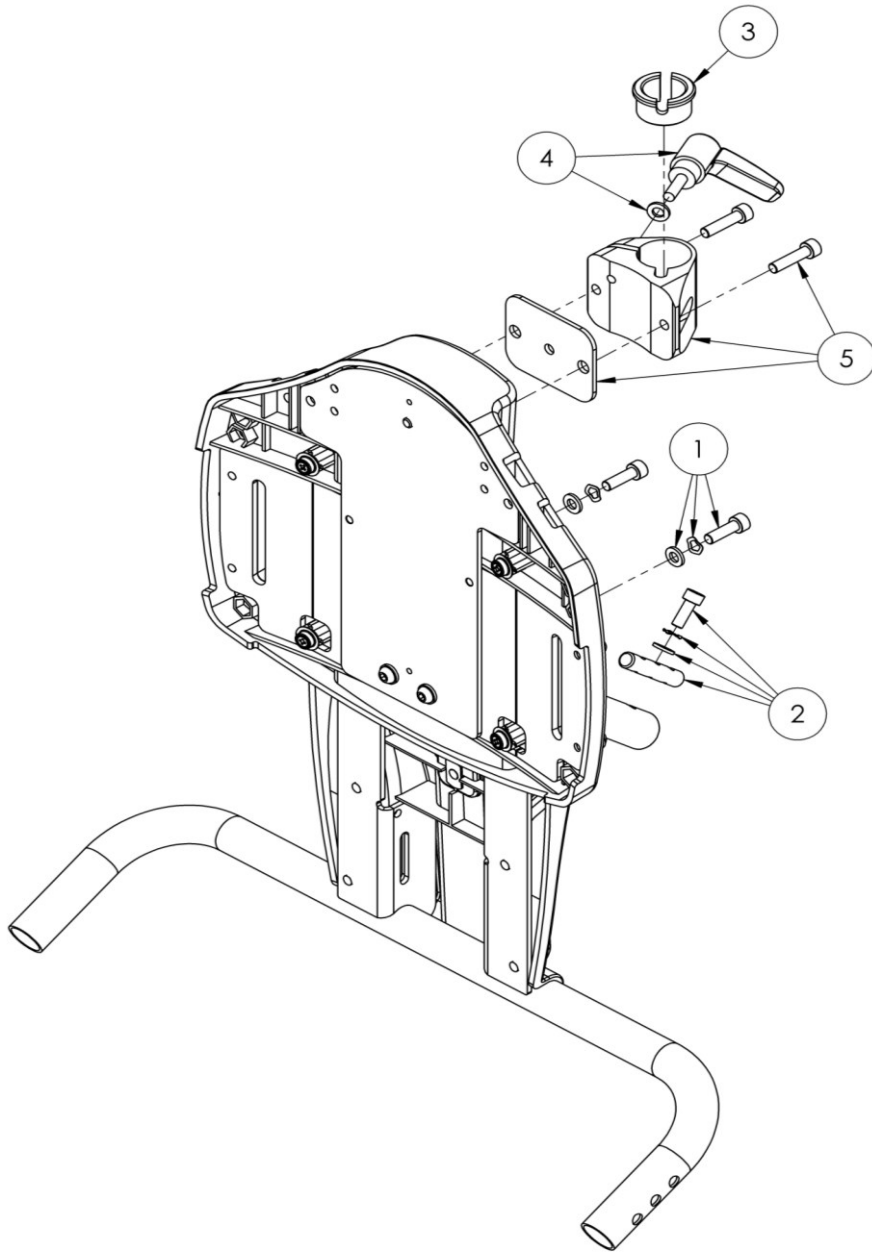

## Backrest Assembly

Pos.	Leckey Code	Description	Qty	Compatible with	
				Size 1	Size 2
1	SP-1001	Sliding Backrest Attachment Kit	1	✓	✓
2	137-9015	Backrest Adjustment Kit	1	✓	✓
3	118-166	Head Support Collar	1	✓	✓
4	SP-1000	Head Support Adjustment Kit	1	✓	✓
5	117-9016	Head Support Mtg Assembly - Size 1	1	✓	
5	137-9016	Head Support Mtg Assembly - Size 2	1		✓