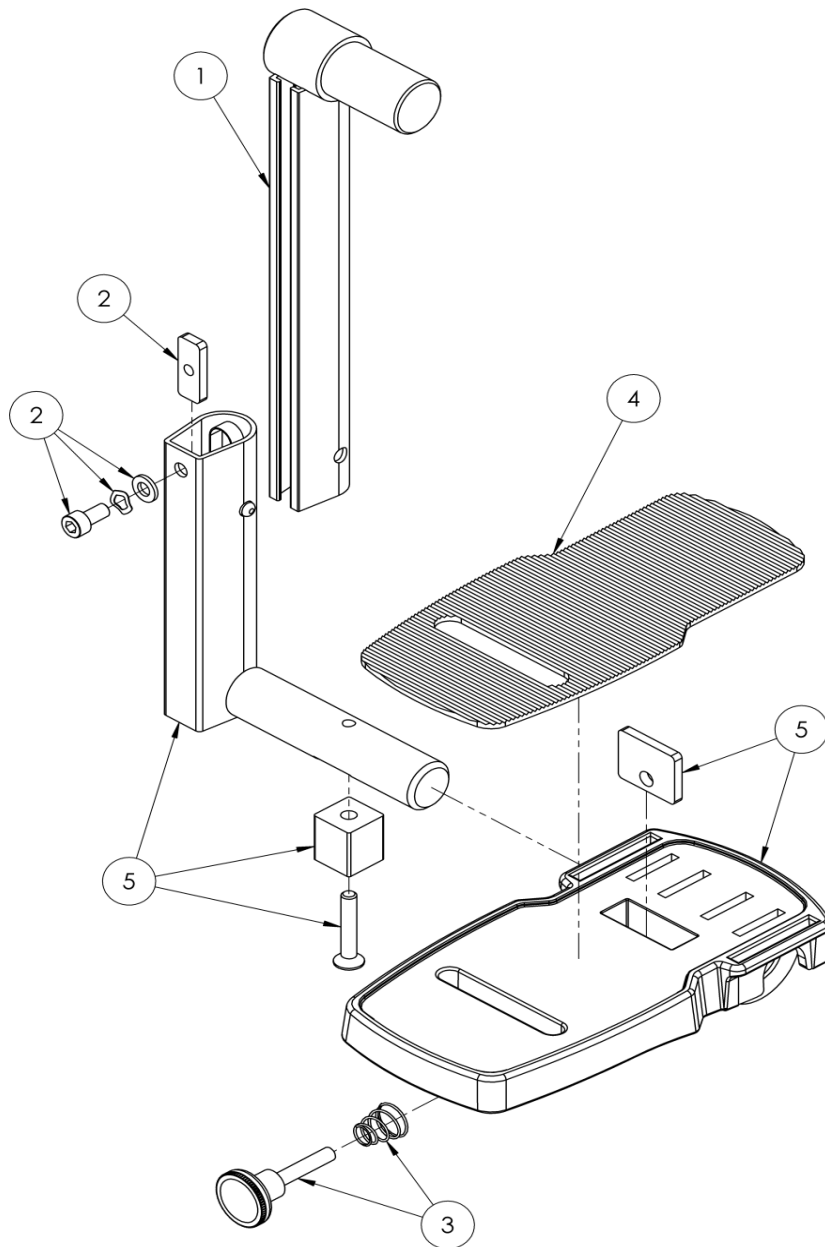

## LH Footrest Assembly

Pos.	Leckey Code	Description	Qty	Compatible with	
				Size 1	Size 2
1	117-689	Calf Inner Support Assembly LH	1	✓	✓
2	137-9005	Footplate Locking Assembly	1	✓	✓
3	137-9006	Footplate Adjuster Assembly	1	✓	✓
4	117-156	Footplate Rubber Matting	1	✓	✓
5	117-9008	Footplate Assembly LH - Size 1	1	✓	
5	137-9022	Footplate Assembly LH - Size 2	1		✓