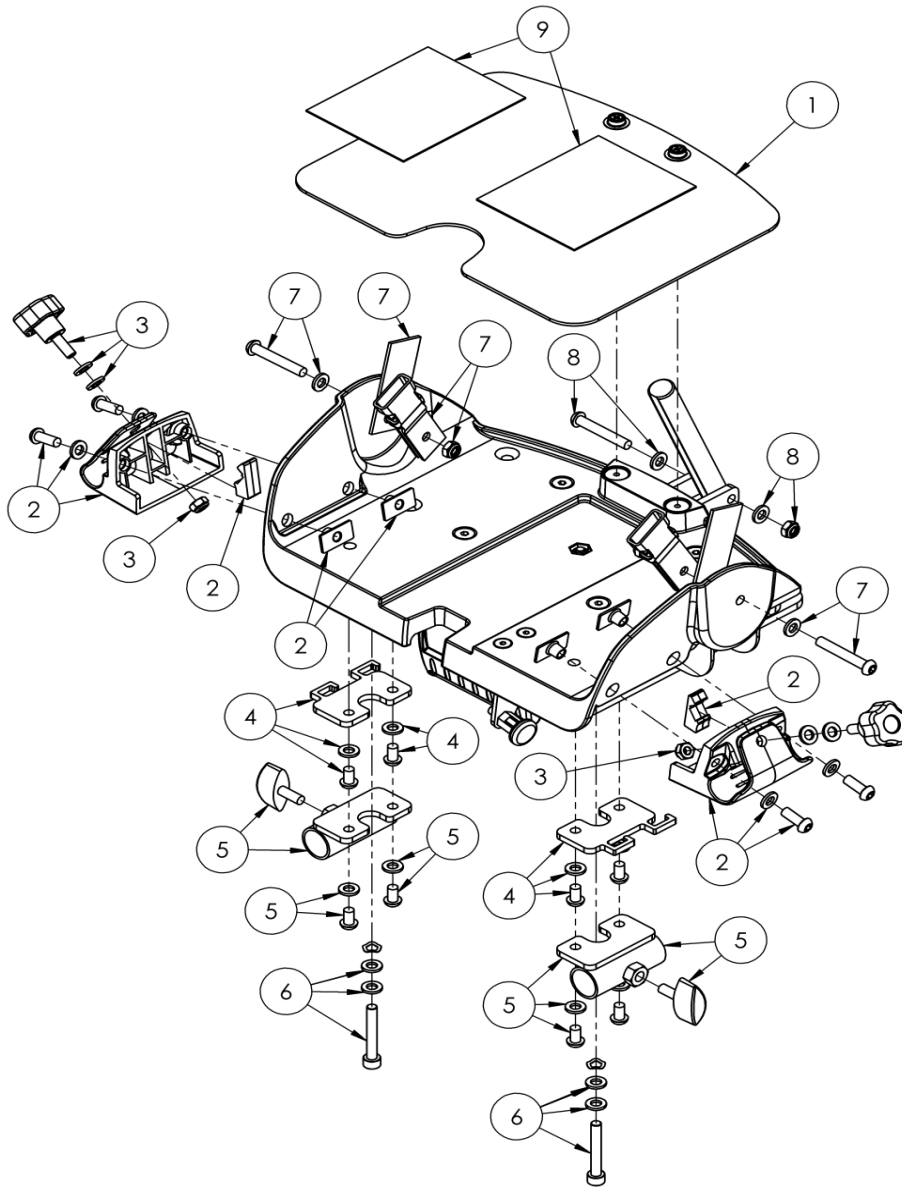

Static Seatbase Assembly

Pos.	Leckey Code	Description	Qty
1	120-851	Seatbase Shelf	1
2	120-9006	Tray Holder Assembly	2
3	120-9007	Tray Holder Knob Assembly	2
4	120-9008	Long Sitting Spacer Plate Assembly	2
5	120-9009	Long Sitting Reciever Bracket Assembly	2
6	SP-1012	Sliding Seatbase Attachement Screw Kit	2
7	120-9011	Seatbase & Strap Attachement Kit	2
8	SP-1013	Back Angle Bar Screw Kit	2
9	120-9013	Seatbase Shelf Velcro Kit	1