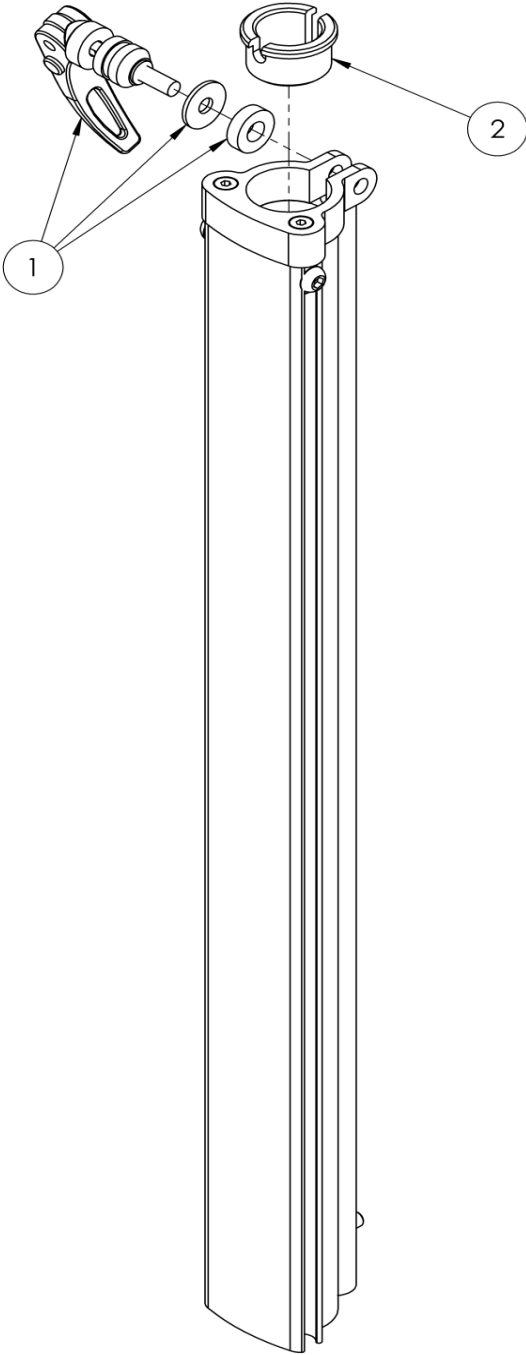

## Squiggles Stander Inner Spine Assembly

Pos.	Leckey Code	Description	Qty
1	118-850	Cam Lever Assembly	1
2	118-166	Head Support Collar	1