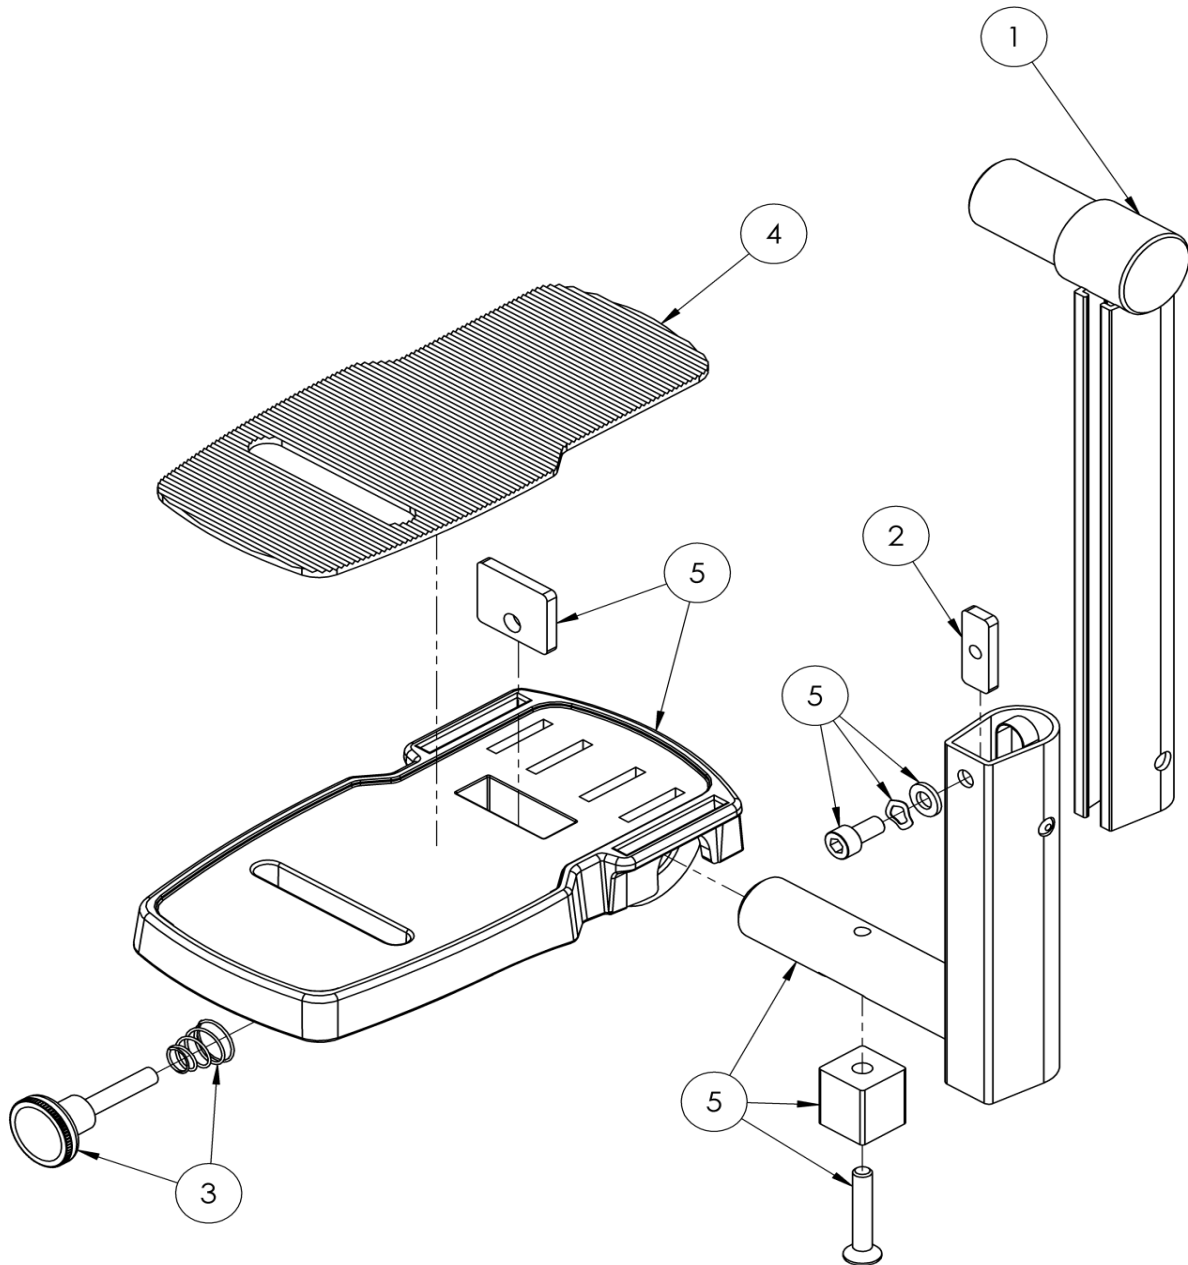

RH Footrest Assembly

Pos.	Leckey Code	Description	Qty	Compatible with	
				Size 1	Size 2
1	117-691	Calf Inner Support Assembly RH	1	✓	✓
2	137-9005	Footplate Locking Assembly	1	✓	✓
3	137-9006	Footplate Adjuster Assembly	1	✓	✓
4	117-156	Footplate Rubber Matting	1	✓	✓
5	117-9009	Footplate Assembly RH - Size 1	1	✓	
5	137-9021	Footplate Assembly RH - Size 2	1		✓