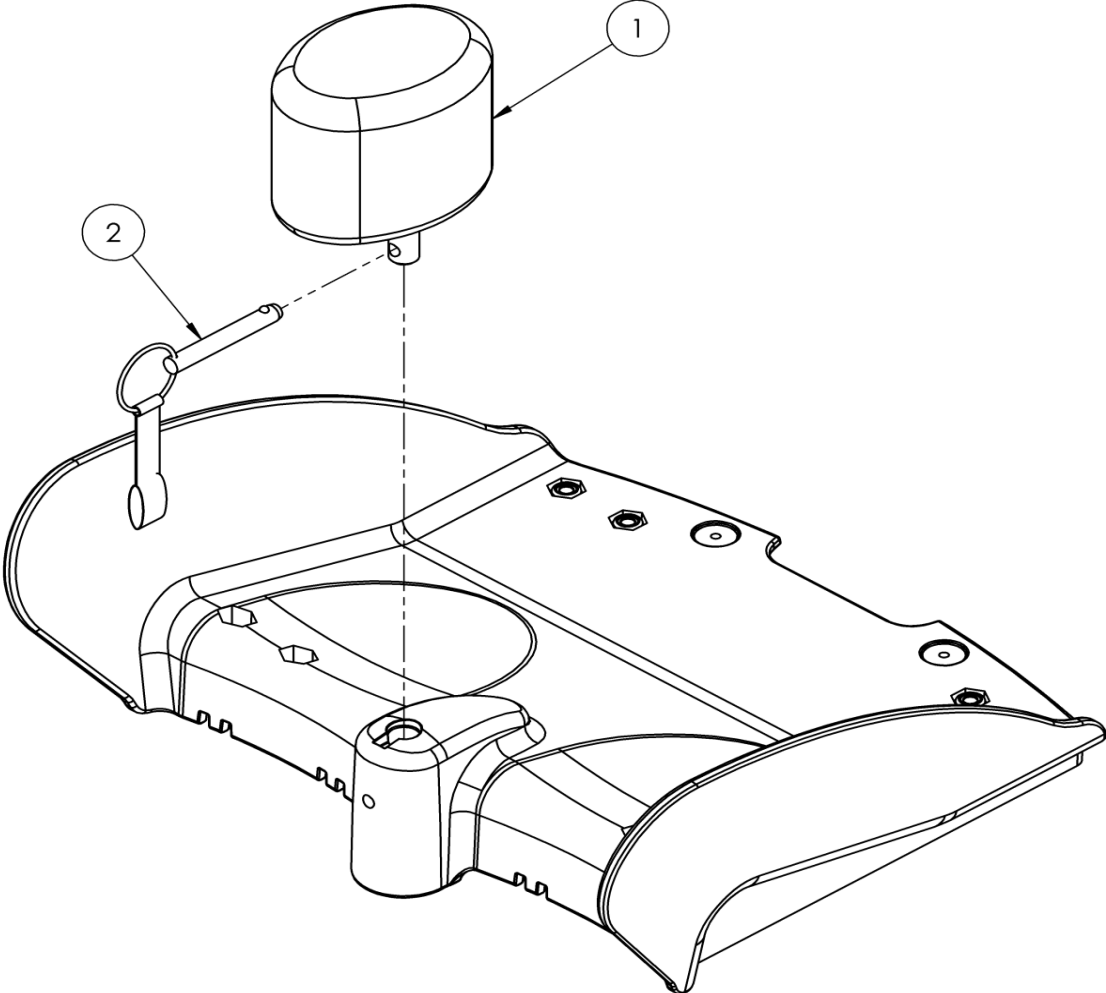

## Sliding Seatbase Assembly

Pos.	Leckey Code	Description	Qty
1	120-641	Pommel, Pin & Lanyard Complete Assembly	1
2	120-162	Pin & Lanyard	1