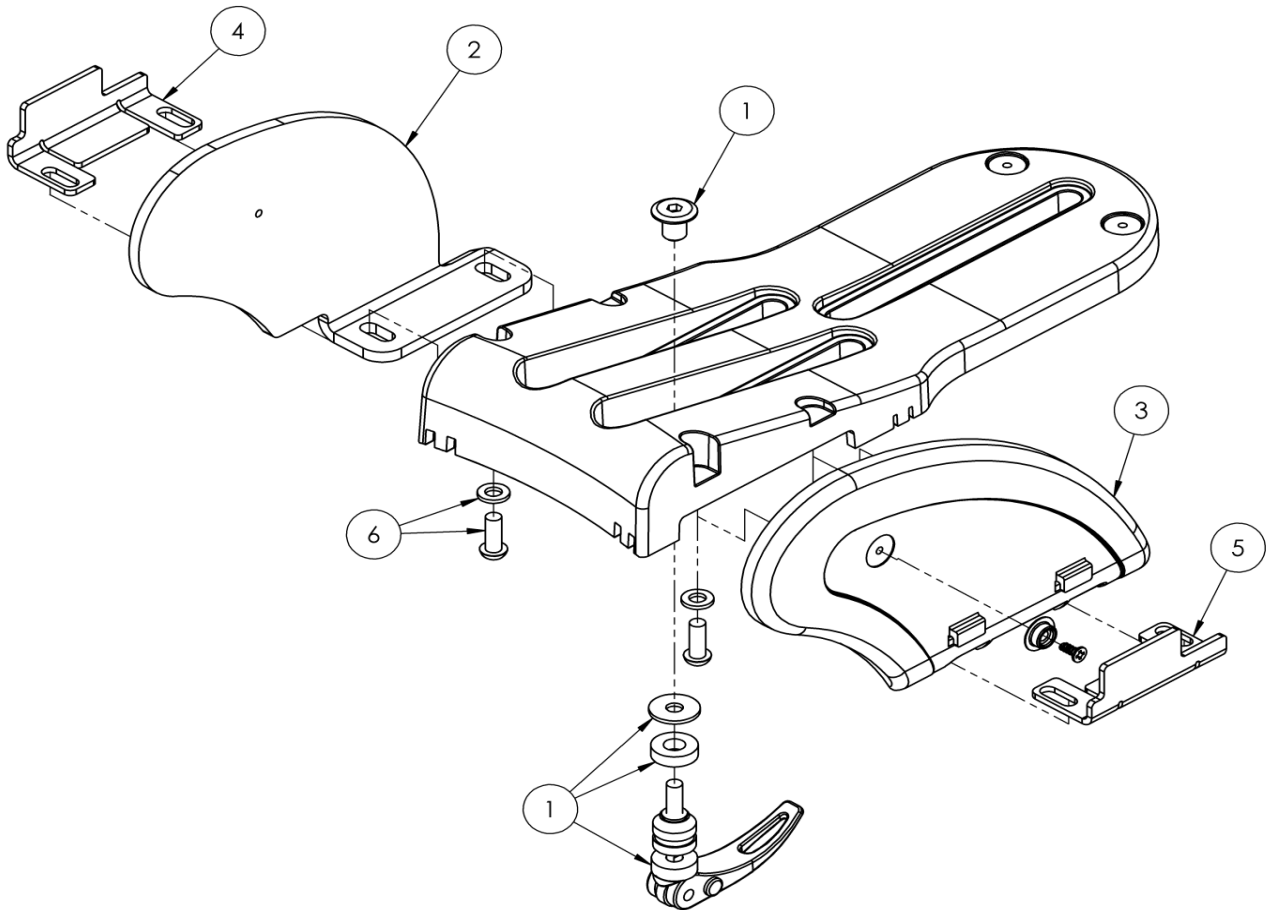

Size 1 Abduction Assembly

Pos.	Leckey Code	Description	Qty	Compatible with	
				Size 1	Size 2
1	SP-1010	Abduction Assembly Adjuster Kit - Size 1	1	✓	
2	117-718	RH Femoral Guard Assembly Inside	1	✓	
2	117-716	LH Femoral Guard Assembly Inside	1	✓	
3	117-719	RH Femoral Guard Assembly Outside	1	✓	
3	177-717	LH Femoral Guard Assembly Outside	1	✓	
4	117-461	Femoral Support RH	1	✓	
5	117-462	Femoral Support LH	1	✓	
6	SP-1011	Femoral Guide Attachment Kit - Size 1	4	✓	