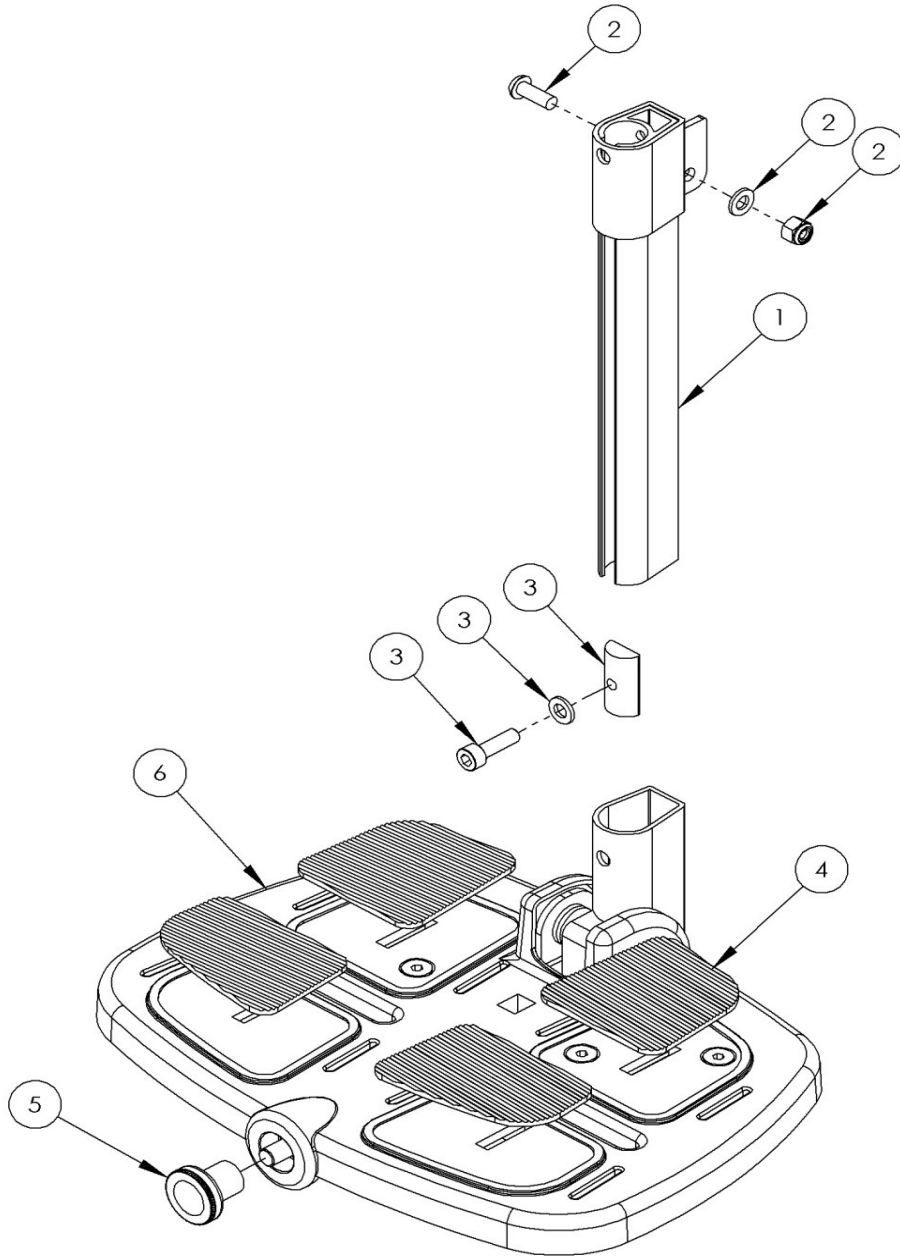

Footplate Assembly

Pos.	Leckey Code	Description	Qty
1	120-700	Leg Extension Assy	1
2	SP-1019	Leg Extension Bolt Kit	1
3	120-9015	Calf Locking Assy	1
4	120-214	Footplate Pad Kit	1
5	SF85	Elesa Knurled Knob M8	1
6	120-9055	Footplate	1