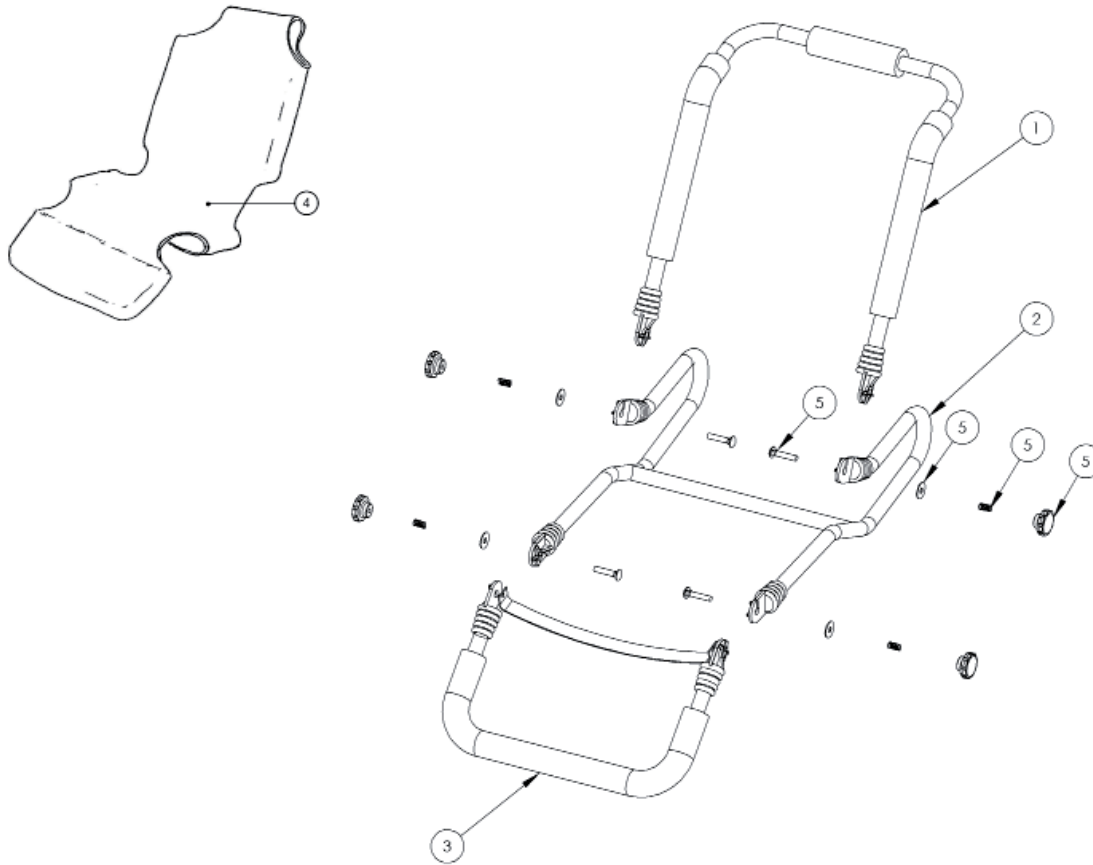

Bath Support Spare Parts Catalogue

Contents

03 Bath Support

Please substitute -XX for the following when placing order:

01 - Aquamarine

02 - Royal Blue

03 - Irish Green

04 - Terracotta

05 - Violet

06 - Sunshine Yellow

Bath Support

Pos.	Leckey Code	Description	Qty	Compatible with	
				Size 1	Size 2
1	RAP-4-9000	Bath Support Torso Frame Size 1	1	✓	
1	RAP-4-9001	Bath Support Torso Frame Size 2	1		✓
2	RAP-4-9002	Bath Support Bottom Frame Size 1	1	✓	
2	RAP-4-9003	Bath Support Bottom Frame Size 2	1		✓
3	RAP-4-9004	Bath Support Lower Frame Size 1	1	✓	
3	RAP-4-9005	Bath Support Lower Frame Size 2	1		✓
4	SP-1034	Bath Support Screw Kit	1	✓	✓
5	LAB/2/D-XX	Cover	1	✓	
5	LAB/3/D-XX	Cover	1		✓