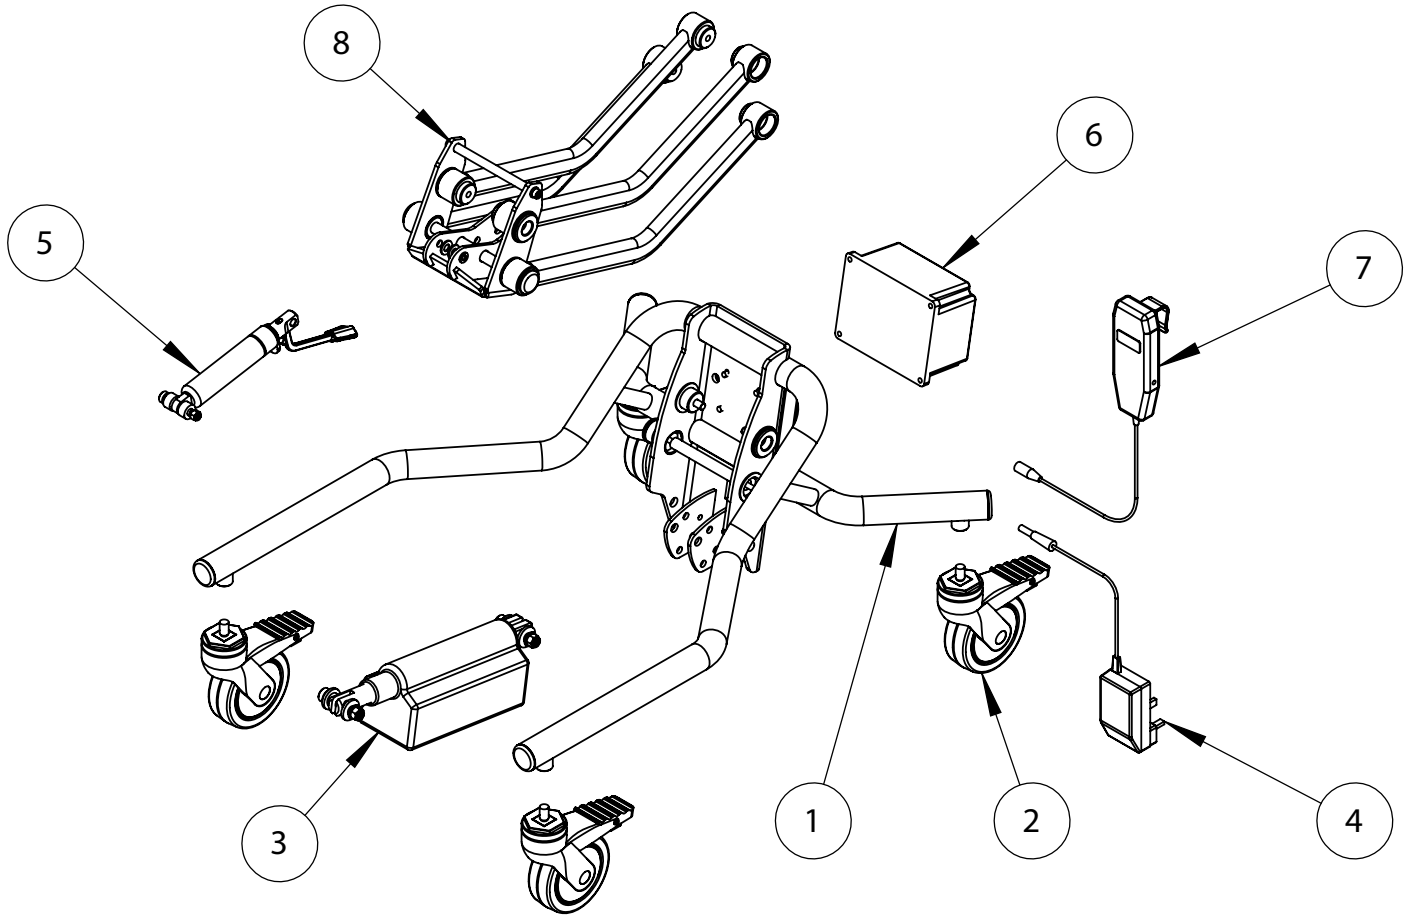

## Contoured Advanced Seat - Hi Low Frame Power

Pos.	Leckey Code	Description	Qty	Compatible with		
				Size 1	Size 2	Size 3
1	102-1693	Chassis Welded Assy Size 1&2	1	✓	✓	
1	102-2693	Chassis Welded Assy Size 3	1			✓
2	IA13	Castor	4	✓	✓	✓
3	102-1694	Actuator Assy	1	✓	✓	✓
4	SI74	Charger UK	1	✓	✓	✓
4	SI125	Charger EUR	1	✓	✓	✓
4	SI126	Charger USA/JAPAN	1	✓	✓	✓
4	SI127	Charger AUS	1	✓	✓	✓
5	102-1695	500N Blocolift Size 1&2 Assy	1	✓	✓	
5	102-1696	800N Blocolift Size 3 Assy	1			✓
6	SI64	Battery	1	✓	✓	✓
7	SI67	Handset	1	✓	✓	✓
8	117-651	Lever Arm Assembly Size 1-3	1	✓	✓	✓