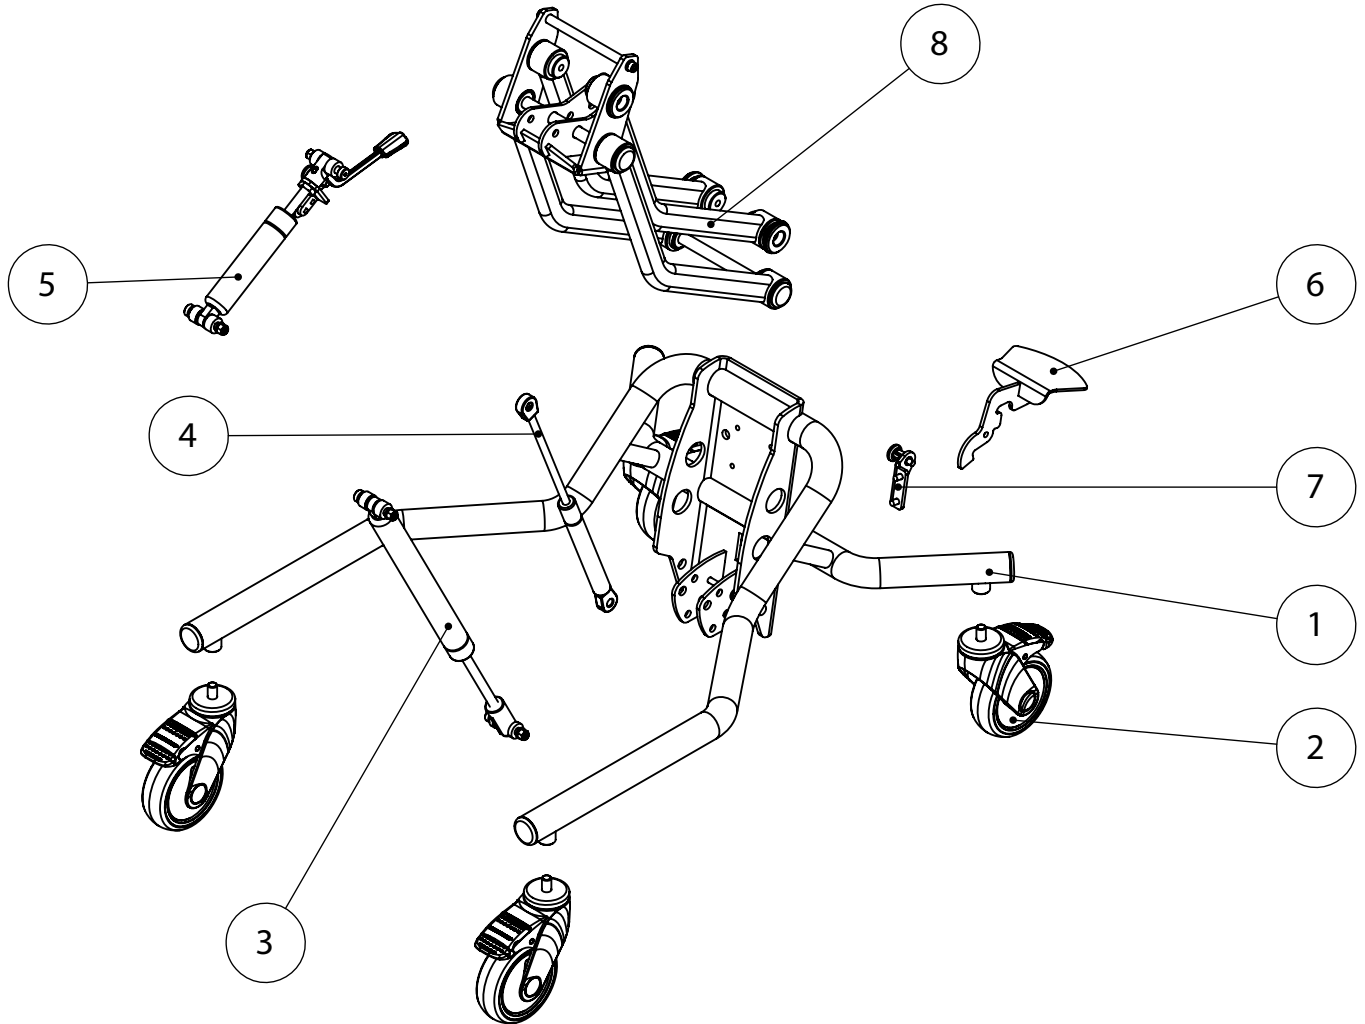

Contoured Advanced Seat - Manual Chassis

Pos.	Leckey Code	Description	Qty	Compatible with		
				Size 1	Size 2	Size 3
1	102-1693	Chassis Welded Assy Size 1&2	1	✓	✓	
1	102-2693	Chassis Welded Assy Size 3	1			✓
2	IA13	Castor	4	✓	✓	✓
3	102-1698	1200N Liftomat Shock Size 1-3 Assy	1	✓	✓	✓
4	102-1699	100N Liftomat Shock Size 2-3 Assy	1		✓	✓
5	102-1695	500N Blocolift Size 1&2 Assy	1	✓	✓	
5	102-1696	800N Blocolift Size 3 Assy	1			✓
6	102-1692	Short Foot Pedal	1	✓	✓	✓
7	102-1761	Locking Pin Assy	1	✓	✓	✓
8	117-651	Lever Arm Assembly Size 1-3	1	✓	✓	✓