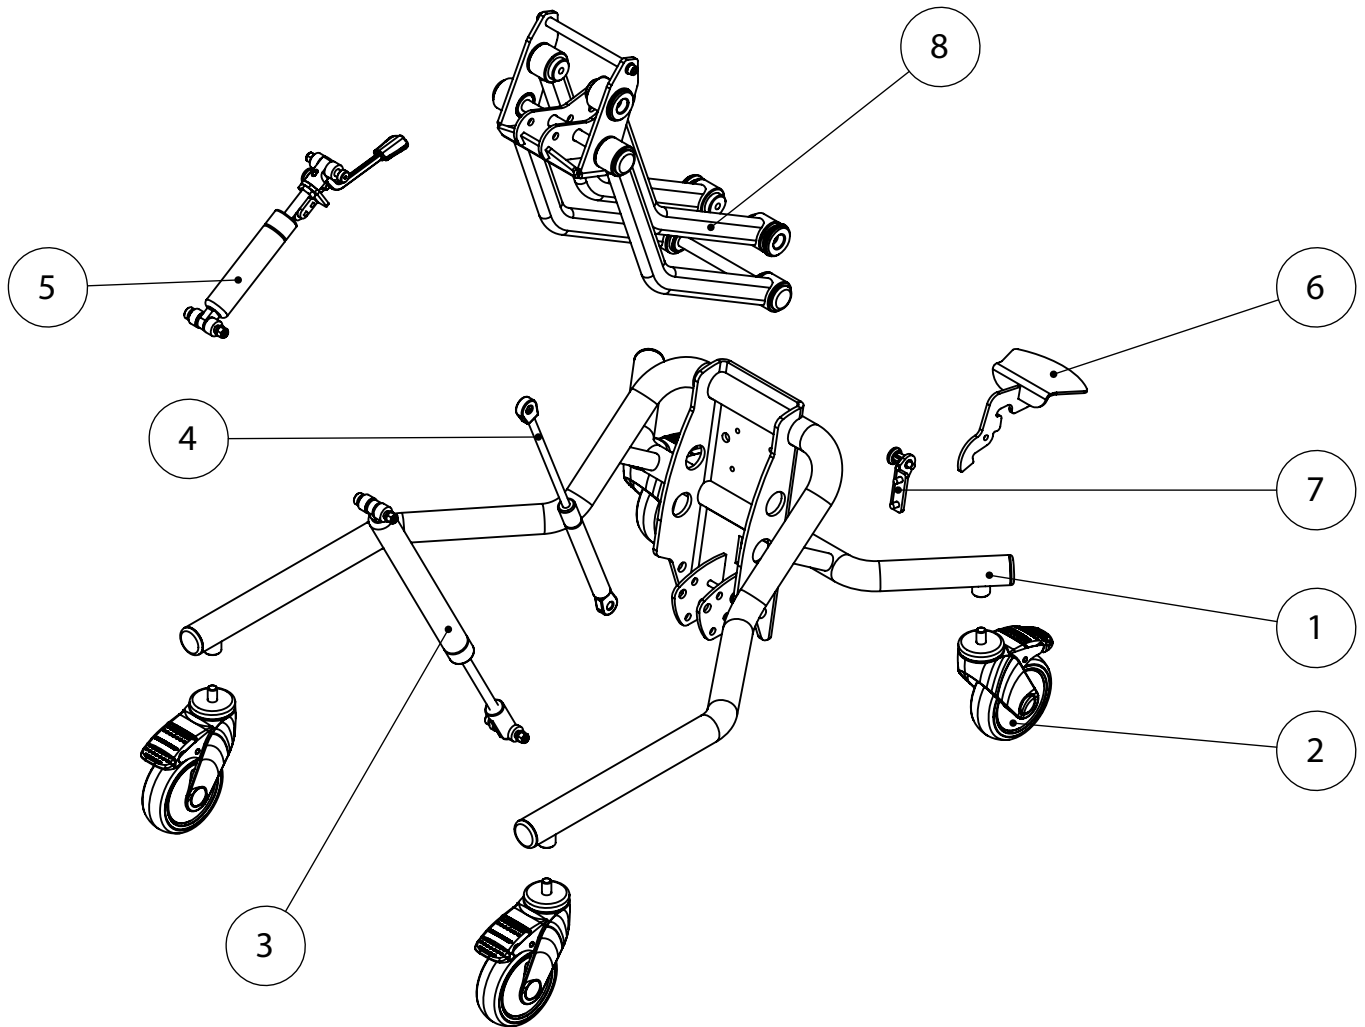

Contoured Advanced Seat - Manual Chassis

Pos.	Leckey Code	Description	Qty	Compatible with		
				Size 1	Size 2	Size 3
1	102-1693	Chassis Welded Assy Size 1&2	1	✓	✓	
1	102-2693	Chassis Welded Assy Size 3	1			✓
2	IA13	Castor	4	✓	✓	✓
3	102-1698	1200N Liftomat Shock Size 1-3 Assy	1	✓	✓	✓
4	102-1699	100N Liftomat Shock Size 2-3 Assy	1		✓	✓
5	102-1695	500N Blocolift Size 1&2 Assy	1	✓	✓	
5	102-1696	800N Blocolift Size 3 Assy	1			✓
6	102-1692	Short Foot Pedal	1	✓	✓	✓
7	102-1761	Locking Pin Assy	1	✓	✓	✓
8	117-651	Lever Arm Assembly Size 1-3	1	✓	✓	✓