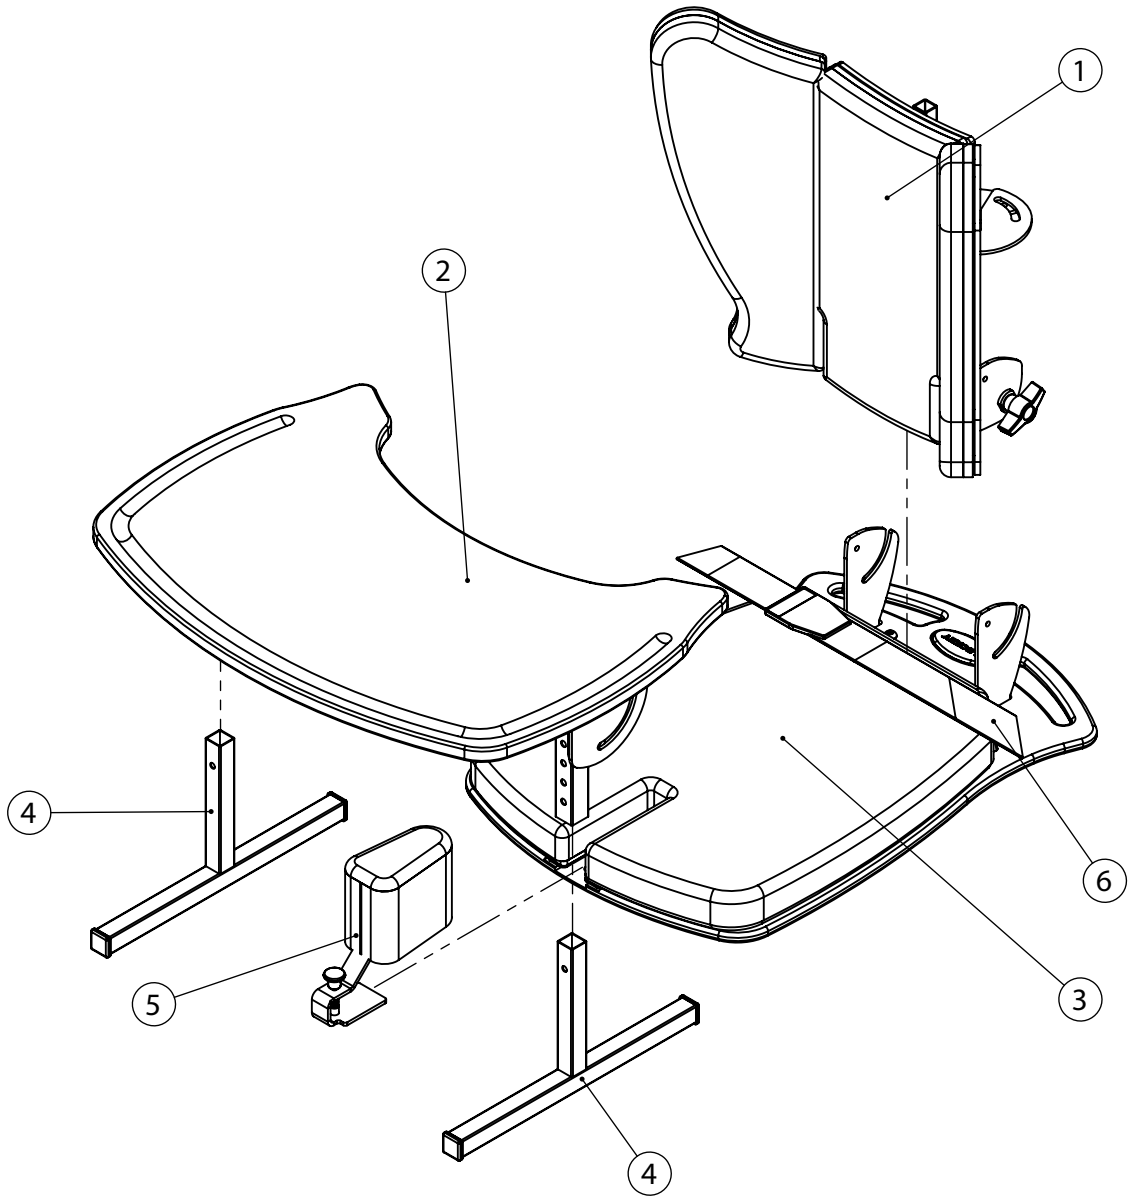

Corner Sitter

Pos.	Leckey Code	Description	Qty	Compatible with		
				Size 1	Size 2	Size 3
1	104-1965-XX	Backrest Assembly Complete Size 1	1	✓		
1	104-2965-XX	Backrest Assembly Complete Size 2	1		✓	
1	104-3965-XX	Backrest Assembly Complete Size 3	1			✓
2	104-1949	Tray Assembly Size 1	1	✓		
2	104-2949	Tray Assembly Size 2	1		✓	
2	104-3949	Tray Assembly Size 3	1			✓
3	104-1967-XX	Seat Base Assembly Size 1	1	✓		
3	104-2967-XX	Seat Base Assembly Size 1	1		✓	
3	104-3967-XX	Seat Base Assembly Size 1	1			✓

Corner Sitter

Pos.	Leckey Code	Description	Qty	Compatible with		
				Size 1	Size 2	Size 3
4	104-1614	Tray Leg	1	✓	✓	✓
5	104-1925-XX	Pommel Assembly Size 1 & 2	1	✓	✓	
5	104-3925-XX	Pommel Assembly Size 3	1			✓
6	104-1918	Lcs Lap Belt Size 1	1	✓		
6	104-2918	Lcs Lap Belt Size 2 & 3	1		✓	✓
	LCS	Corner Sitter Care Kit	1	✓	✓	✓
