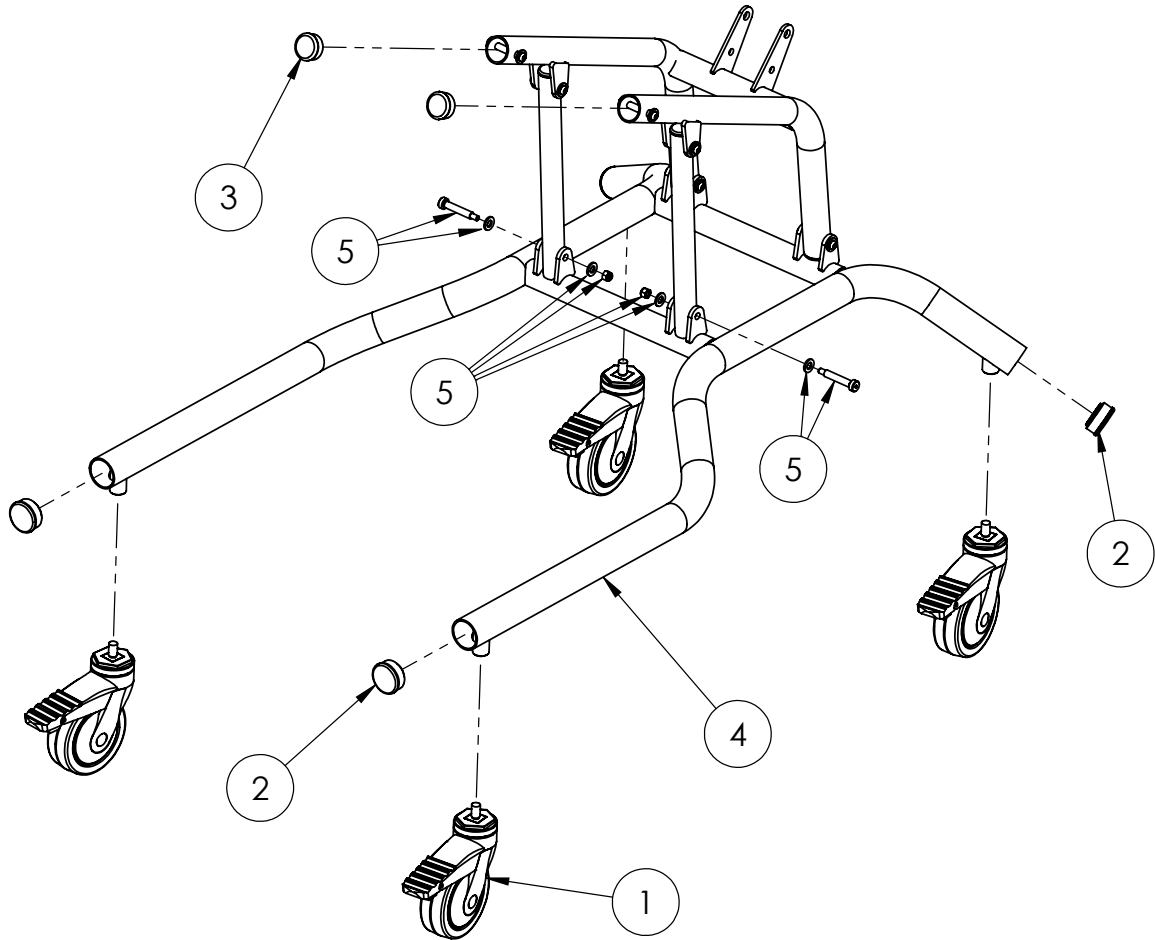

## Chassis Assembly

Pos.	Leckey Code	Description	Qty	Compatible with	
				Size 1	Size 2
1	IA13	BLACK "LECKEY" TANG	4	✓	✓
2	SF56	1-1/2" RIBBED TUBE	4	✓	✓
3	SH62	1 1/4" ROUND BLACK	4	✓	✓
4	143-9000	CHASSIS ASSEMBLY - SIZE 1	1	✓	
4	143-9002	CHASSIS ASSEMBLY - SIZE 2	1		✓
5	143-9001	CHASSIS FIXINGS KIT	1	✓	✓