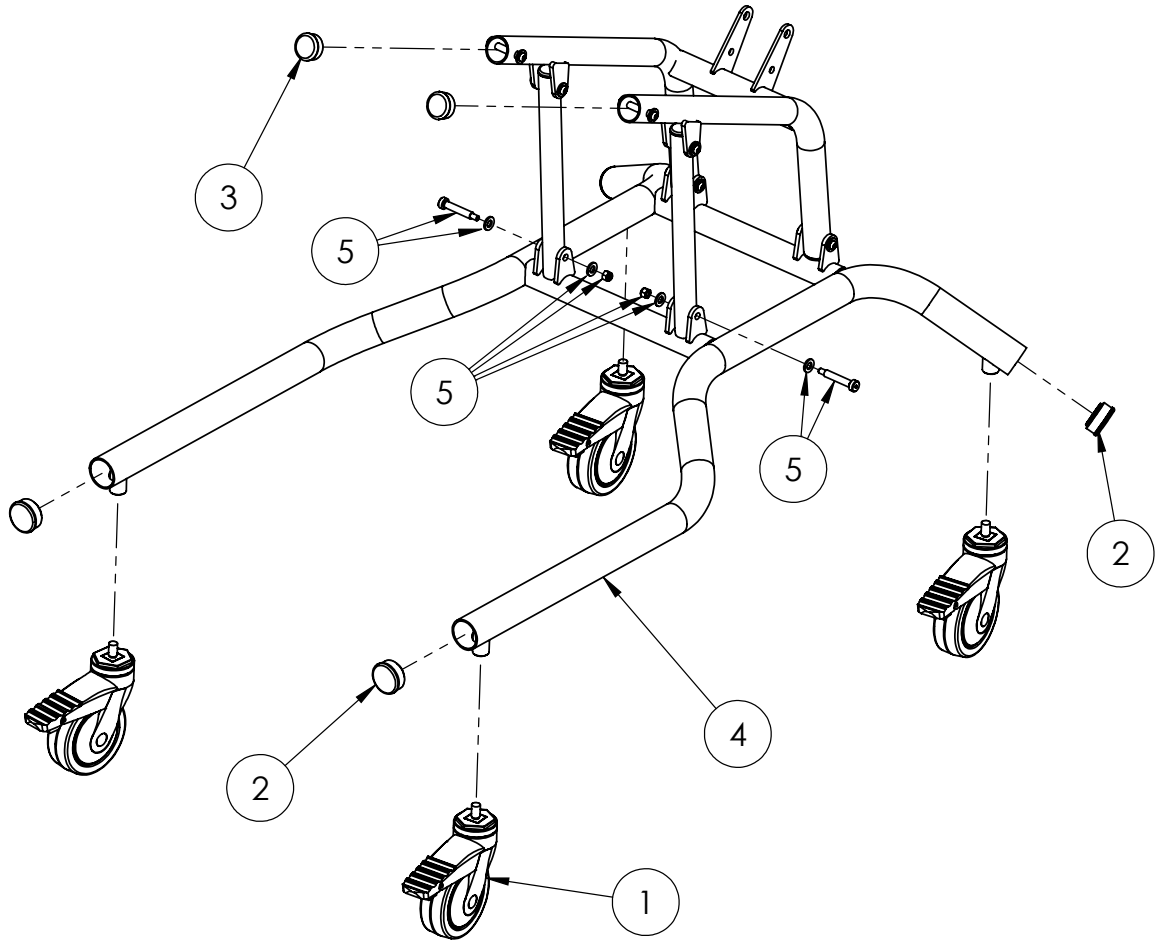

Chassis Assembly

Pos.	Leckey Code	Description	Qty	Compatible with	
				Size 1	Size 2
1	IA13	BLACK "LECKEY" TANG	4	✓	✓
2	SF56	1-1/2" RIBBED TUBE	4	✓	✓
3	SH62	1 1/4" ROUND BLACK	4	✓	✓
4	143-9000	CHASSIS ASSEMBLY - SIZE 1	1	✓	
4	143-9002	CHASSIS ASSEMBLY - SIZE 2	1		✓
5	143-9001	CHASSIS FIXINGS KIT	1	✓	✓