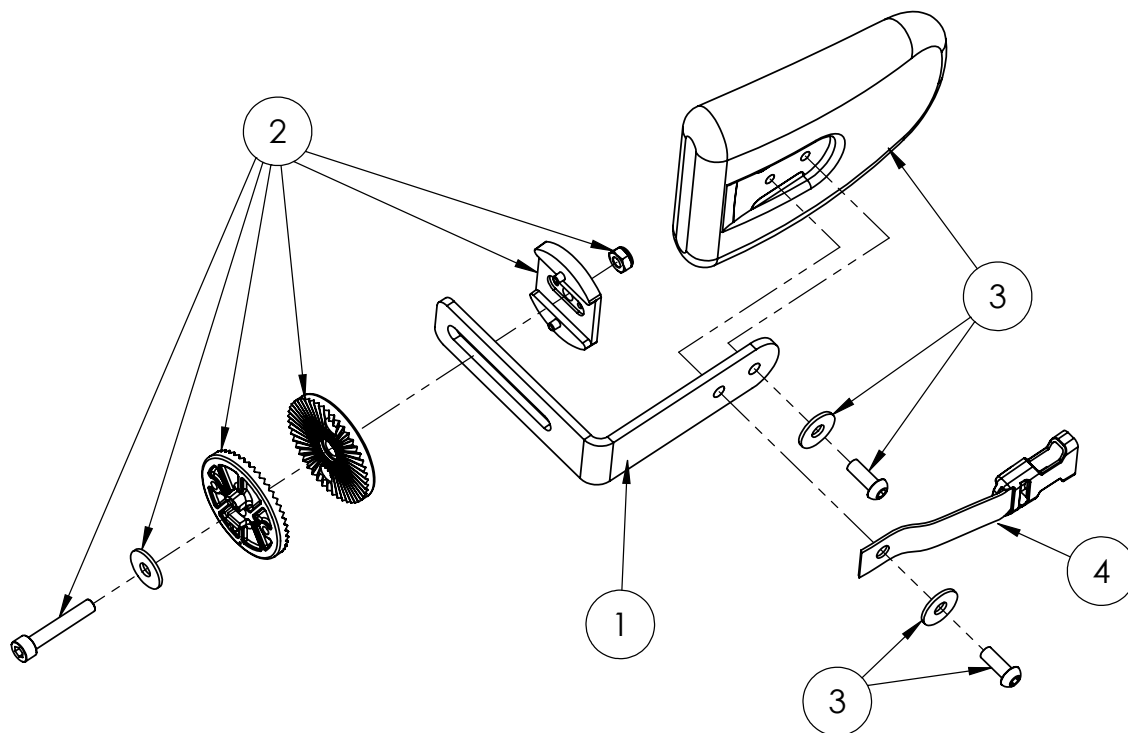

Chest Lateral Assembly (pair)

Pos.	Leckey Code	Description	Qty	Compatible with	
				Size 1	Size 2
1	143-1144	CHEST LATERAL BRACKET	2	✓	✓
2	143-9041	ANGLE ADJUST FIXINGS KIT	2	✓	✓
3	143-9042	LATERAL ASSEMBLY	2	✓	✓
4	143-1800	25MM BUCKLE ASSY	2	✓	✓