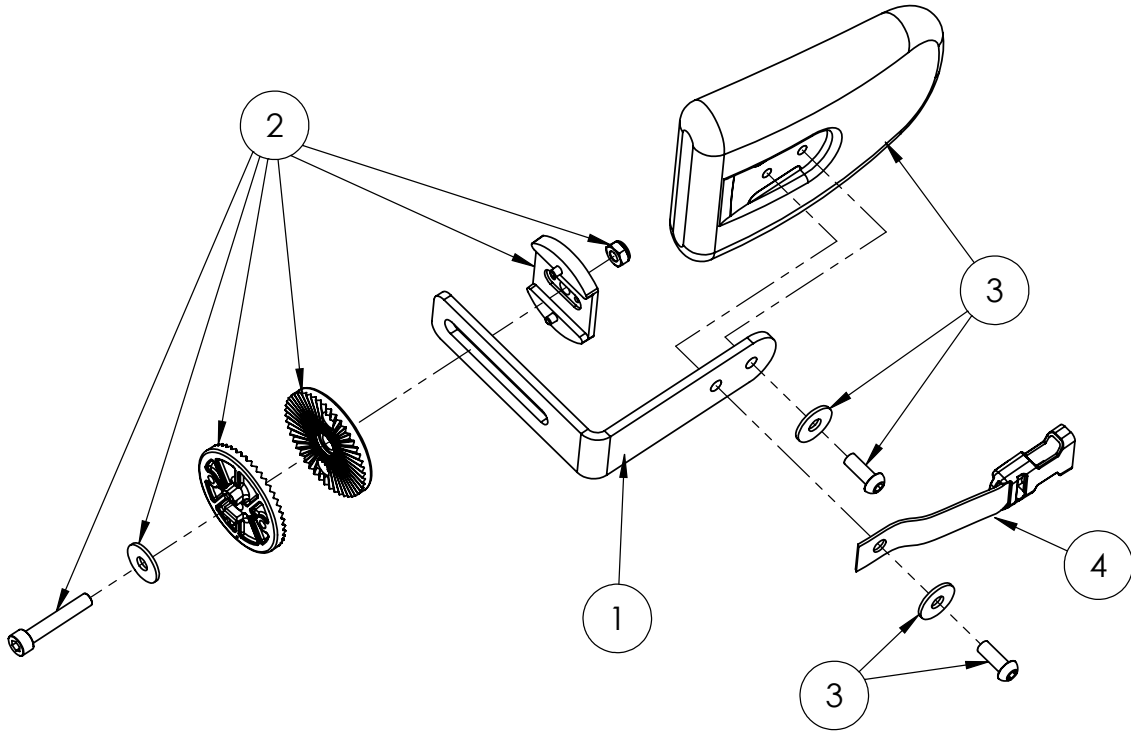

Chest Lateral Assembly (pair)

Pos.	Leckey Code	Description	Qty	Compatible with	
				Size 1	Size 2
1	143-1144	CHEST LATERAL BRACKET	2	✓	✓
2	143-9041	ANGLE ADJUST FIXINGS KIT	2	✓	✓
3	143-9042	LATERAL ASSEMBLY	2	✓	✓
4	143-1800	25MM BUCKLE ASSY	2	✓	✓