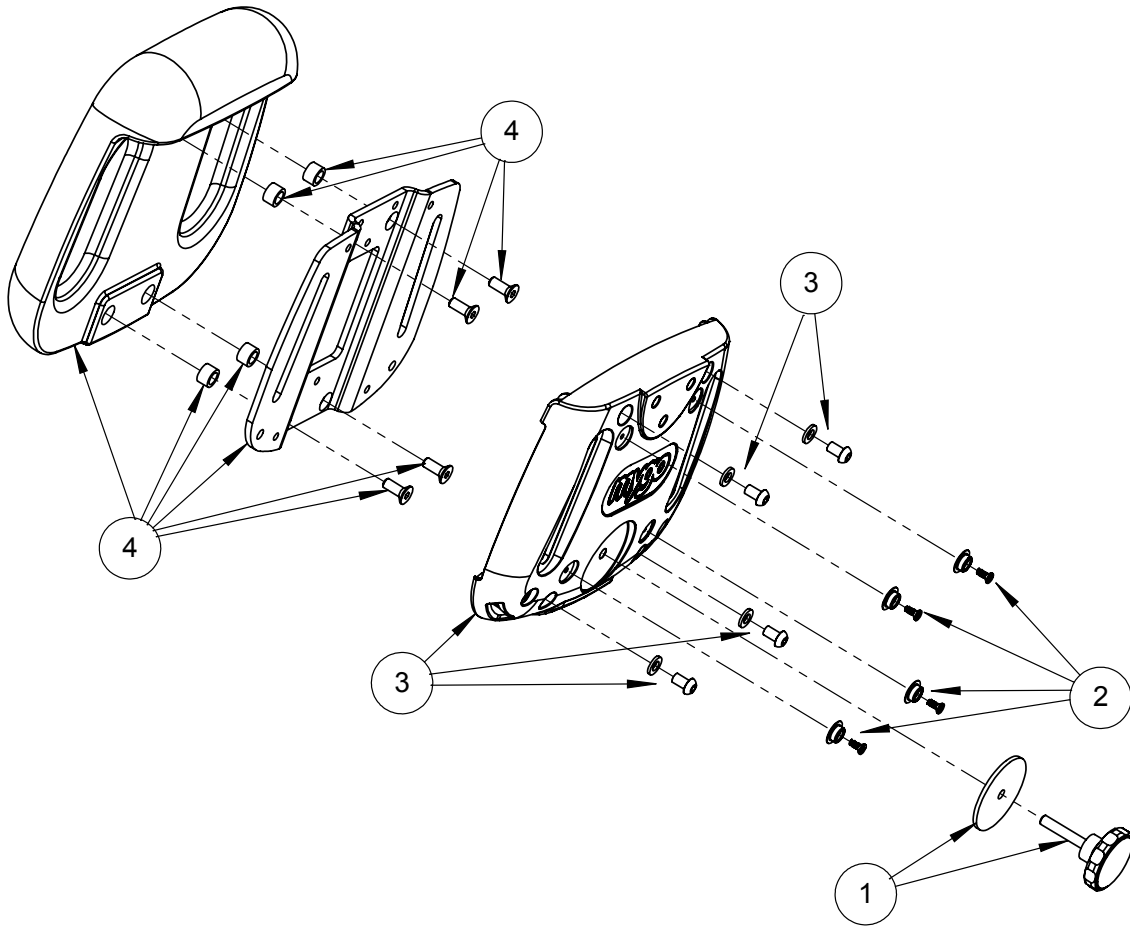

Chest Pad Assembly

Pos.	Leckey Code	Description	Qty	Compatible with	
				Size 1	Size 2
1	143-9028	CHEST HEIGHT ADJUST FIXINGS KIT	1	✓	✓
2	143-9029	UPHOLSTERY FIXING STUD KIT	1	✓	✓
3	143-9030	CHEST SHROUD ASSY - SIZE 1	1	✓	
3	143-9032	CHEST SHROUD ASSY - SIZE 2	1		✓
4	143-9031	CHEST PAD ASSY - SIZE 1	1	✓	
4	143-9033	CHEST PAD ASSY - SIZE 2	1		✓