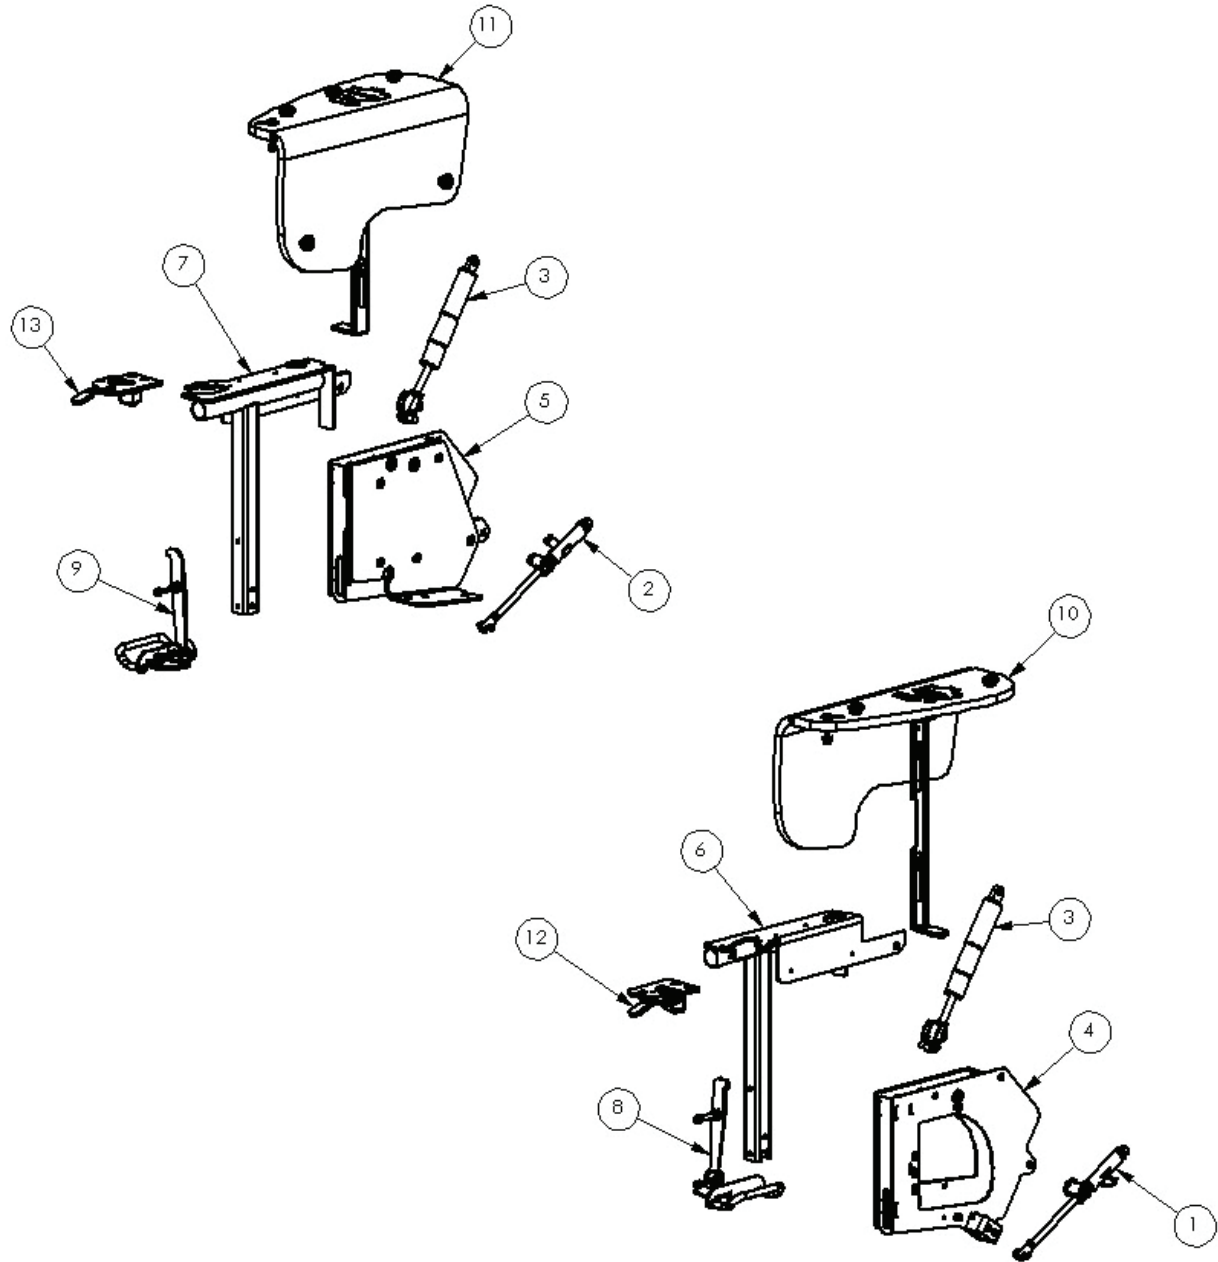

Comfee Armrests

Comfee Armrests

| Pos. | Leckey Code | Description | Qty | Compatible with | | |
|------|-------------|------------------------|-----|-----------------|--------|--------|
| | | | | Size 1 | Size 2 | Size 3 |
| 1 | 149-1980 | Mechlock Assy LHS | 1 | ✓ | ✓ | ✓ |
| 2 | 149-1979 | Mechlock Assy RHS | 1 | ✓ | ✓ | ✓ |
| 3 | 149-1981 | Gas Spring Assy | 2 | ✓ | ✓ | ✓ |
| 4 | 149-1946 | Swinging Box LHS | 1 | ✓ | | |
| 4 | 149-2946 | Swinging Box LHS | 1 | | ✓ | |
| 4 | 149-3946 | Swinging Box LHS | 1 | ✓ | | ✓ |
| 5 | 149-1944 | Swinging Box RHS | 1 | ✓ | | |
| 5 | 149-2944 | Swinging Box RHS | 1 | | ✓ | |
| 5 | 149-3944 | Swinging Box RHS | 1 | ✓ | | |
| 6 | 149-1607 | Armrest Inner Assy LHS | 1 | ✓ | | |
| 6 | 149-2607 | Armrest Inner Assy LHS | 1 | | ✓ | |
| 6 | 149-3607 | Armrest Inner Assy LHS | 1 | ✓ | | |
| 7 | 149-1608 | Armrest Inner Assy RHS | 1 | ✓ | | |
| 7 | 149-2608 | Armrest Inner Assy RHS | 1 | | ✓ | |
| 7 | 149-3608 | Armrest Inner Assy RHS | 1 | ✓ | | |
| 8 | 149-1945 | Height Latch Assy LHS | 1 | ✓ | | |
| 8 | 149-2945 | Height Latch Assy LHS | 1 | | ✓ | |
| 8 | 149-3945 | Height Latch Assy LHS | 1 | ✓ | | |
| 9 | 149-1943 | Height Latch Assy RHS | 1 | ✓ | | |
| 9 | 149-2943 | Height Latch Assy RHS | 1 | | ✓ | |
| 9 | 149-3943 | Height Latch Assy RHS | 1 | ✓ | | |
| 10 | 149-1985 | Armrest Assy LHS | 1 | ✓ | | |
| 10 | 149-2985 | Armrest Assy LHS | 1 | | ✓ | |
| 10 | 149-3985 | Armrest Assy LHS | 1 | ✓ | | |
| 11 | 149-1983 | Armrest Assy RHS | 1 | ✓ | | |
| 11 | 149-2983 | Armrest Assy RHS | 1 | | ✓ | |
| 11 | 149-3983 | Armrest Assy RHS | 1 | ✓ | | |
| 12 | 149-1988 | Tray Locking Assy LHS | 1 | ✓ | ✓ | ✓ |
| 13 | 149-1987 | Tray Locking Assy LHS | 1 | ✓ | ✓ | ✓ |