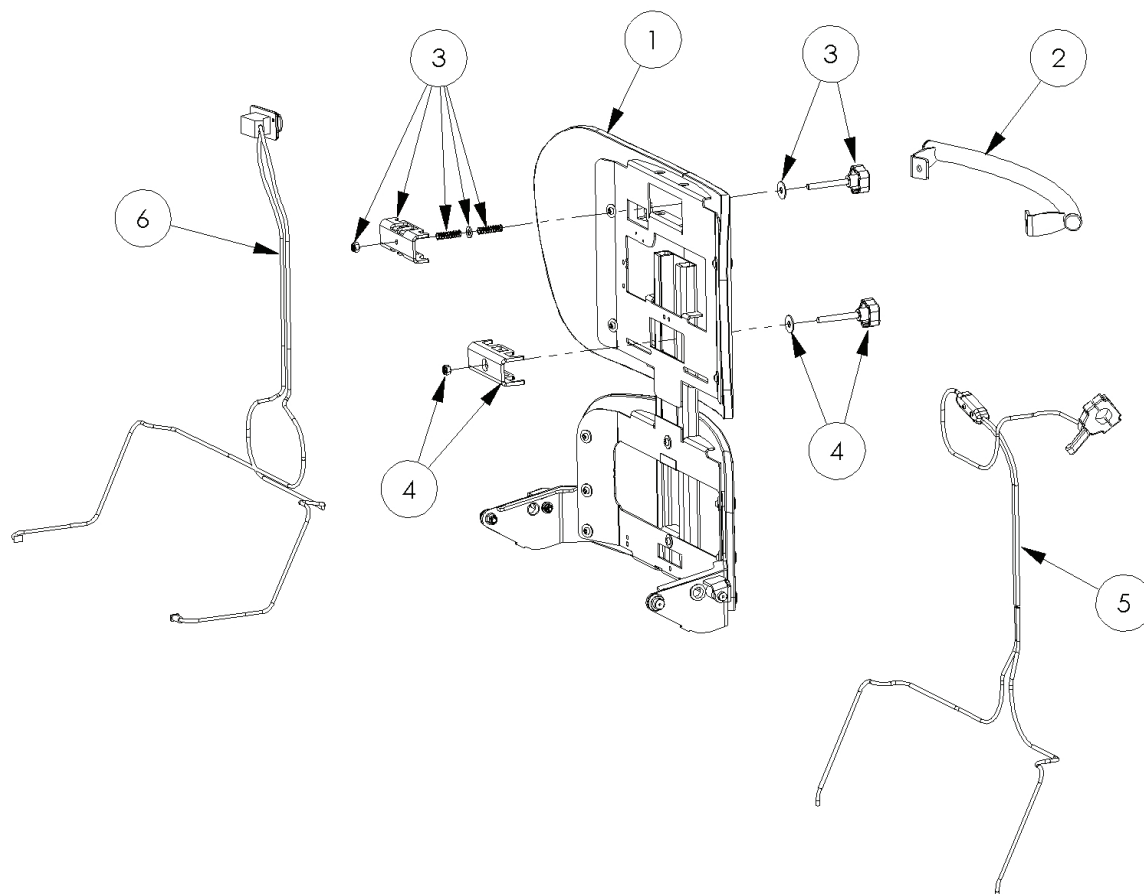

Comfee Backrests

Pos.	Leckey Code	Description	Qty	Compatible with		
				Size 1	Size 2	Size 3
1	149-1949	S1 Backrest One Piece Kit	1	✓		
2	149-1950	S1 Backrest Two Piece Kit	1	✓	✓	
3	149-2949	S2 Backrest One Piece Kit	1		✓	
4	149-2950	S2 Backrest Two Piece Kit	1			✓
4	149-3949	S3 Backrest One Piece Kit	1			✓
4	149-3950	S3 Backrest Two Piece Kit	1			✓
5	149-1951	Handle Bar Assembly	1	✓	✓	✓
5	149-1952	Headrest Clamp Kit	1	✓	✓	✓
5	149-1953	Backrest Height Clamp Kit	1	✓	✓	✓
6	149-2800	Gas Spring Cable for Backrest Angle	1	✓	✓	✓
6	SI161	Mechlok Cable for Tilt in Space	1	✓	✓	✓