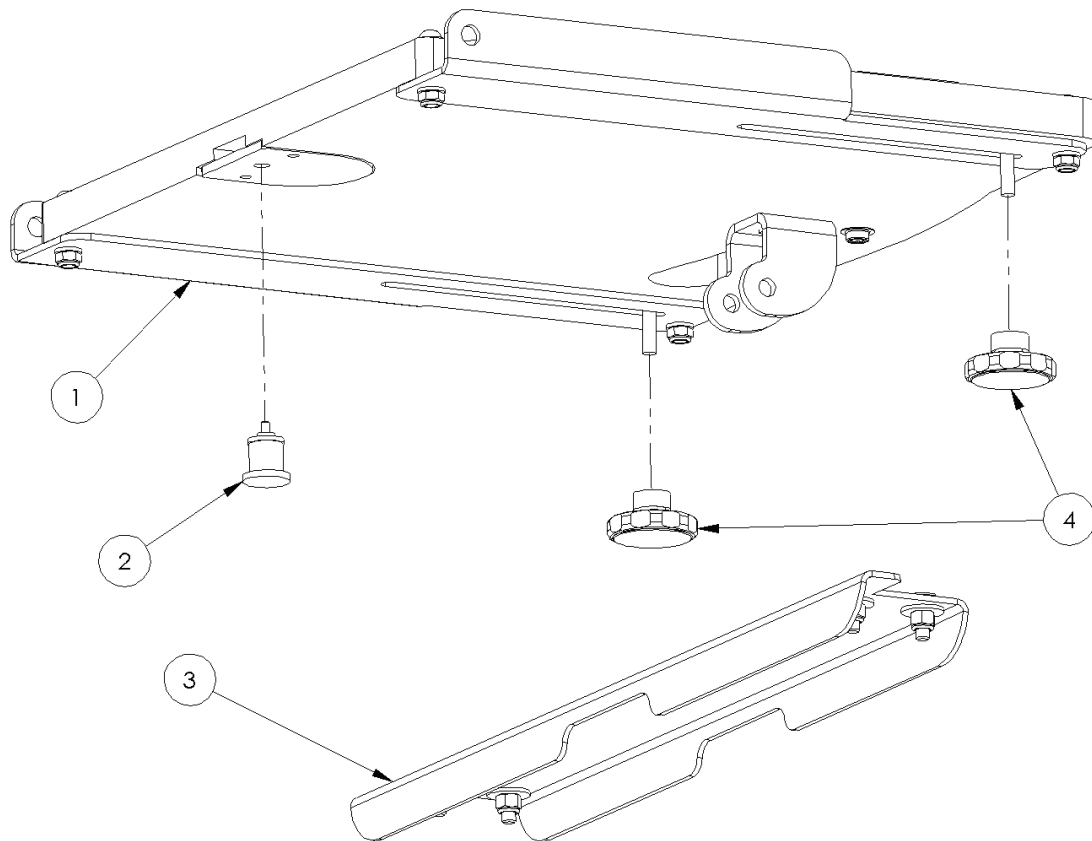

## Comfee Seat Base

Pos.	Leckey Code	Description	Qty	Compatible with		
				Size 1	Size 2	Size 3
1	149-1967	S1 Seat Base	1	✓		
1	149-2967	S2 Seat Base	1		✓	
1	149-3967	S3 Seat Base	1			✓
2	149-1968	Pommel Pull Pin	1	✓	✓	✓
3	149-1969	S1 Seat Horizontal	1	✓		
3	149-2969	S2 Seat Horizontal	1		✓	
3	149-3969	S3 Seat Horizontal	1			✓
4	149-1970	Seat Base Depth Knobs	1	✓	✓	✓