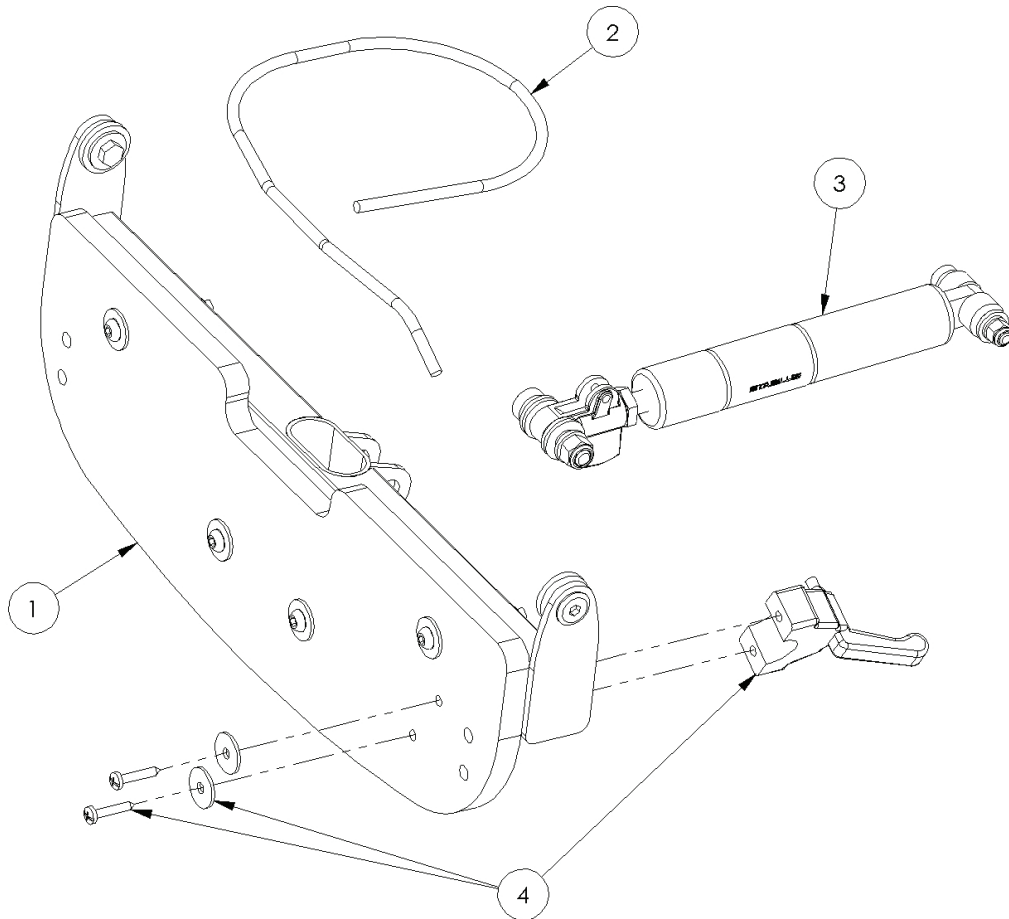

Comfee Calf Angle

Pos.	Leckey Code	Description	Qty	Compatible with		
				Size 1	Size 2	Size 3
1	149-1971	S1 Calf Assembly	1	✓		
1	149-2971	S2 Calf Assembly	1		✓	
1	149-3971	S3 Calf Assembly	1			✓
2	149-2801	Gas Spring Cable	1	✓	✓	✓
3	149-1989	S1 Calf Gas Spring Assy	1	✓		
3	149-2989	S2 & S3 Calf Gas Spring	1		✓	✓
4	149-1972	Calf Trigger	1	✓	✓	✓