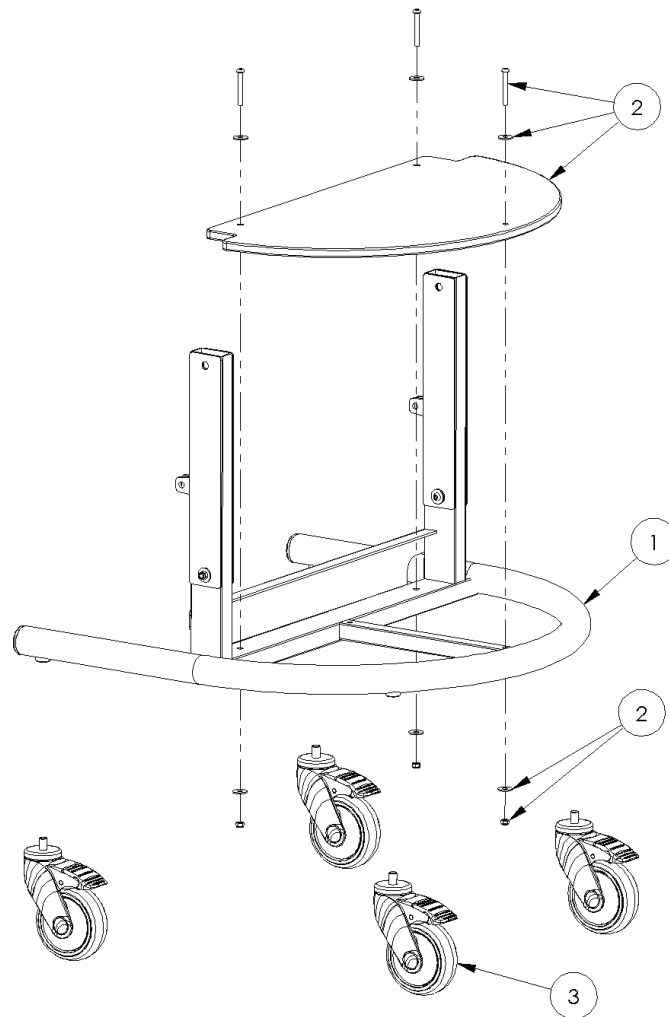

Comfee Chassis

Pos.	Leckey Code	Description	Qty	Compatible with		
				Size 1	Size 2	Size 3
1	149-1973	S1 Chassis Weld Assy	1	✓		
1	149-2973	S2 Chassis Weld Assy	1		✓	
1	149-3973	S3 Chassis Weld Assy	1			✓
2	149-1974	S1 Chassis Shelf	1	✓		
2	149-2974	S2 Chassis Shelf	1		✓	
2	149-3974	S3 Chassis Shelf	1			✓
3	IA13	4" Caster	4	✓	✓	✓