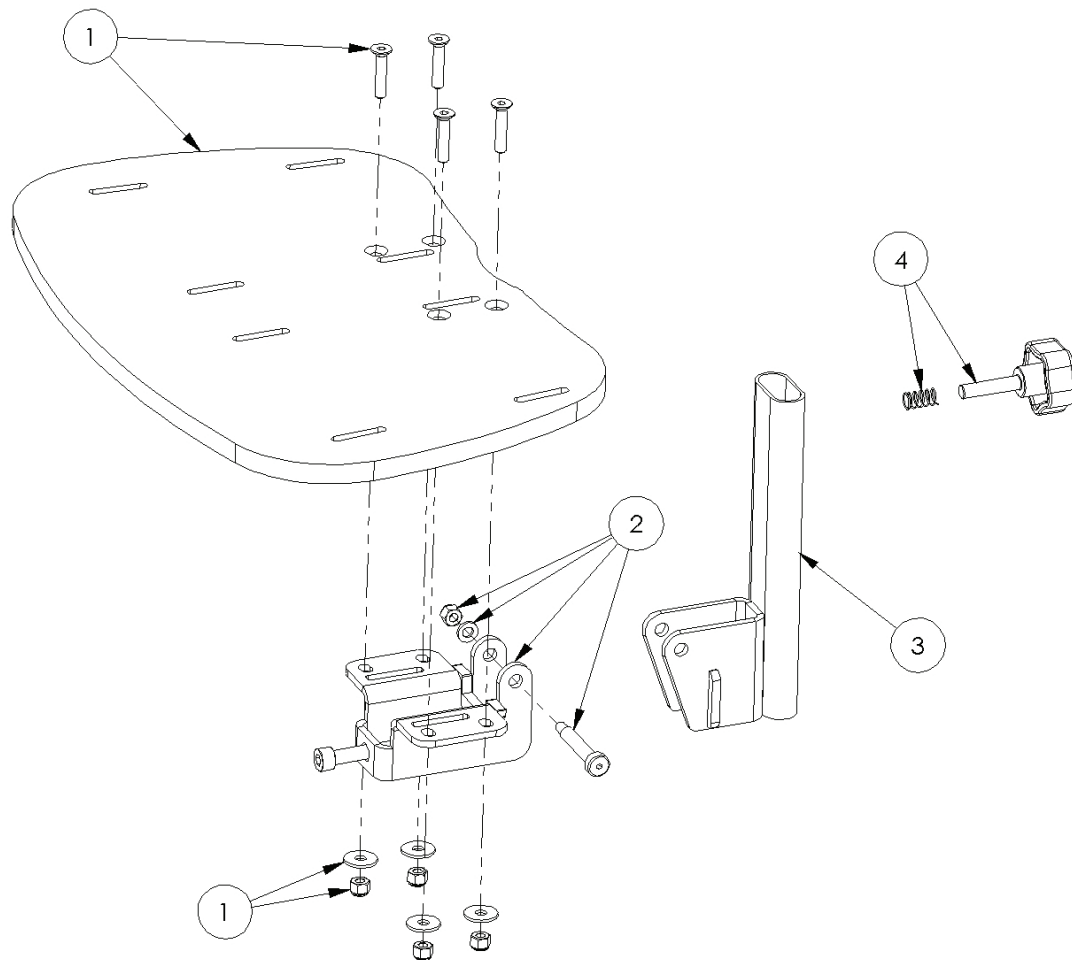

Comfee Footplate Assembly S1 & 2

Pos.	Leckey Code	Description	Qty	Compatible with	
				Size 1	Size 2
1	149-1963	S1 Footplate Assy	1	✓	
1	149-2963	S2 Footplate Assy	1		✓
2	149-1964	S1&S2 Footplate Bracket Assy	1	✓	✓
3	149-1177	S1 Footplate Stem	1	✓	
3	149-2618	S2 Footplate Stem	1		✓
4	149-1966	S1&S2 Stem Knob	1	✓	✓