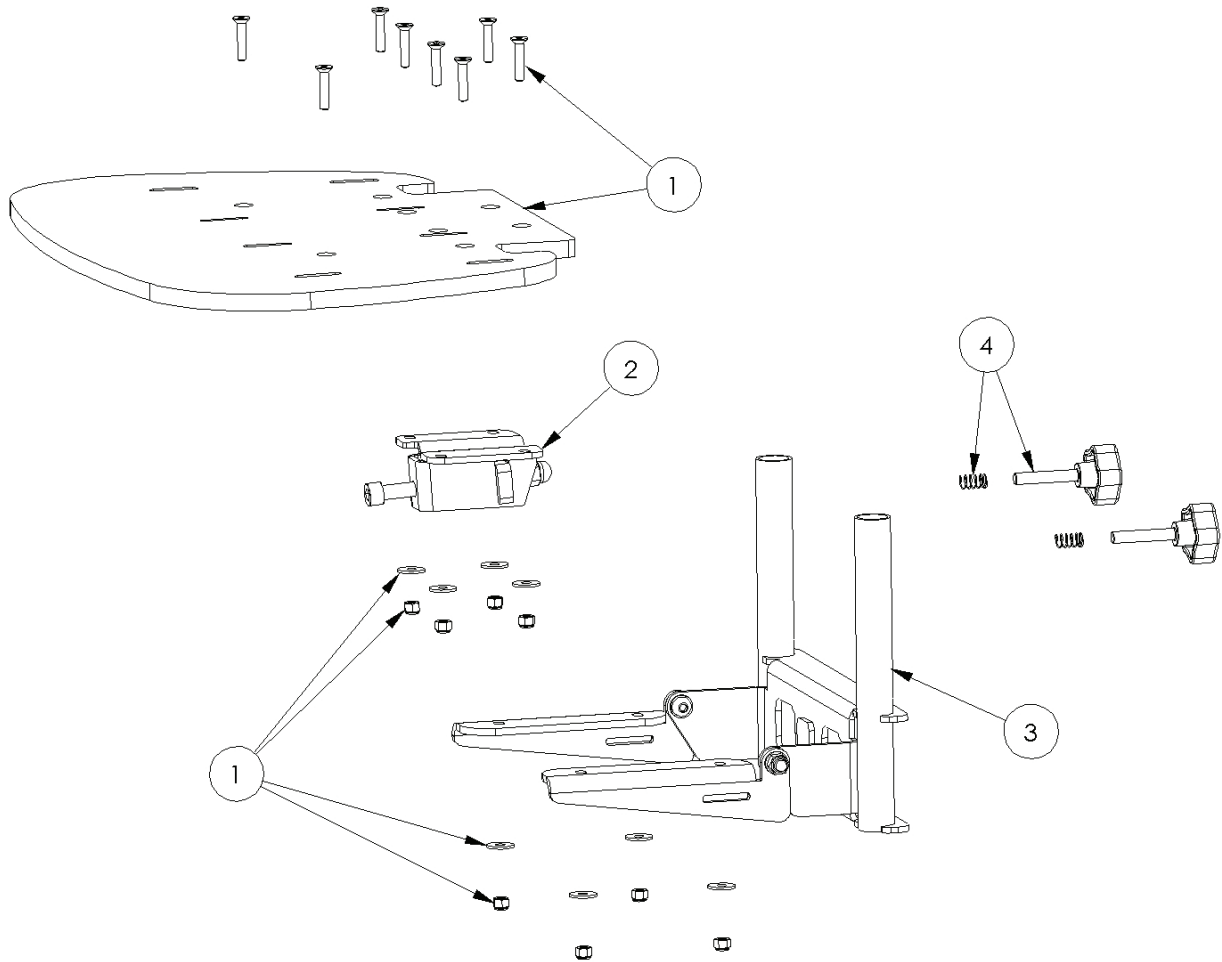

Comfee Footplate Assembly S3

| Pos. | Lecky Code | Description | Qty | Compatible with Size 3 |
|------|------------|---------------------------|-----|------------------------|
| 1 | 149-3963 | S3 Footplate Assy | 1 | ✓ |
| 2 | 149-3964 | S3 Footplate Bracket Assy | 1 | ✓ |
| 3 | 149-3965 | S3 Footplate Stem Assy | 1 | ✓ |
| 4 | 149-3966 | S3 Stem Knob | 1 | ✓ |