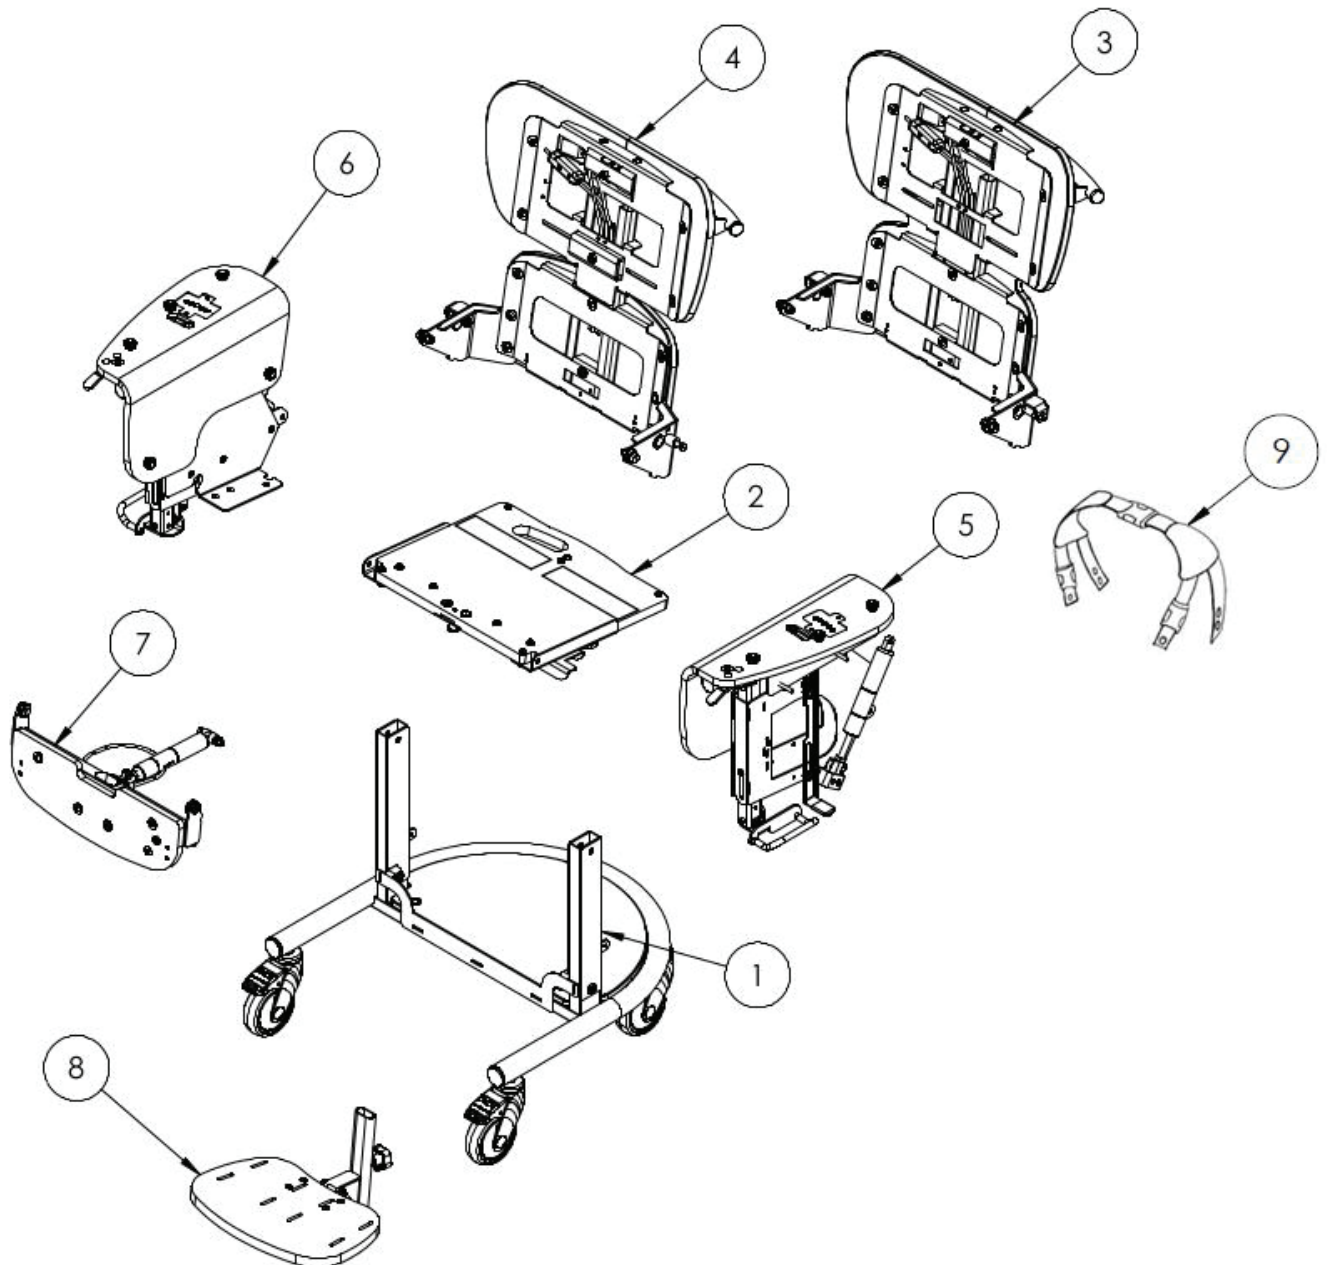

Comfee Main Assembly

Comfee Main Assembly

Pos.	Leckey Code	Description	Qty	Compatible with		
				Size 1	Size 2	Size 3
1	149-1996	S1 Chassis Assembly	1	✓		
1	149-2996	S2 Chassis Assembly	1		✓	
1	149-3996	S3 Chassis Assembly	1			✓
2	149-1997	S1 Seat Base Assembly	1	✓		
2	149-2997	S2 Seat Base Assembly	1		✓	
2	149-3997	S3 Seat Base Assembly	1			✓
3	149-1735	S1 One Piece Backrest Assembly	1	✓		
3	149-2735	S2 One Piece Backrest Assembly	1		✓	
3	149-3735	S3 One Piece Backrest Assembly	1			✓
4	149-1612	S1 Two Piece Backrest Assembly	1	✓		
4	149-2612	S2 Two Piece Backrest Assembly	1		✓	
4	149-3612	S3 Two Piece Backrest Assembly	1			✓
5	149-1993	S1 LHS Armrest Assembly	1	✓		
5	149-2993	S2 LHS Armrest Assembly	1		✓	
5	149-3993	S3 LHS Armrest Assembly	1			✓
6	149-1992	S1 RHS Armrest Assembly	1	✓		
6	149-2992	S2 RHS Armrest Assembly	1		✓	
6	149-3992	S3 RHS Armrest Assembly	1			✓
7	149-1995	S1 Calf Support Assembly	1	✓		
7	149-2995	S2 Calf Support Assembly	1		✓	
7	149-3995	S3 Calf Support Assembly	1			✓
8	149-1905-XX	S1 Padded Footplate (Cover included)	1	✓		
8	149-2905-XX	S2 Padded Footplate (Cover included)	1		✓	
8	149-3905-XX	S3 Padded Footplate (Cover included)	1			✓
9	149-1904	S1 4 Point Pelvic Belt	1	✓		
9	149-2904	S2 4 Point Pelvic Belt	1		✓	
9	149-3904	S3 4 Point Pelvic Belt	1			✓