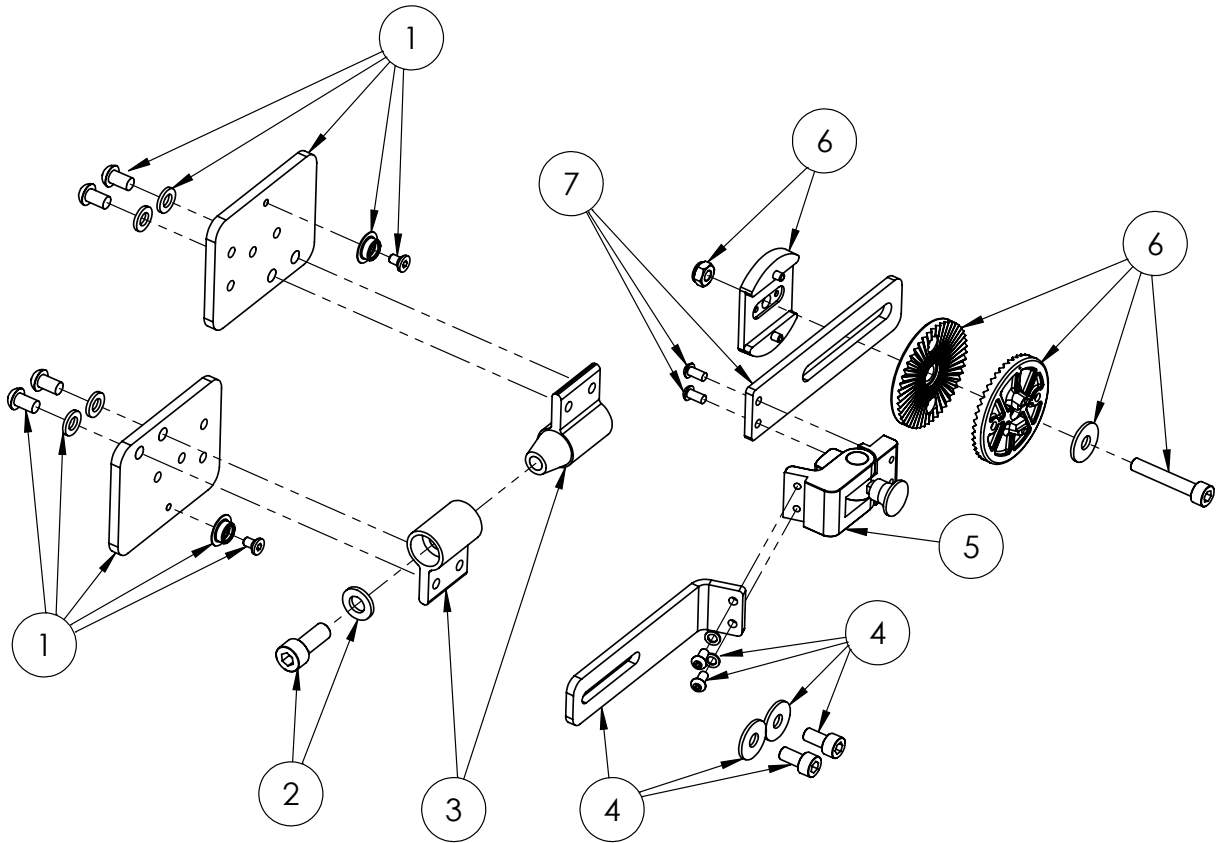

Complex Chest Laterals Assembly (Left or Right)

Pos.	Leckey Code	Description	Qty	Compatible with	
				Size 1	Size 2
1	143-9048	COMPLEX LATERAL PLATE ASSY	2	✓	✓
2	143-9049	FIXINGS KIT	1	✓	✓
3	143-9050	TAPERLOCK ASSY	1	✓	✓
4	143-9051	LATERAL ATTACHMENT ASSY	1	✓	✓
5	117-824	FLIP AWAY LATERAL	1	✓	✓
6	143-9052	ANGLE ADJUST FIXINGS KIT	1	✓	✓
7	143-9053	ANGLE ADJUST BRACKET ASSY	1	✓	✓
8	133-726	LAT & BRK COVERS - NOT SHOWN	1	✓	✓
9	137-293	COMPLEX LAT COVER - NOT SHOWN	1	✓	✓