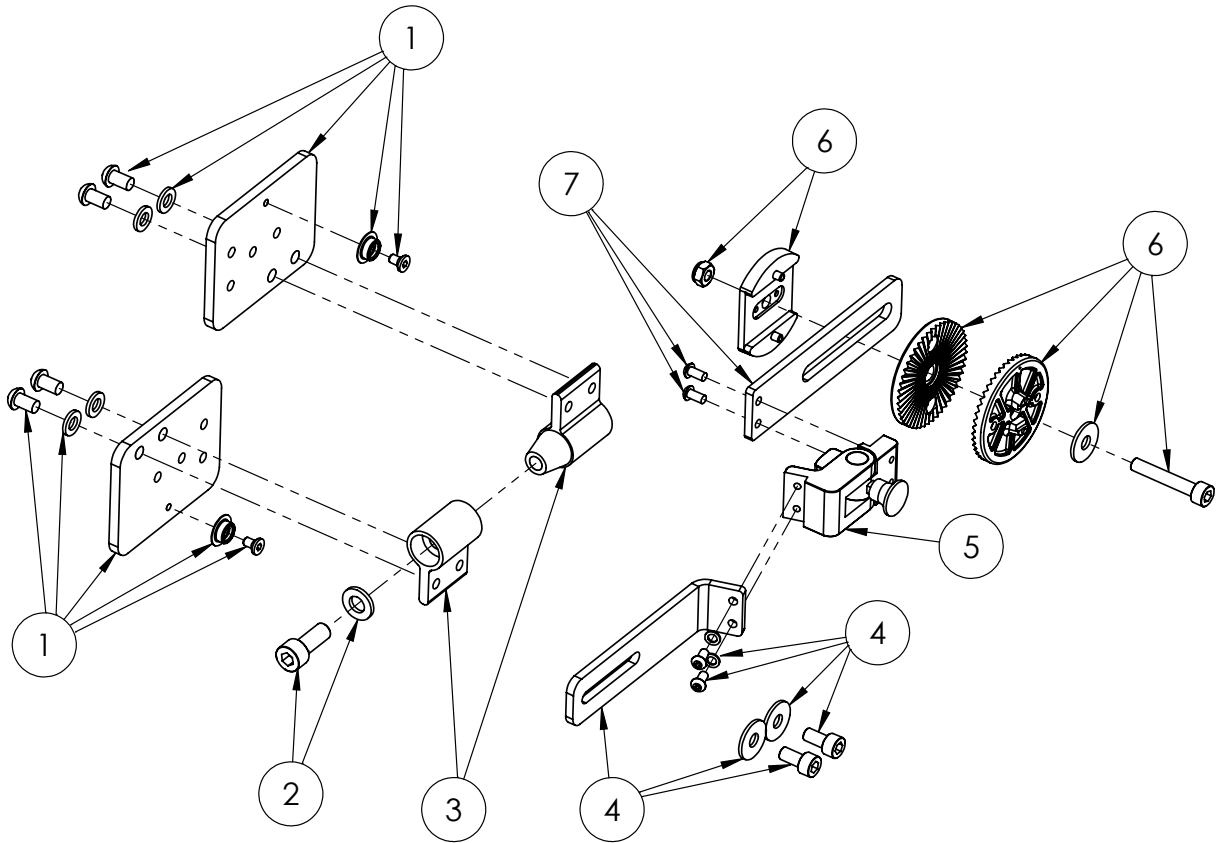

## Complex Chest Laterals Assembly (Left or Right)

Pos.	Leckey Code	Description	Qty	Compatible with	
				Size 1	Size 2
1	143-9048	COMPLEX LATERAL PLATE ASSY	2	✓	✓
2	143-9049	FIXINGS KIT	1	✓	✓
3	143-9050	TAPERLOCK ASSY	1	✓	✓
4	143-9051	LATERAL ATTACHMENT ASSY	1	✓	✓
5	117-824	FLIP AWAY LATERAL	1	✓	✓
6	143-9052	ANGLE ADJUST FIXINGS KIT	1	✓	✓
7	143-9053	ANGLE ADJUST BRACKET ASSY	1	✓	✓
8	133-726	LAT & BRK COVERS - NOT SHOWN	1	✓	✓
9	137-293	COMPLEX LAT COVER - NOT SHOWN	1	✓	✓