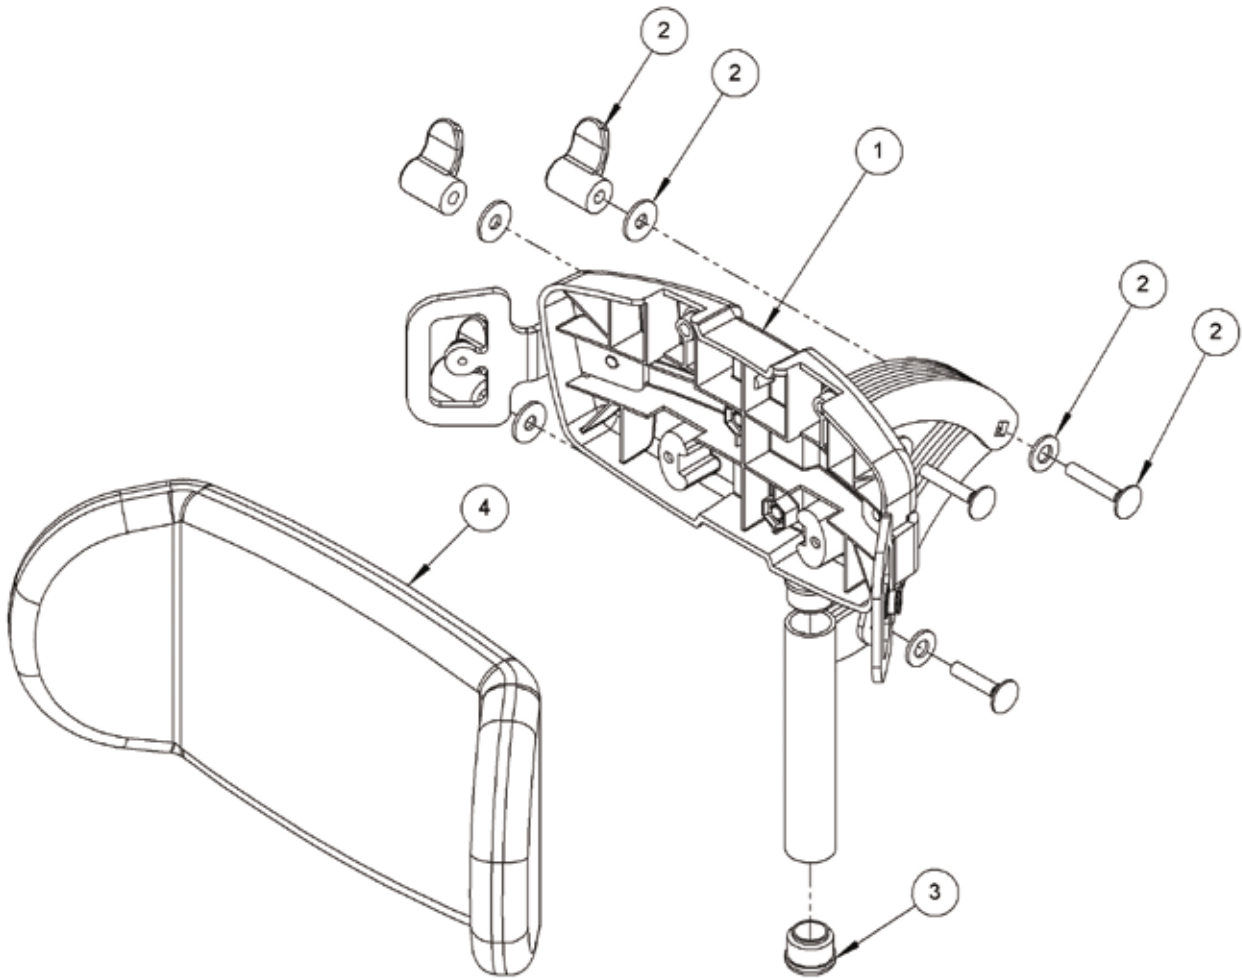

Contoured Headrest

Pos.	Leckey Code	Description	Qty	Compatible with	
				Size 1	Size 2
1	120-859	CONTOURED HEADREST (HARDWARE ONLY)	1	✓	✓
2	137-9015	WING NUT ASSY	3	✓	✓
3	SF53	ROUND TUBE INSERT	2	✓	✓
4	137-800-05	HEADREST CUSHION & COVER (STANDARD BLACK)	1	✓	✓
4	143-1787	HEADREST CUSHION & COVER (INFECTION CONTROL)	1	✓	✓