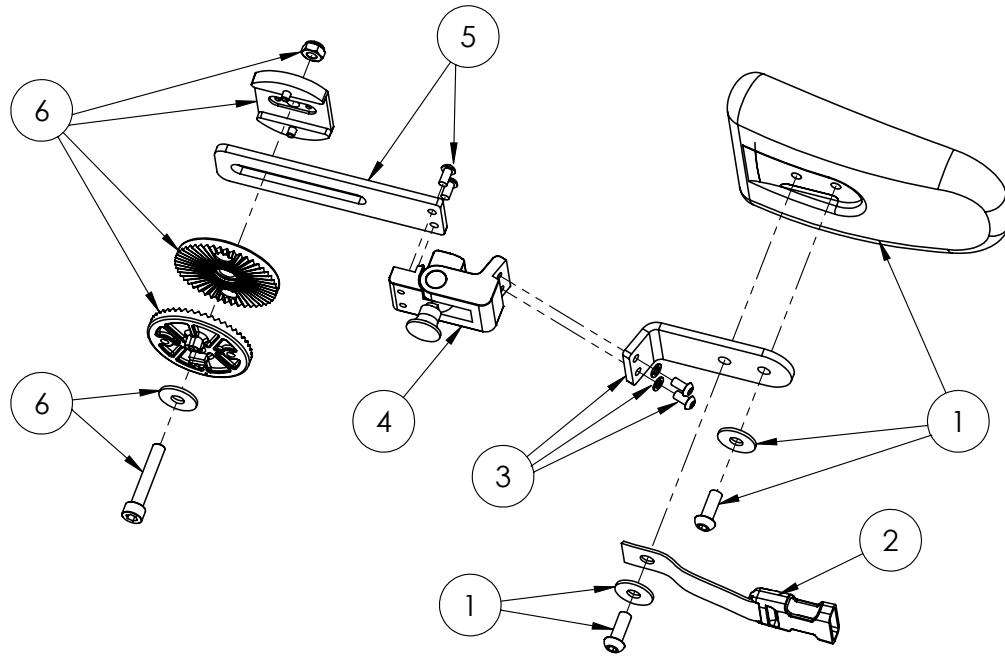

Flip Away Chest Laterals Assembly (pair)

Pos.	Leckey Code	Description	Qty	Compatible with	
				Size 1	Size 2
1	143-9044	LATERAL ASSEMBLY	2	✓	✓
2	143-1800	25MM BUCKLE ASSY	2	✓	✓
3	143-9045	LATERAL ATTACHMENT ASSY	2	✓	✓
4	117-824	FLIP AWAY LATERAL	2	✓	✓
5	143-9046	ANGLE ADJUST BRACKET ASSY	2	✓	✓
6	143-9047	ANGLE ADJUST FIXINGS KIT	2	✓	✓
7	133-726	LAT & BRK COVERS - NOT SHOWN	2	✓	✓