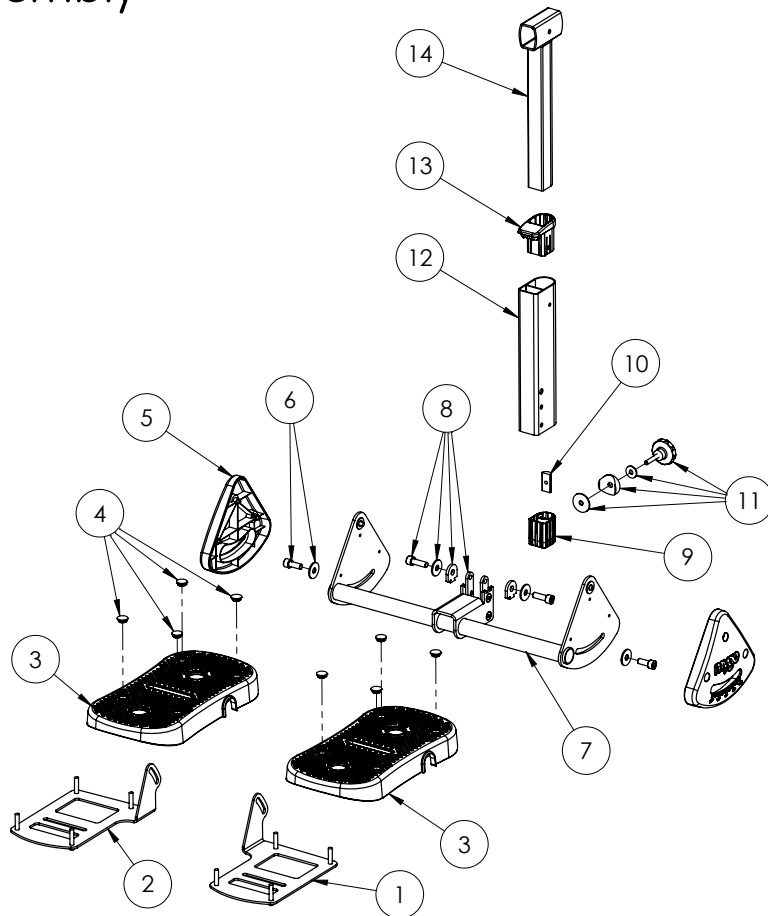

Footplate Assembly

Pos.	Leckey Code	Description	Qty	Compatible with	
				Size 1	Size 2
1	143-9003	FOOTPLATE ANGLE ASSY - LHS	1	✓	✓
2	143-9004	FOOTPLATE ANGLE ASSY - RHS	1	✓	✓
3	143-9005	FOOTPLATE ASSEMBLY	2	✓	✓
4	118-153	ORB KNOB CAP	8	✓	✓
5	143-9006	FOOTREST SHROUD ASSY	2	✓	✓
6	143-9007	FOOTPLATE ANGLE ADJUST FIXINGS KIT	1	✓	✓
7	143-9008	FOOTPLATE SUPPORT ASSY - SIZE 1	1	✓	
7	143-9011	FOOTPLATE SUPPORT ASSY - SIZE 2	1		✓
8	143-9009	FOOTPLATE SUPPORT FIXINGS KIT	1	✓	✓
9	143-1189	HIP TUBE BOTTOM BUSH	1	✓	✓
10	101-1901-XX	CALF LOCKING PLATE	1	✓	✓
11	143-9010	KNEE HEIGHT ADJUSTMENT FIXINGS KIT	1	✓	✓
12	143-1115	KNEE POST OUTER	1	✓	
12	143-2115	KNEE POST OUTER	1		✓
13	143-1110	EXTRUSION TOP AND BUSH	1	✓	✓
14	143-1616	KNEE POST WELD ASSY	1	✓	✓