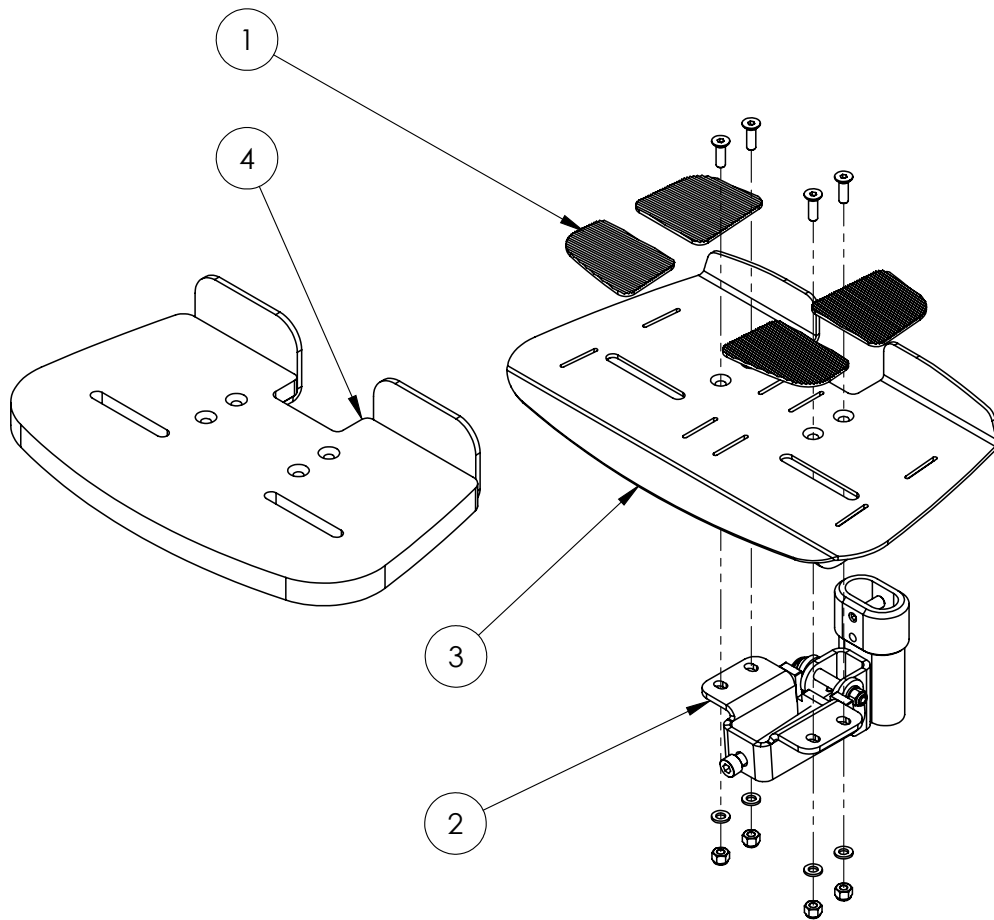

Footplate Assembly (Size 1 & 2)

Pos.	Leckey Code	Description	Qty	Compatible with	
				Size 1	Size 2
1	151-1808	Rubber Mats Size 1	1	✓	
1	151-2808	Rubber Mats Size 2	1		✓
2	151-1811	Footplate Stem Size 1 (Black)	1	✓	
2	151-8153	Footplate Stem Size 1 (White)	1	✓	
2	151-2811	Footplate Stem Size 2 (Black)	1		✓
2	151-8253	Footplate Stem Size 2 (White)			
3	151-1809	Metal Footplate Size 1 (w/Screws) (Black)	1	✓	
3	151-8154	Metal Footplate Size 1 (w/Screws) (White)	1	✓	
3	151-2809	Metal Footplate Size 2 (w/Screws) (Black)	1		✓
3	151-8254	Metal Footplate Size 2 (w/Screws) (White)	1		✓
4	151-1810	Wooden Footplate Size 1 (w/Screws) (Black)	1	✓	
4	151-8155	Wooden Footplate Size 1 (w/Screws) (White)	1	✓	
4	151-2810	Wooden Footplate Size 2 (w/Screws) (Black)	1		✓
4	151-8255	Wooden Footplate Size 2 (w/Screws) (White)	1		✓